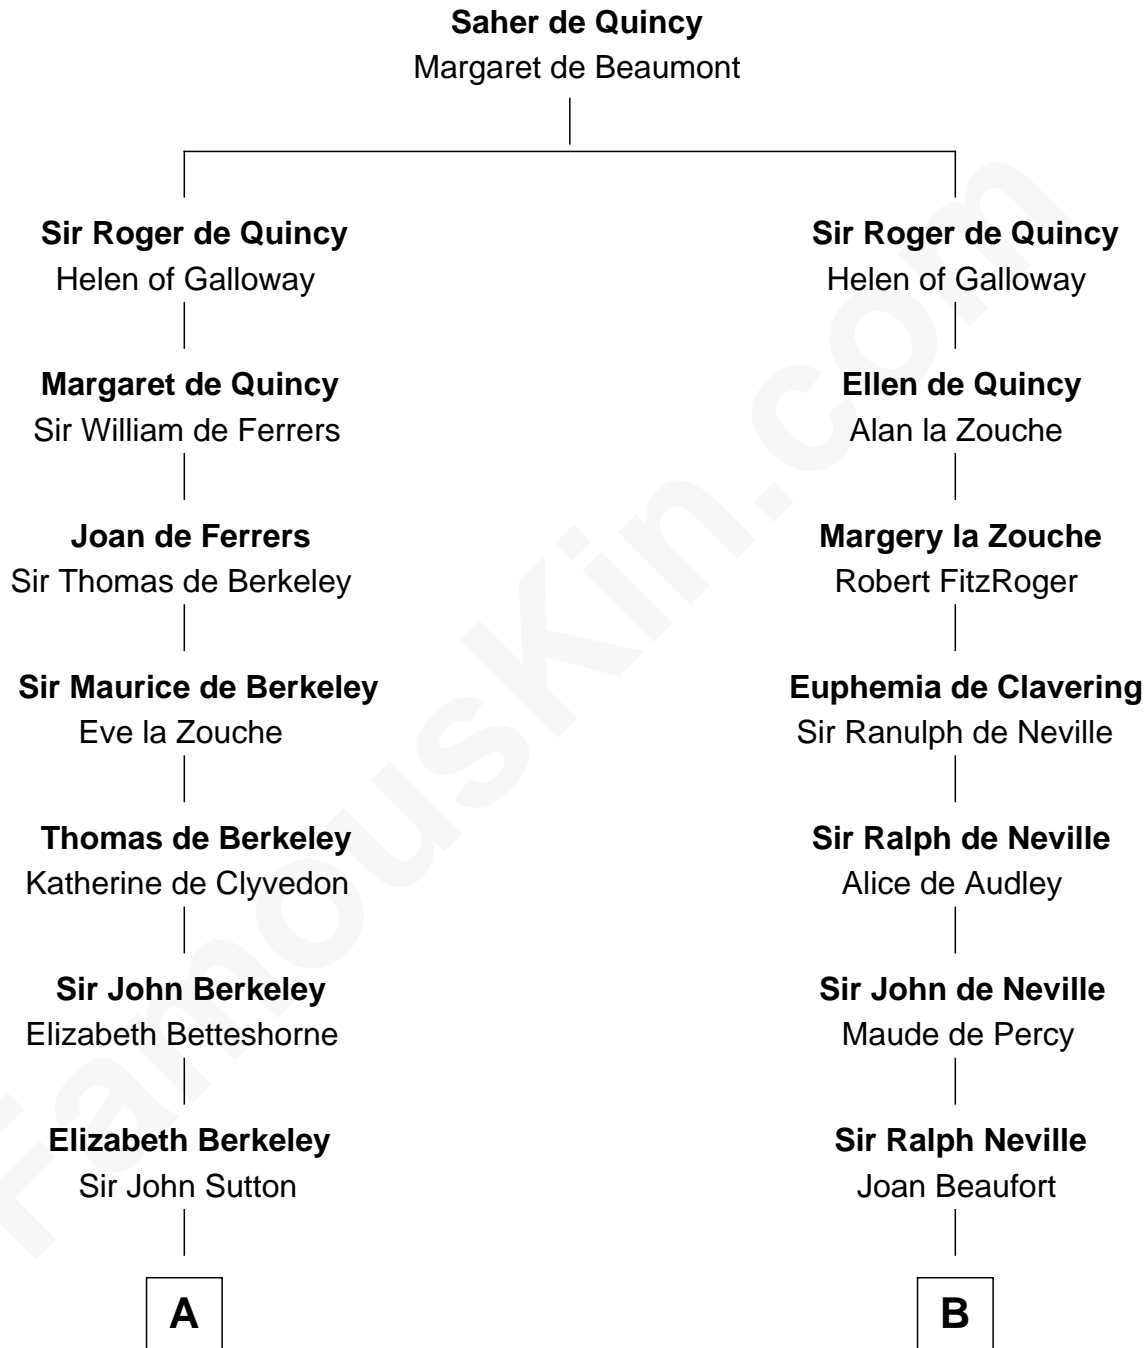

FamousKin.com Relationship Chart of

William Marsh Rice

Founder of Rice University

19th cousin 1 time removed of

John Marshall

4th Chief Justice of the U.S. Supreme Court

C

Hannah Holbrook

Urban Bates

Sarah Bates

David Rice

David Rice

Patty Hall

William Marsh Rice

Founder of Rice University

D