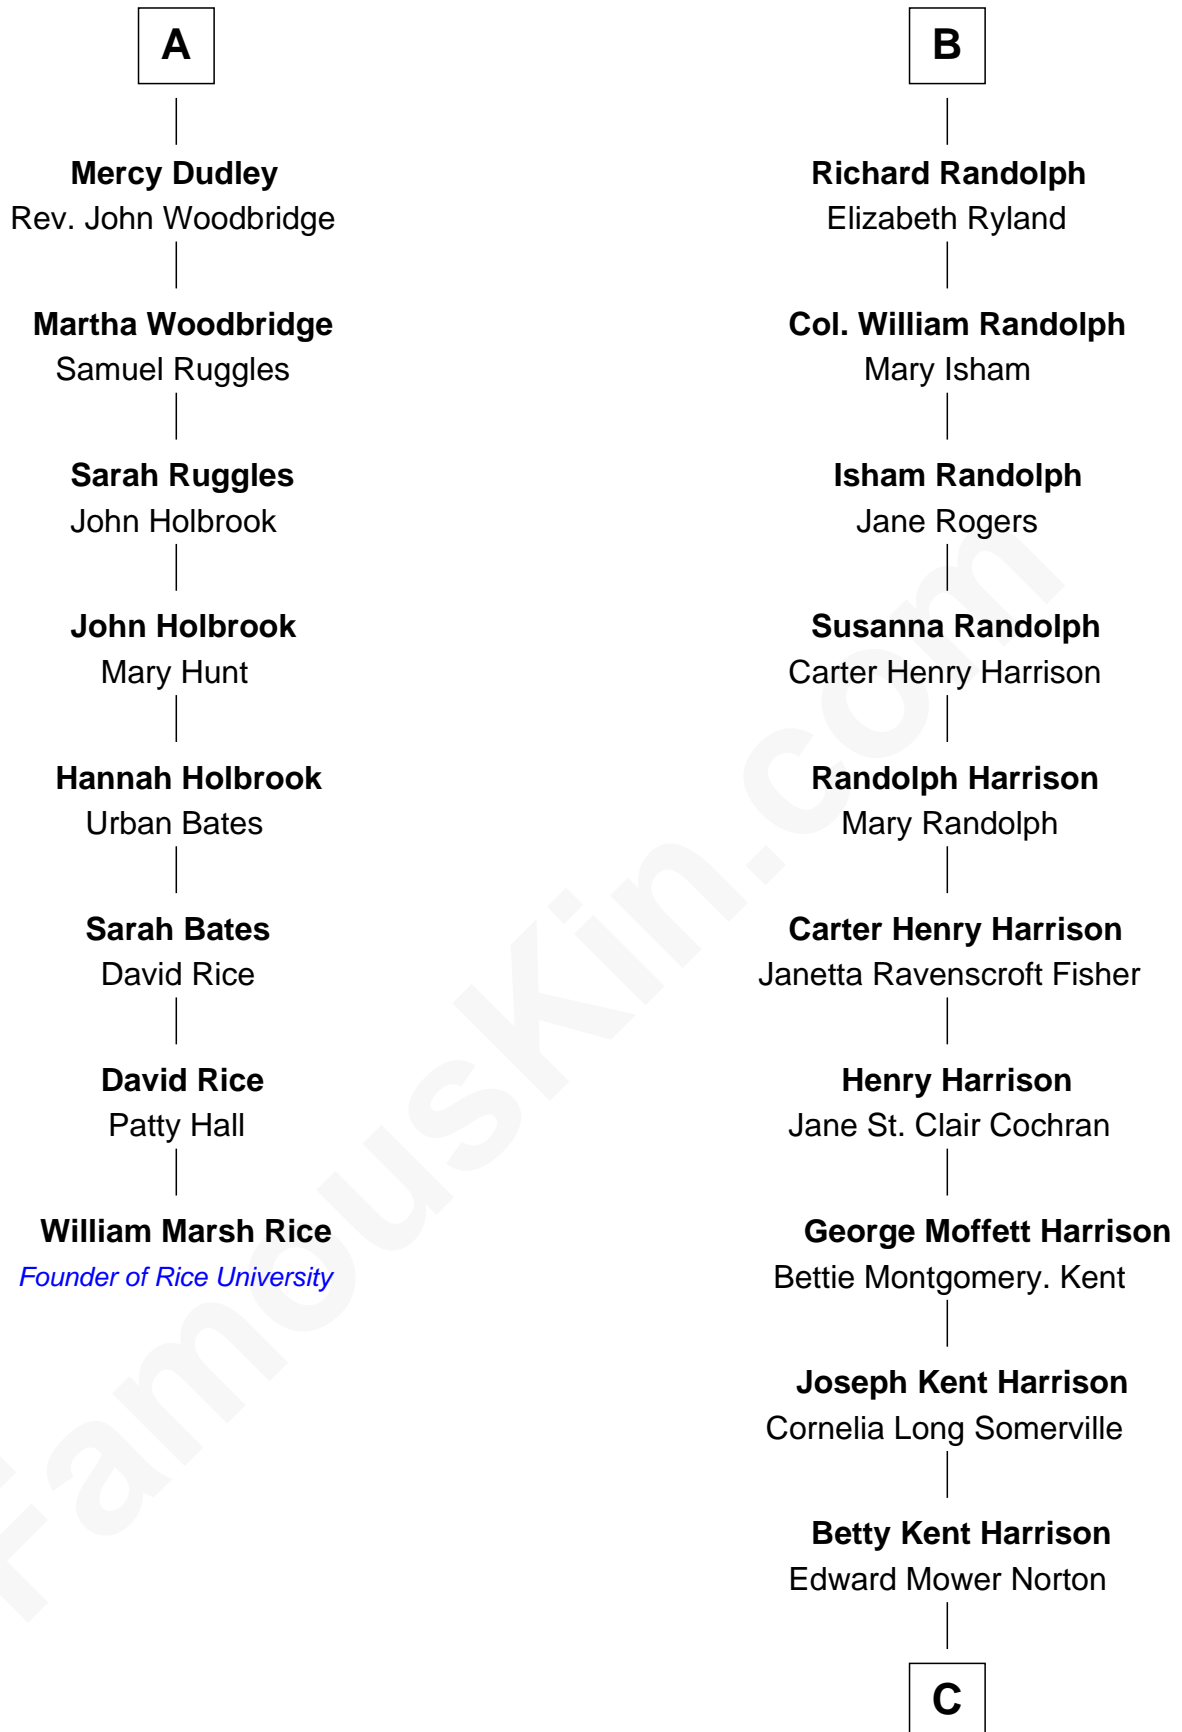

**FamousKin.com**  
**Relationship Chart of**  
**William Marsh Rice**  
*Founder of Rice University*

14th cousin 4 times removed of

**Edward Norton**  
*Movie Actor*

**Sir Ralph Neville**  
 Joan Beaufort

**C**

**Edward Mower Norton**

Lydia Robinson Rouse

**Edward Norton**

*Movie Actor*

FamousKin.com