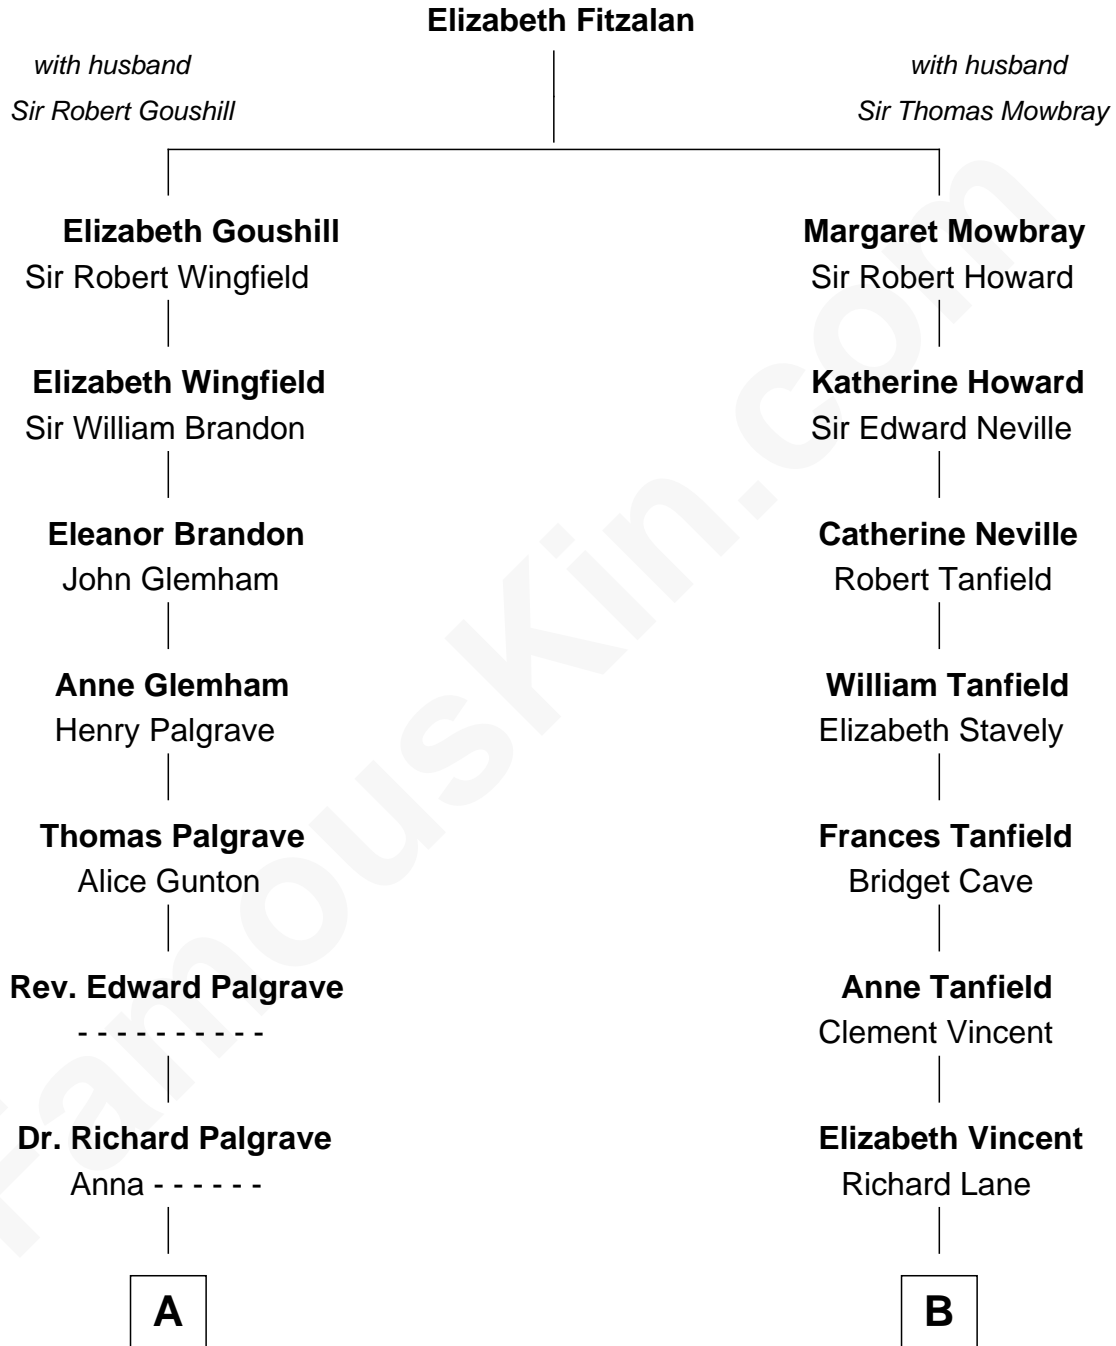

FamousKin.com
Relationship Chart of
William Marsh Rice
Founder of Rice University

14th cousin 5 times removed of

Edward Norton
Movie Actor

C

Betty Kent Harrison
Edward Mower Norton

Edward Mower Norton
Lydia Robinson Rouse

Edward Norton
Movie Actor

FamousKin.com