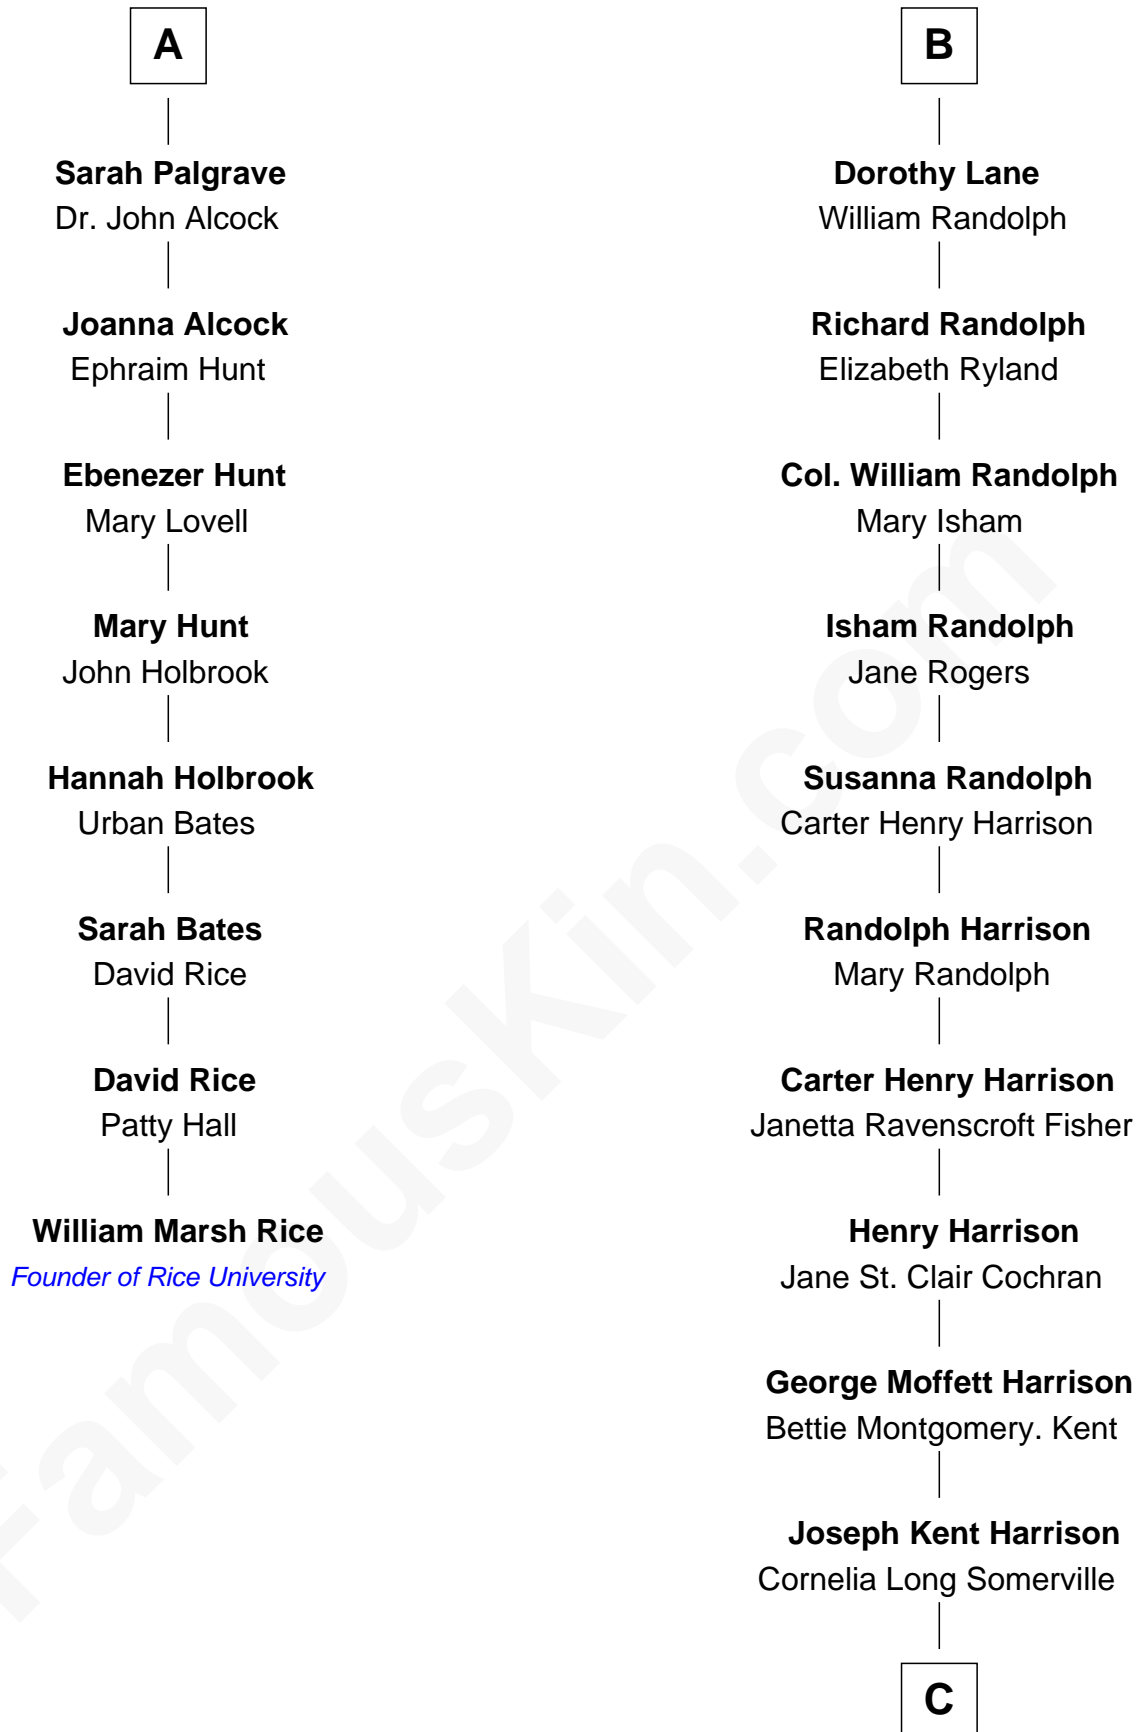

FamousKin.com
Relationship Chart of
William Marsh Rice
Founder of Rice University

14th cousin 5 times removed of

Edward Norton
Movie Actor

C

Betty Kent Harrison
Edward Mower Norton

Edward Mower Norton
Lydia Robinson Rouse

Edward Norton
Movie Actor

FamousKin.com