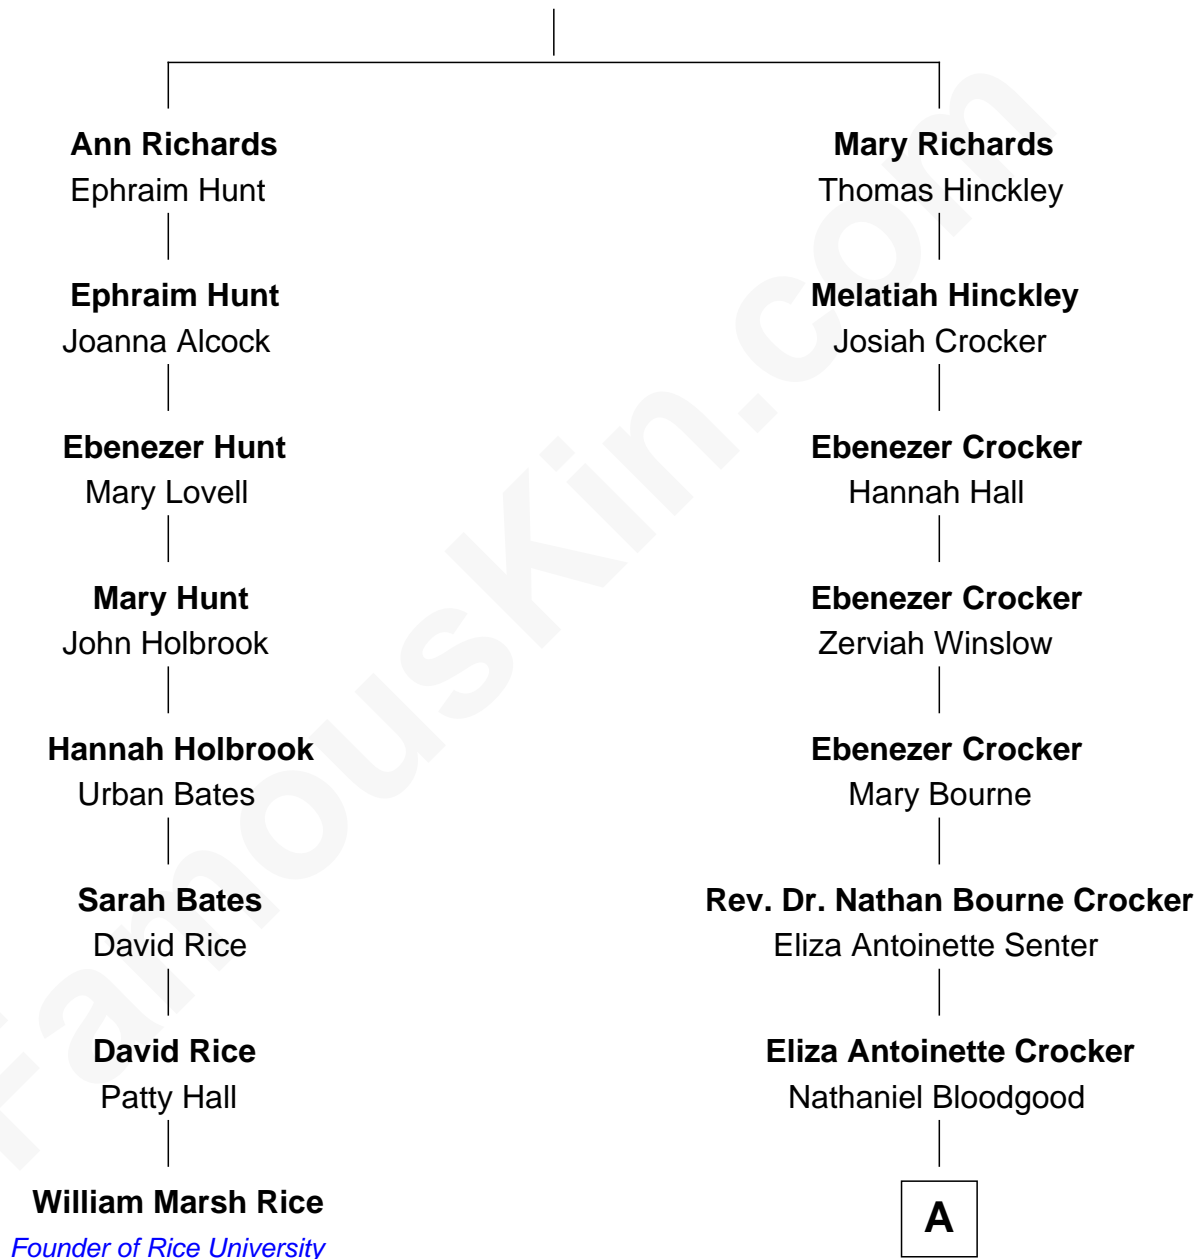

FamousKin.com Relationship Chart of

William Marsh Rice

Founder of Rice University

7th cousin 3 times removed of

Endicott Peabody

62nd Governor of Massachusetts

Thomas Richards

Welthian - - - - -

A

—
Helen Bloodgood

Francis Peabody

—
Fannie Peabody

Rev. Dr. Endicott Peabody

—
Rt. Rev. Malcolm Endicott Peabody

Mary Elizabeth Parkman

—
Endicott Peabody

62nd Governor of Massachusetts