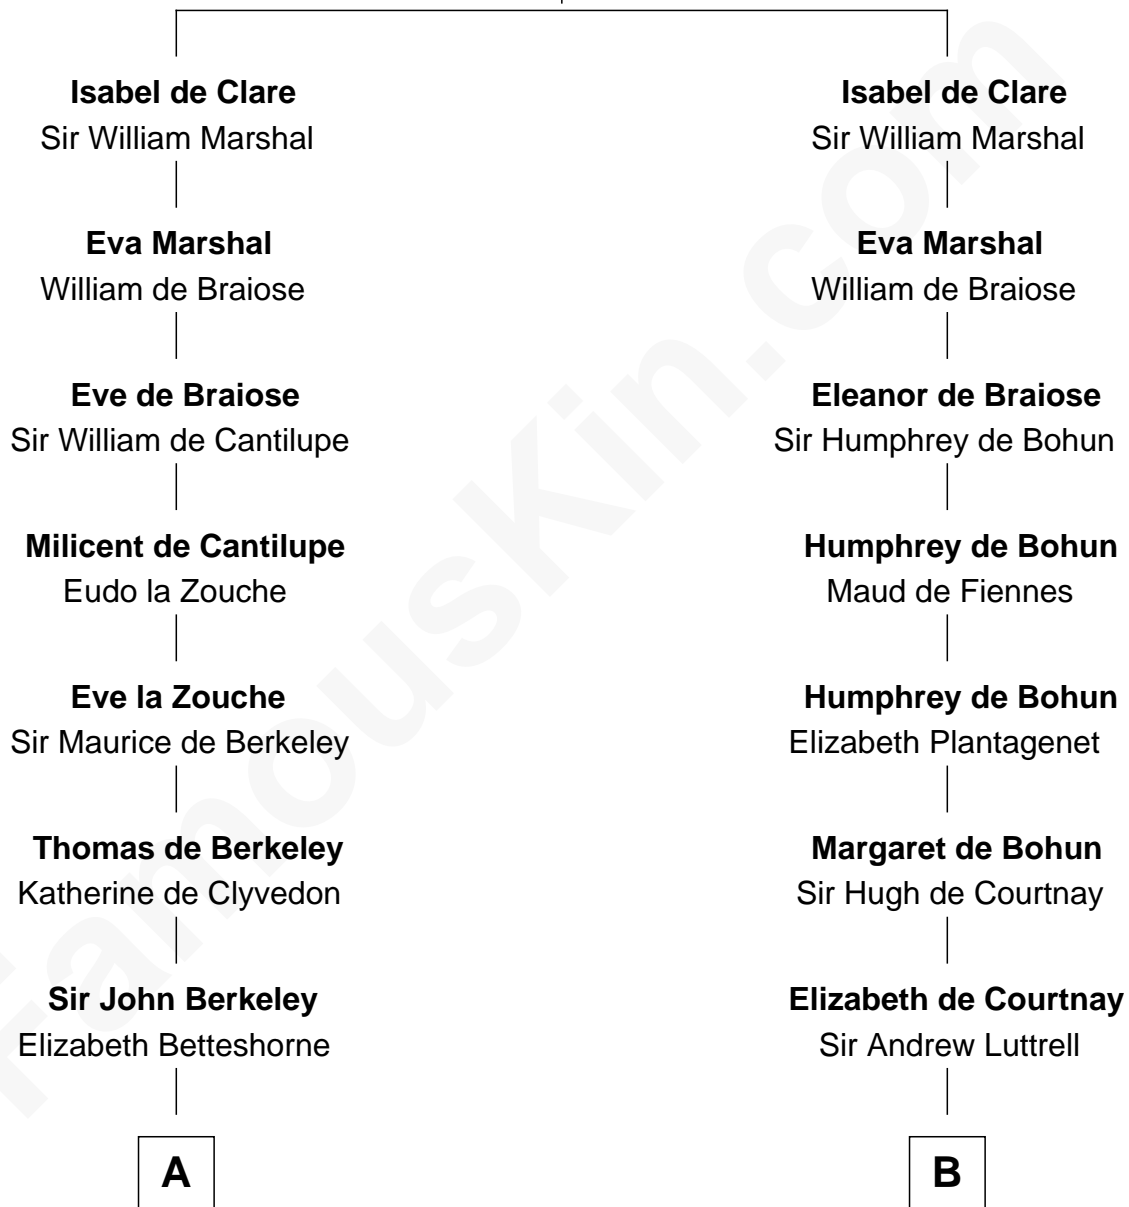

FamousKin.com Relationship Chart of

William Marsh Rice
Founder of Rice University

21st cousin of

James Russell Lowell
American "Fireside" Poet

Richard de Clare
Aoife MacMurrough

C

John Holbrook

Mary Hunt

Hannah Holbrook

Urban Bates

Sarah Bates

David Rice

David Rice

Patty Hall

William Marsh Rice

Founder of Rice University