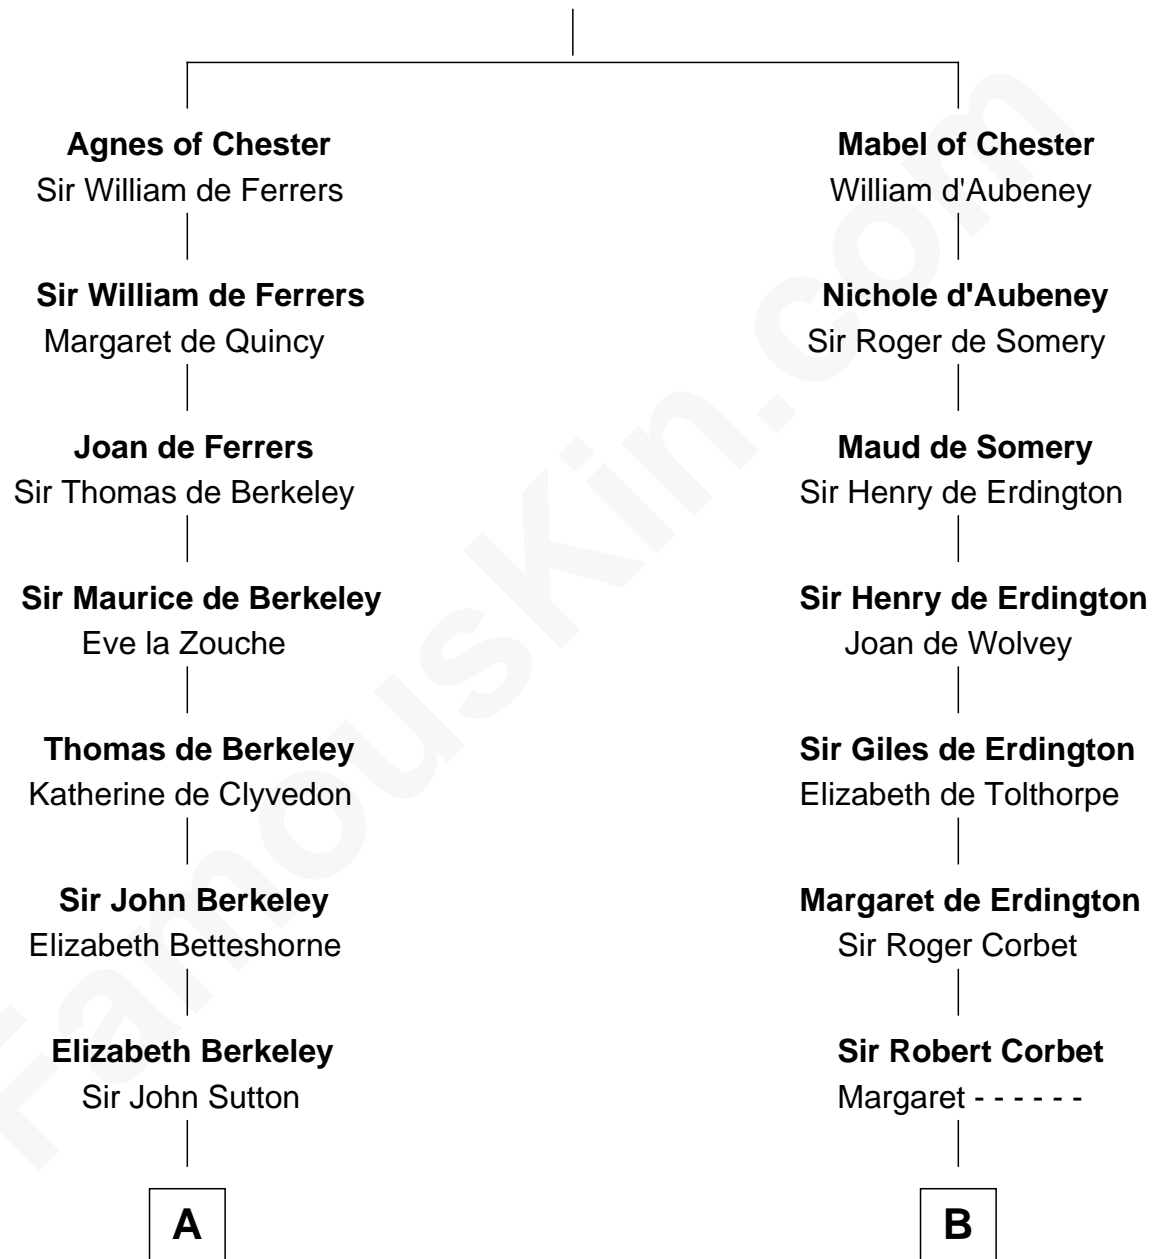

FamousKin.com Relationship Chart of

William Marsh Rice
Founder of Rice University

20th cousin of

James Russell Lowell
American "Fireside" Poet

Bertrade de Montfort
Hugh de Kevelioc

C

Hannah Holbrook

Urban Bates

Sarah Bates

David Rice

David Rice

Patty Hall

William Marsh Rice

Founder of Rice University

D

James Russell