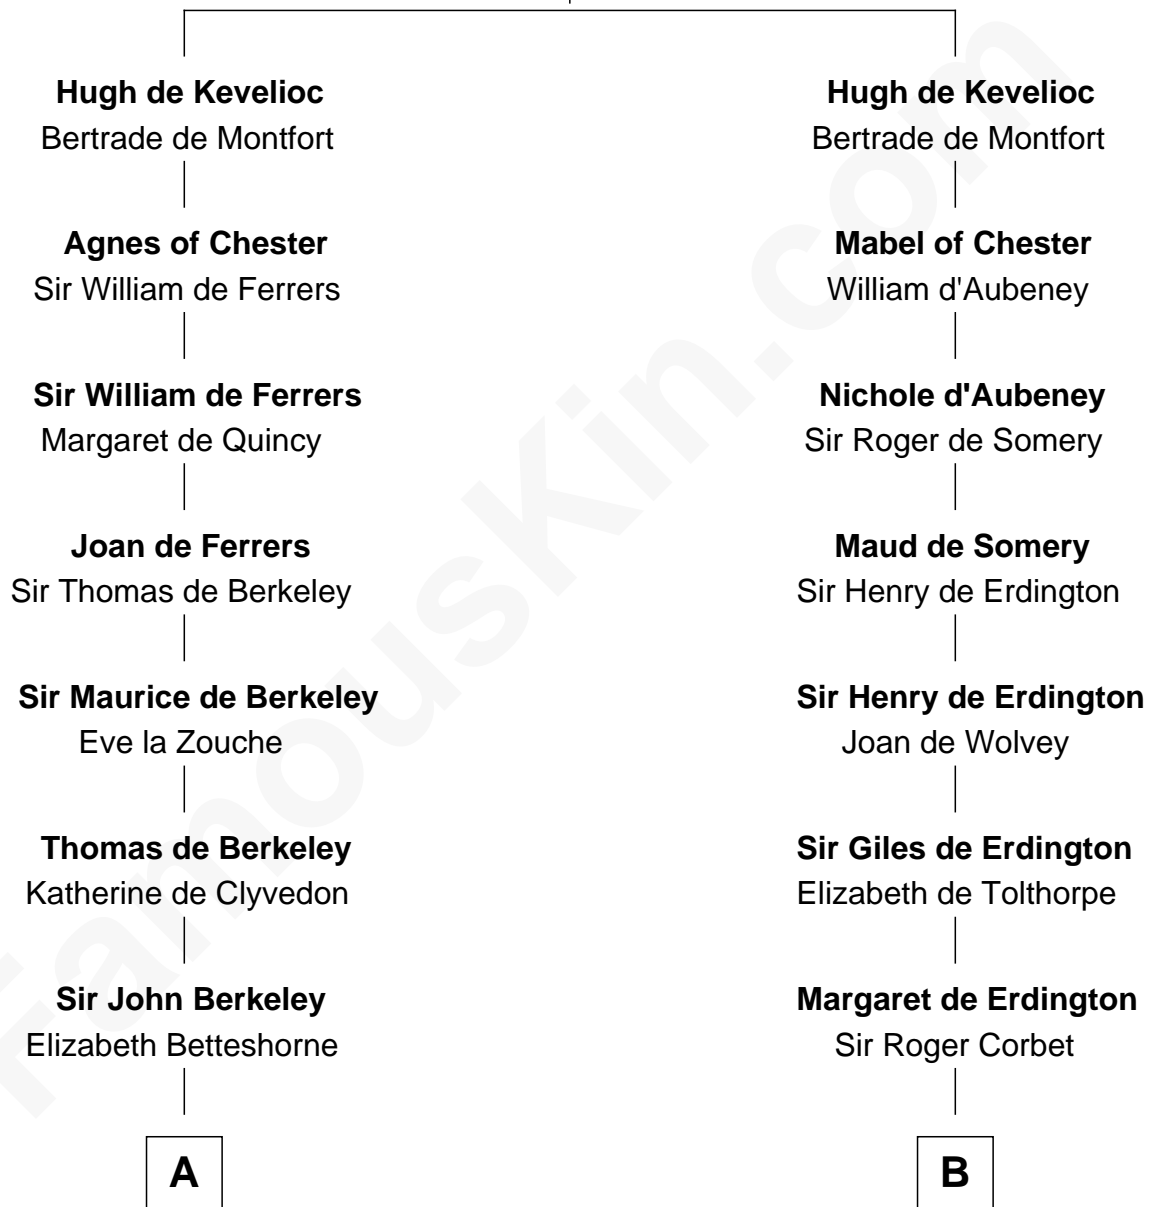

FamousKin.com Relationship Chart of

William Marsh Rice
Founder of Rice University

21st cousin of

James Russell Lowell
American "Fireside" Poet

Sir Ranulf de Gernons
Maud of Gloucester

C

John Holbrook

Mary Hunt

Hannah Holbrook

Urban Bates

Sarah Bates

David Rice

David Rice

Patty Hall

William Marsh Rice

Founder of Rice University