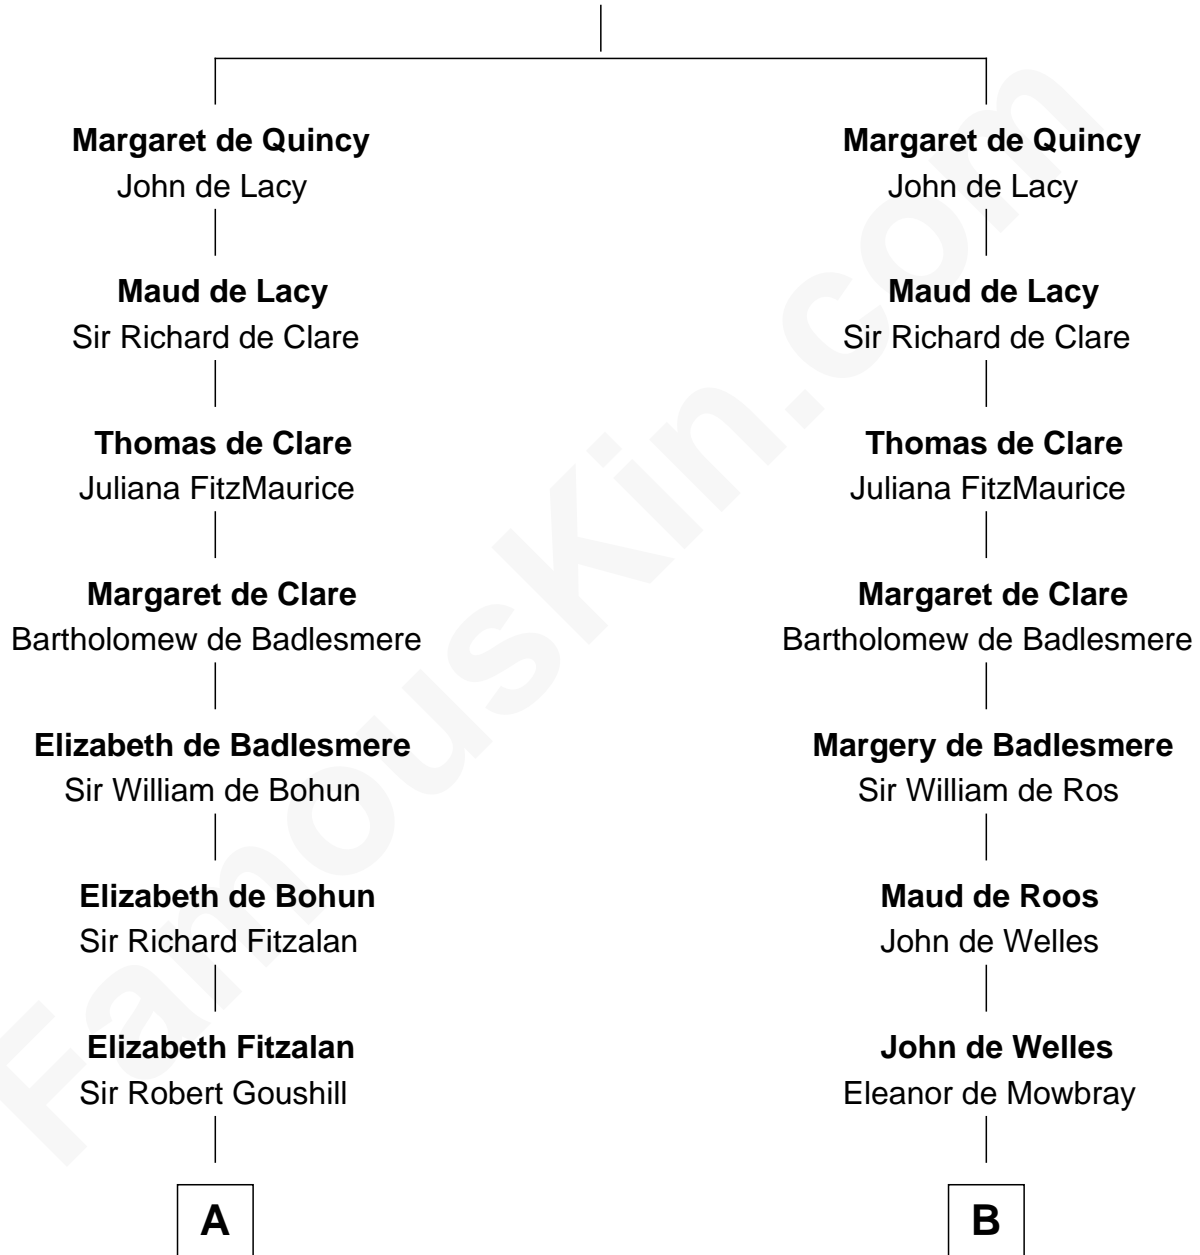

# FamousKin.com Relationship Chart of

**William Marsh Rice**  
*Founder of Rice University*

21st cousin of

**Ichabod Goodwin**  
*27th Governor of New Hampshire*

**Sir Robert II de Quincy**  
Hawise of Chester

**C**

**Mary Hunt**  
John Holbrook

**Hannah Holbrook**  
Urban Bates

**Sarah Bates**  
David Rice

**David Rice**  
Patty Hall

**William Marsh Rice**  
*Founder of Rice University*

**D**

**Mary Frost**  
John Hill

**Elisha Hill**  
Mary Plaisted

**Hannah Hill**  
Dominicus Goodwin

**Samuel Goodwin**  
Anna Thompson Gerrish

**Ichabod Goodwin**  
*27th Governor of New Hampshire*

FamousKin.com