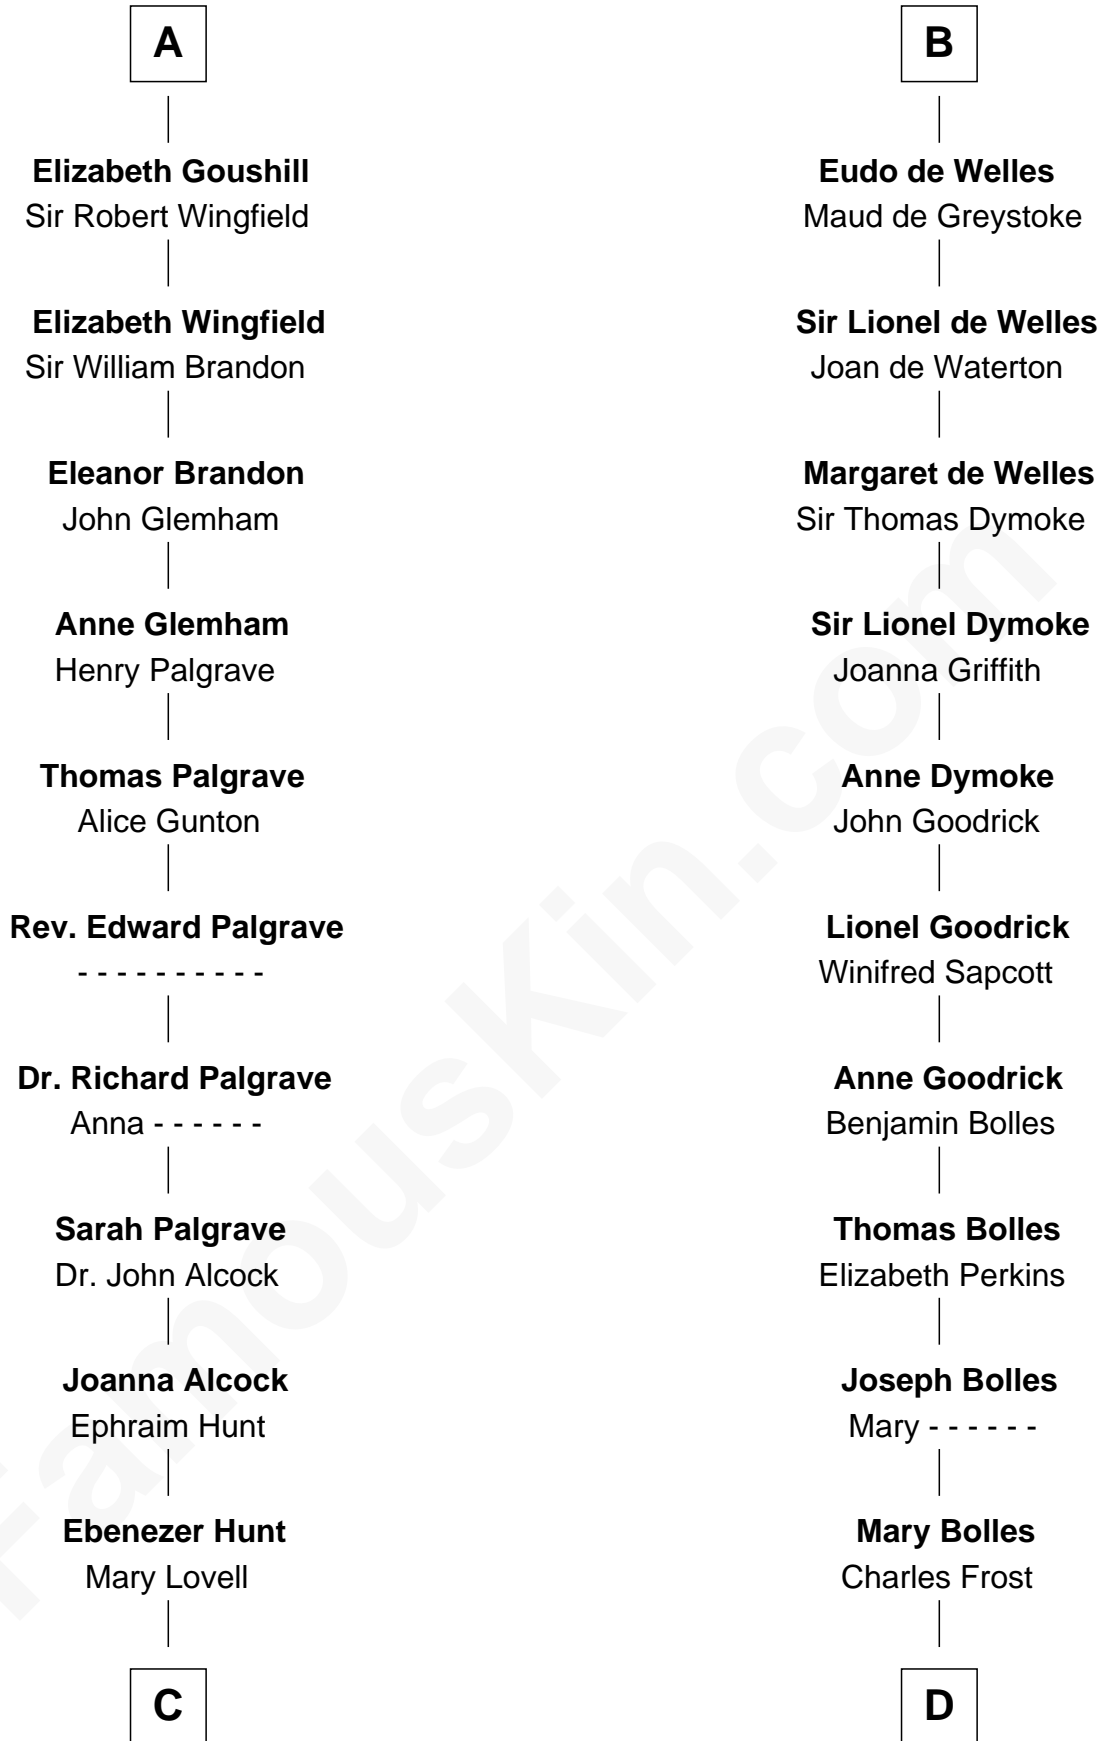

# FamousKin.com Relationship Chart of

**William Marsh Rice**  
*Founder of Rice University*

21st cousin of

**Ichabod Goodwin**  
*27th Governor of New Hampshire*

**Sir Robert II de Quincy**  
Hawise of Chester

**C**

**Mary Hunt**  
John Holbrook

**Hannah Holbrook**  
Urban Bates

**Sarah Bates**  
David Rice

**David Rice**  
Patty Hall

**William Marsh Rice**  
*Founder of Rice University*

**D**

**Mary Frost**  
John Hill

**Elisha Hill**  
Mary Plaisted

**Hannah Hill**  
Dominicus Goodwin

**Samuel Goodwin**  
Anna Thompson Gerrish

**Ichabod Goodwin**  
*27th Governor of New Hampshire*

FamousKin.com