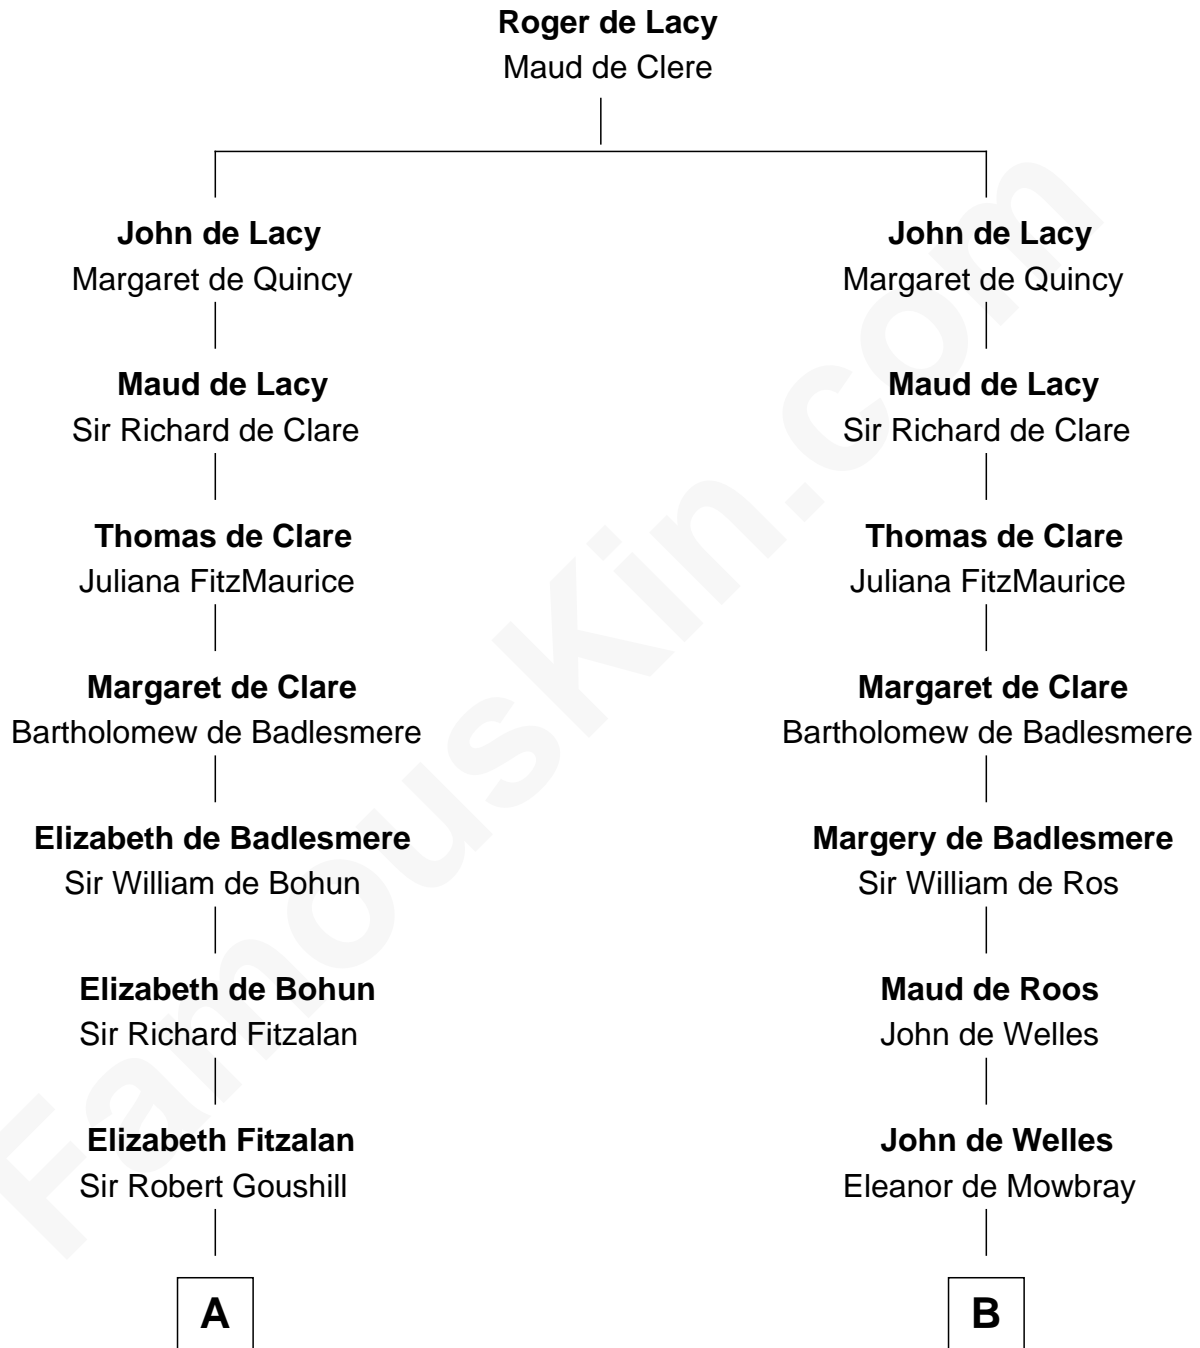

FamousKin.com

Relationship Chart of

William Marsh Rice
Founder of Rice University

21st cousin of

Ichabod Goodwin
27th Governor of New Hampshire

C

Mary Hunt
John Holbrook

Hannah Holbrook
Urban Bates

Sarah Bates
David Rice

David Rice
Patty Hall

William Marsh Rice
Founder of Rice University

D

Mary Frost
John Hill

Elisha Hill
Mary Plaisted

Hannah Hill
Dominicus Goodwin

Samuel Goodwin
Anna Thompson Gerrish

Ichabod Goodwin
27th Governor of New Hampshire

FamousKin.com