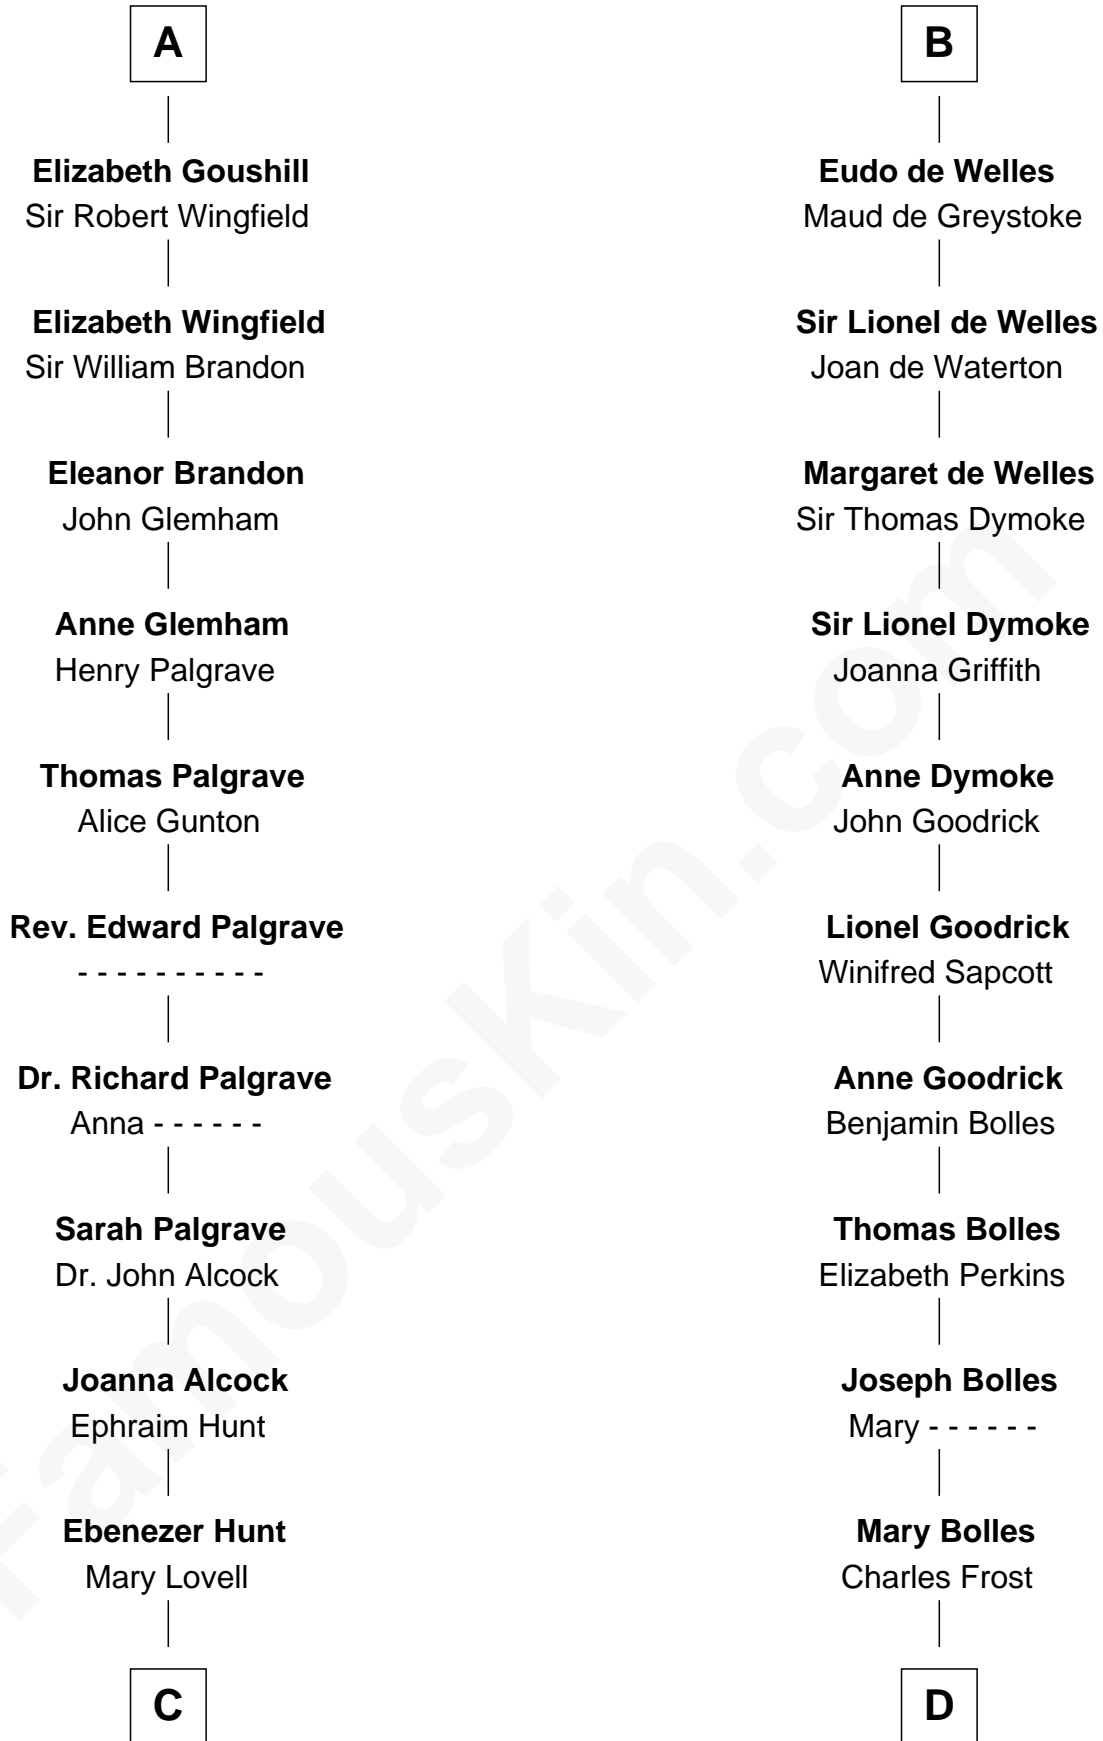

FamousKin.com

Relationship Chart of

William Marsh Rice
Founder of Rice University

21st cousin of

Ichabod Goodwin
27th Governor of New Hampshire

C

Mary Hunt
John Holbrook

Hannah Holbrook
Urban Bates

Sarah Bates
David Rice

David Rice
Patty Hall

William Marsh Rice
Founder of Rice University

D

Mary Frost
John Hill

Elisha Hill
Mary Plaisted

Hannah Hill
Dominicus Goodwin

Samuel Goodwin
Anna Thompson Gerrish

Ichabod Goodwin
27th Governor of New Hampshire

FamousKin.com