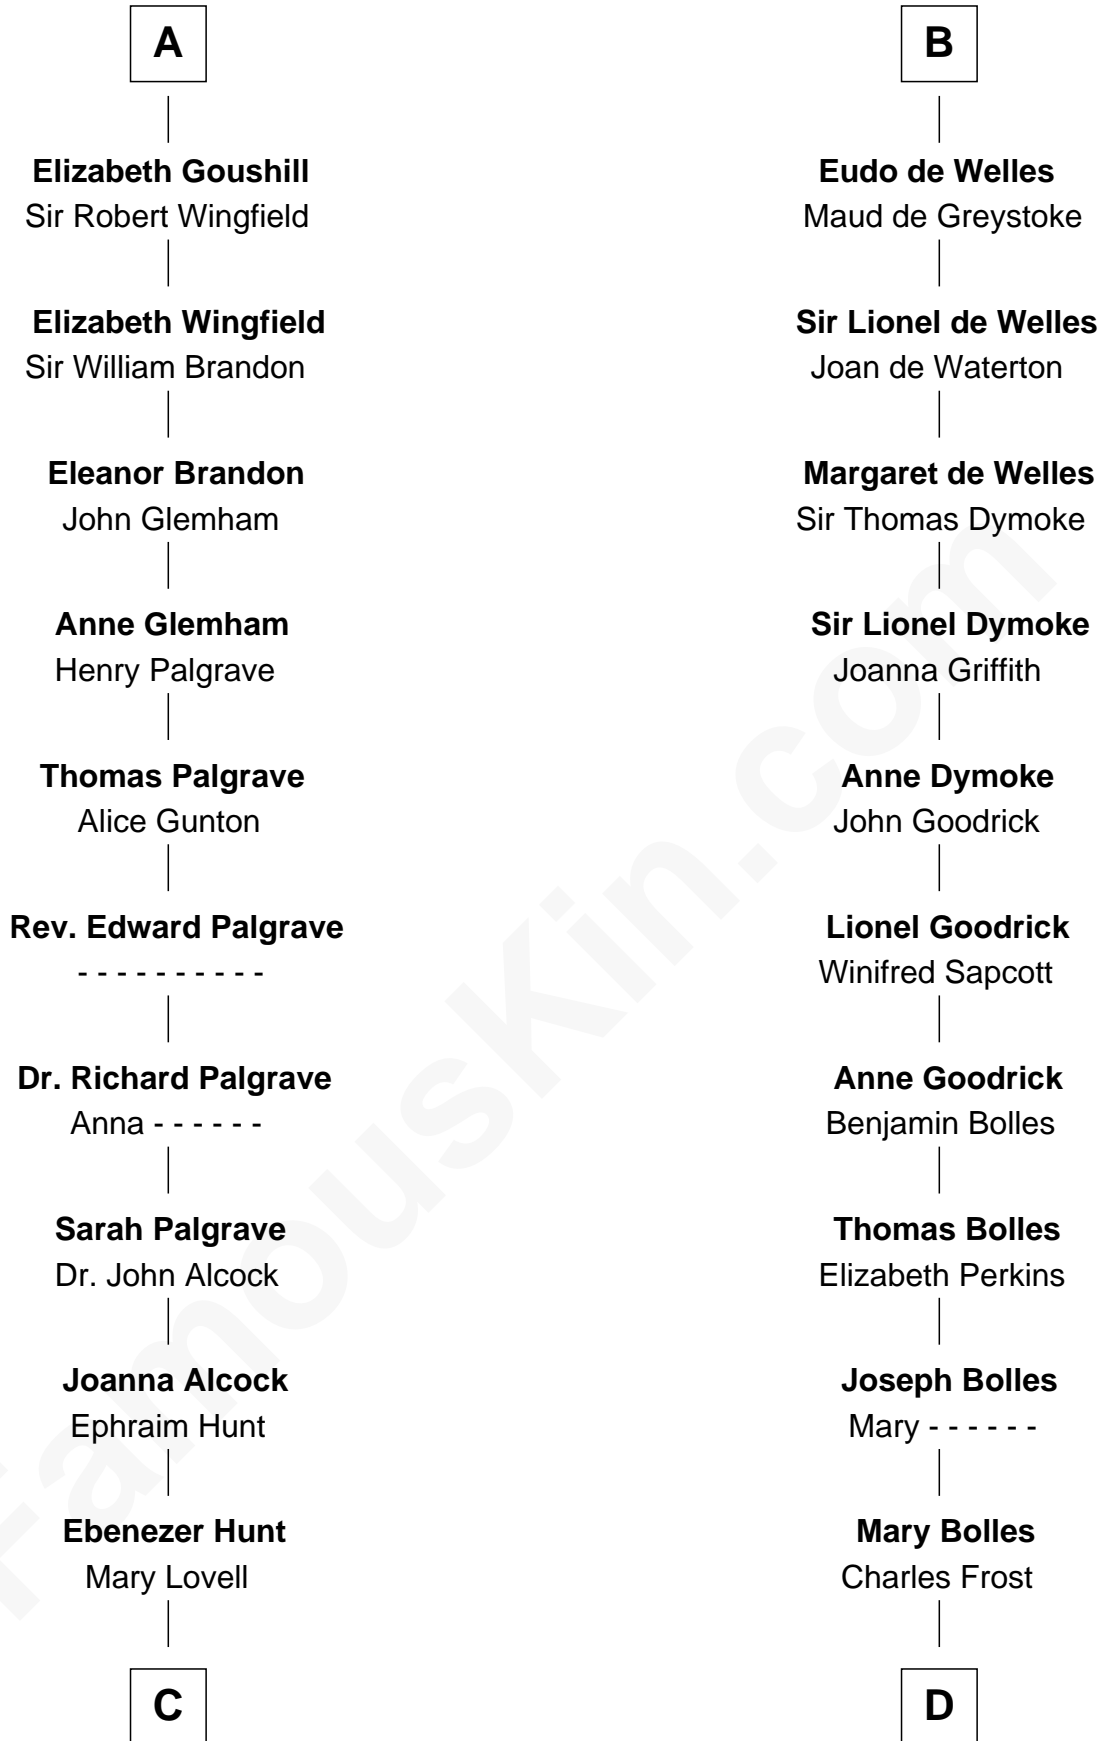

FamousKin.com Relationship Chart of

William Marsh Rice
Founder of Rice University

21st cousin of

Ichabod Goodwin
27th Governor of New Hampshire

C

Mary Hunt
John Holbrook

Hannah Holbrook
Urban Bates

Sarah Bates
David Rice

David Rice
Patty Hall

William Marsh Rice
Founder of Rice University

D

Mary Frost
John Hill

Elisha Hill
Mary Plaisted

Hannah Hill
Dominicus Goodwin

Samuel Goodwin
Anna Thompson Gerrish

Ichabod Goodwin
27th Governor of New Hampshire