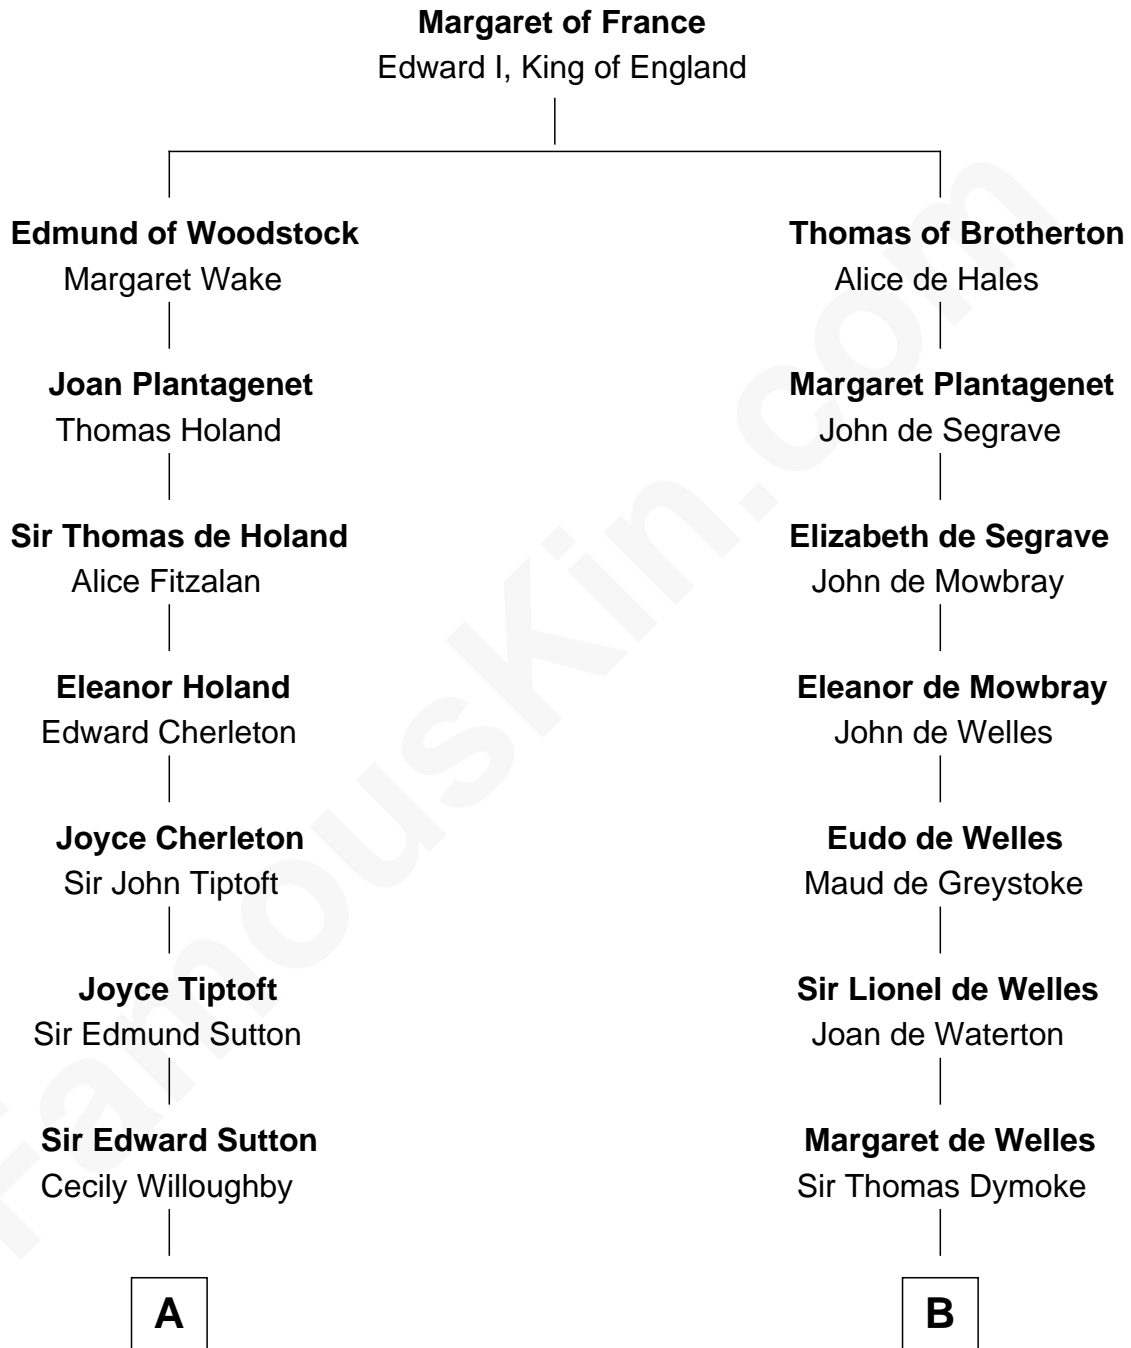

FamousKin.com Relationship Chart of

William Marsh Rice
Founder of Rice University

18th cousin of

Ichabod Goodwin
27th Governor of New Hampshire

C

David Rice

Patty Hall

William Marsh Rice

Founder of Rice University

D

Samuel Goodwin

Anna Thompson Gerrish

Ichabod Goodwin

27th Governor of New Hampshire

FamousKin.com