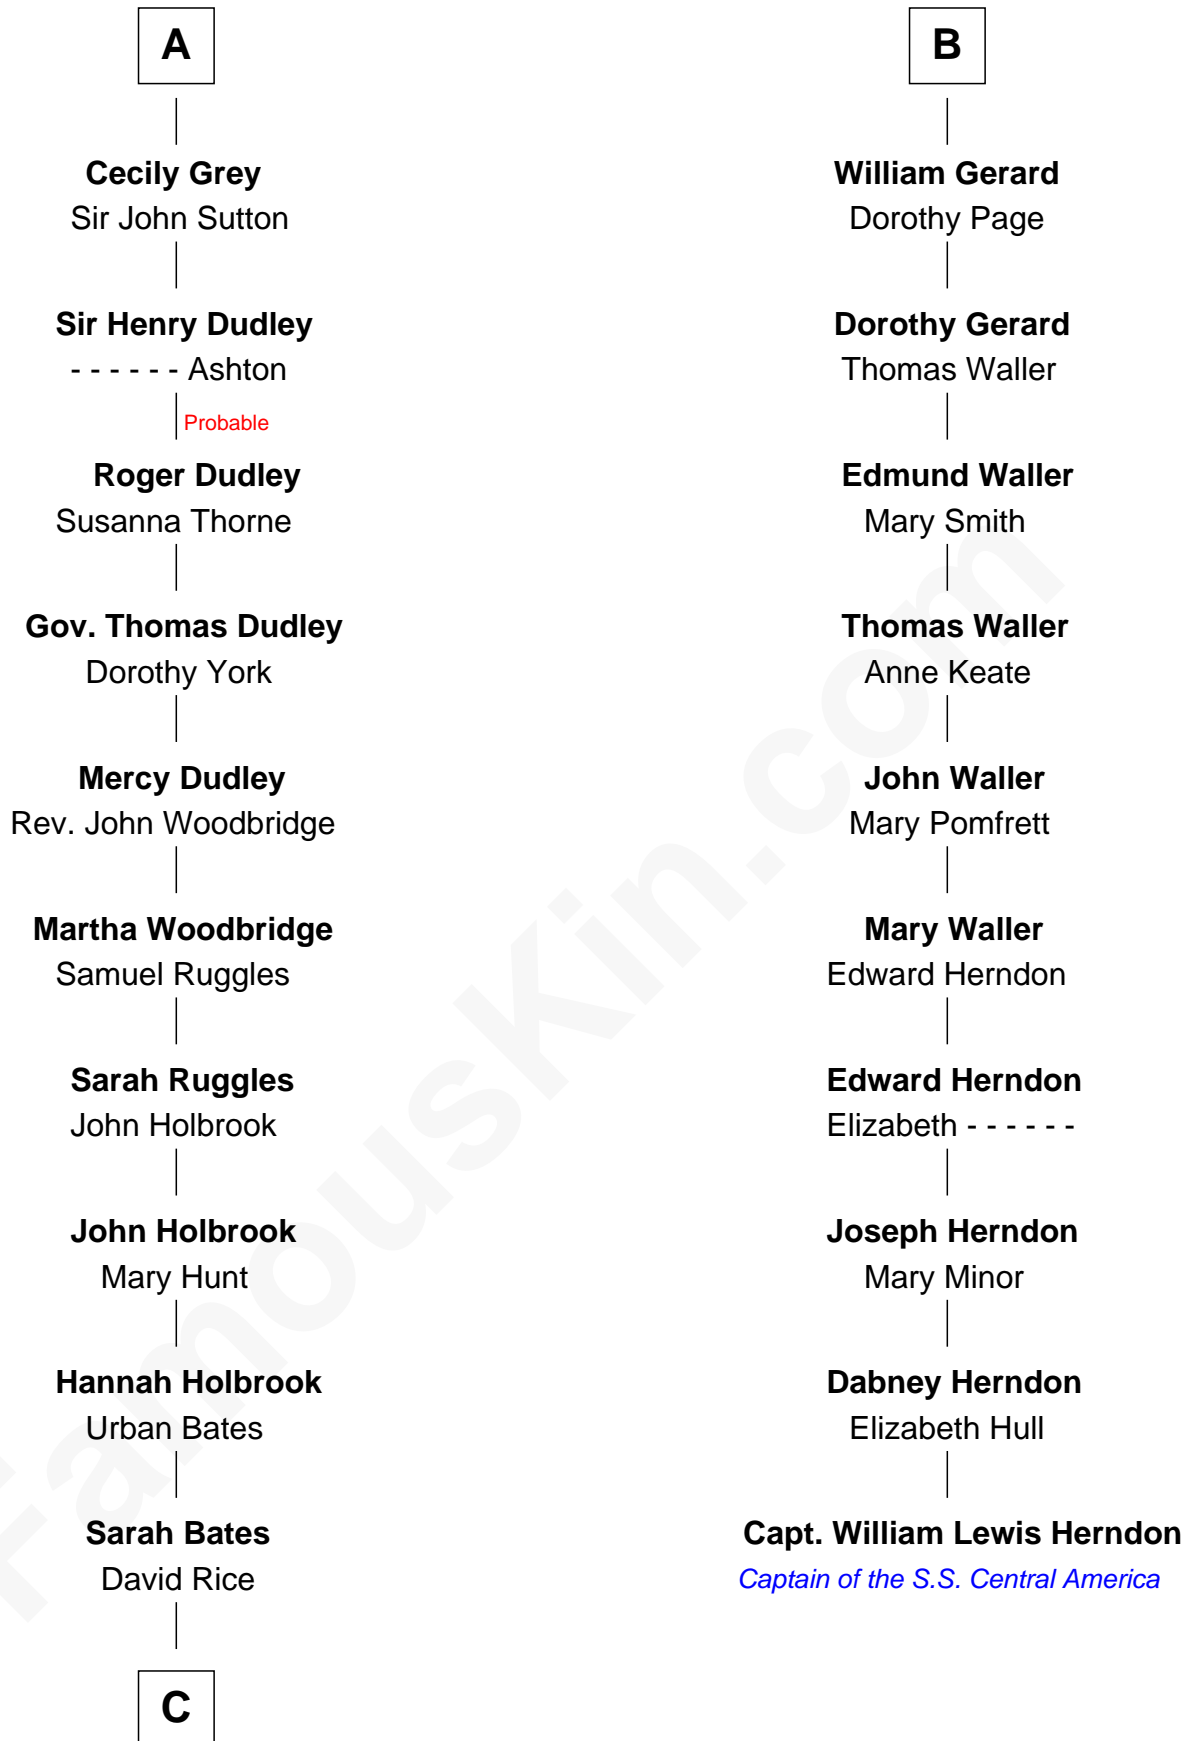

FamousKin.com
Relationship Chart of
William Marsh Rice
Founder of Rice University

16th cousin 2 times removed of

Capt. William Lewis Herndon
Captain of the ill fated S.S. Central America

C

—
David Rice

Patty Hall

—
William Marsh Rice

Founder of Rice University

FamousKin.com