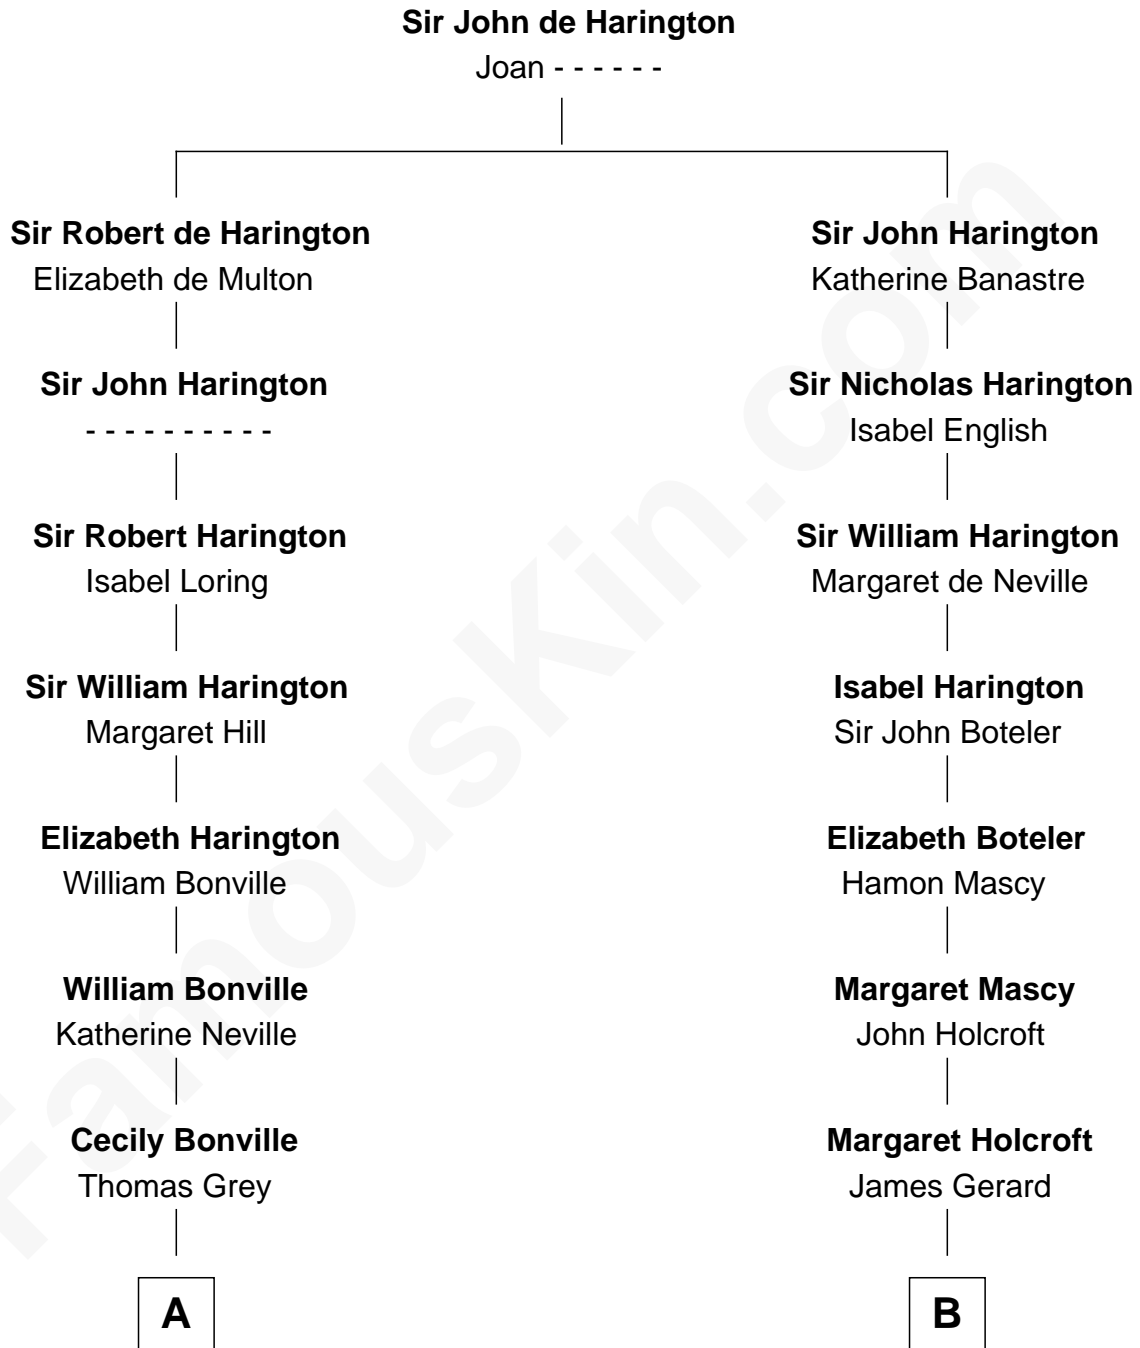

FamousKin.com
Relationship Chart of
William Marsh Rice
Founder of Rice University

16th cousin 2 times removed of

Capt. William Lewis Herndon
Captain of the ill fated S.S. Central America

C

—
David Rice

Patty Hall

—
William Marsh Rice

Founder of Rice University

FamousKin.com