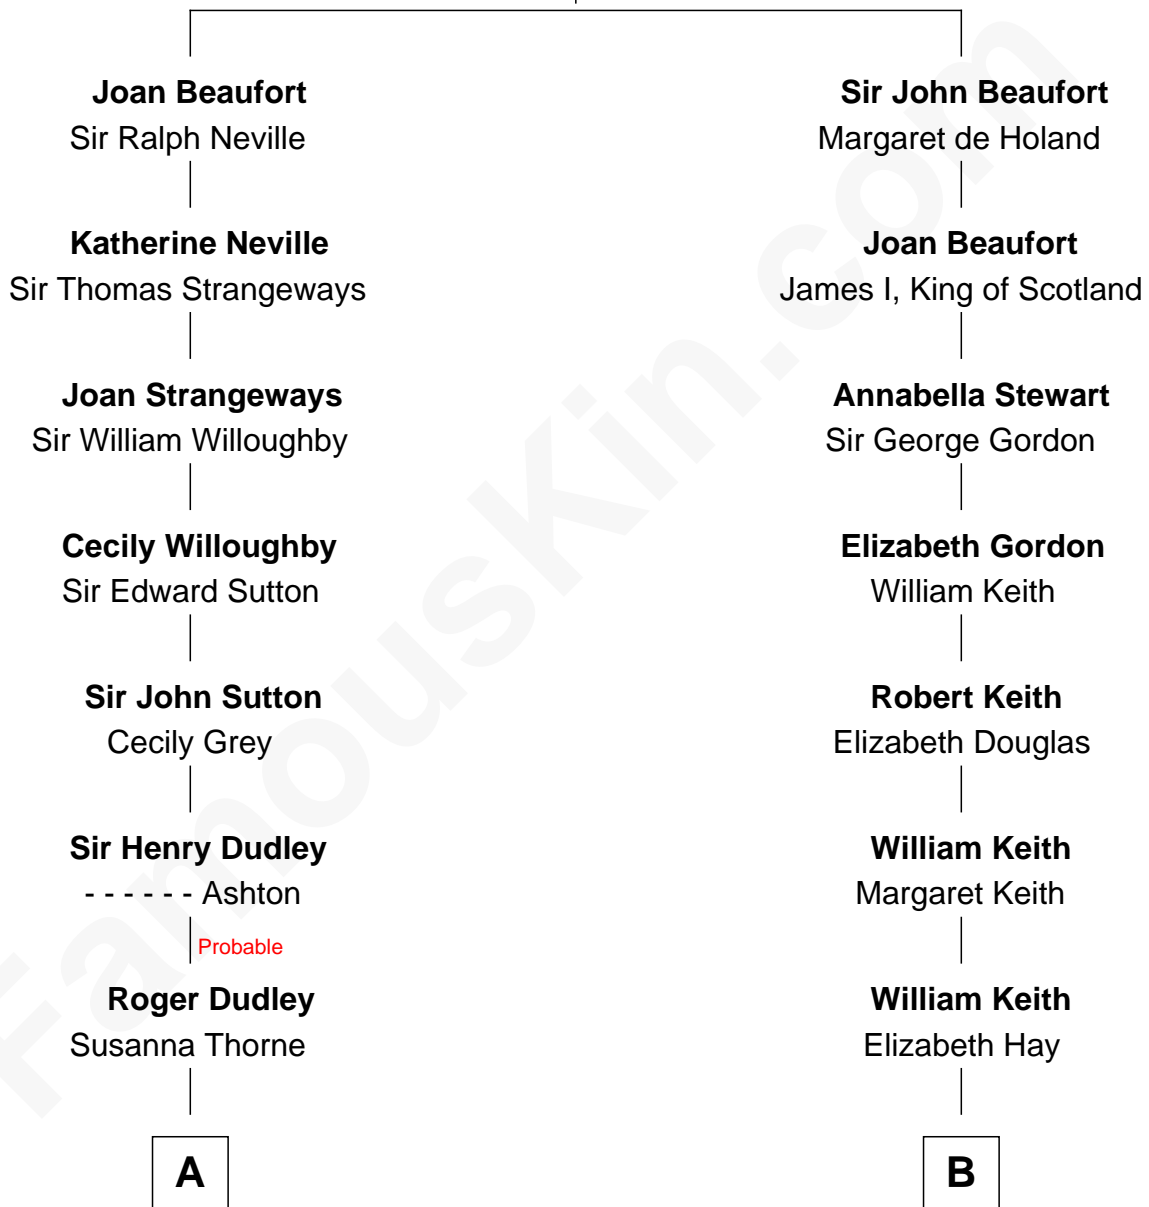

FamousKin.com Relationship Chart of

William Marsh Rice
Founder of Rice University

15th cousin 4 times removed of

Wernher von Braun
Rocket Scientist

John of Gaunt
Katherine Roet

C

Marie Eleonore Dorothea von Below

Wernher von Quistorp

Emmy von Quistorp

Magnus von Braun

Wernher von Braun

Rocket Scientist

FamousKin.com