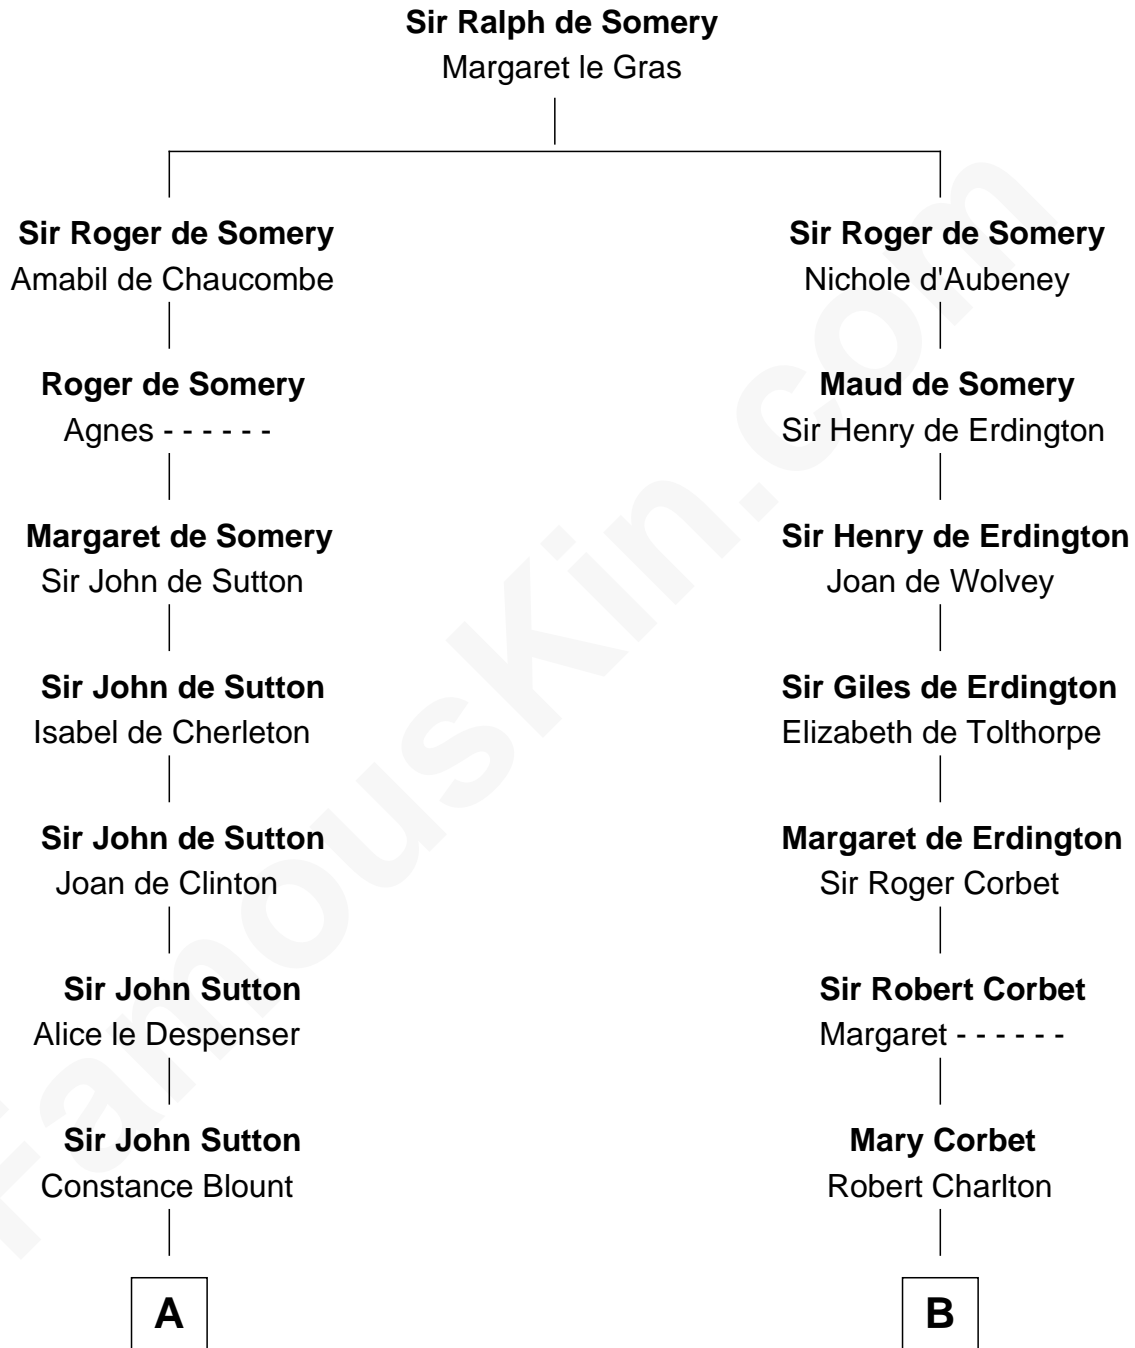

FamousKin.com
Relationship Chart of
William Marsh Rice
Founder of Rice University

17th cousin 4 times removed of

Richard Henry Lee
Signer of the Declaration of Independence

C

John Holbrook

Mary Hunt

Hannah Holbrook

Urban Bates

Sarah Bates

David Rice

David Rice

Patty Hall

William Marsh Rice

Founder of Rice University