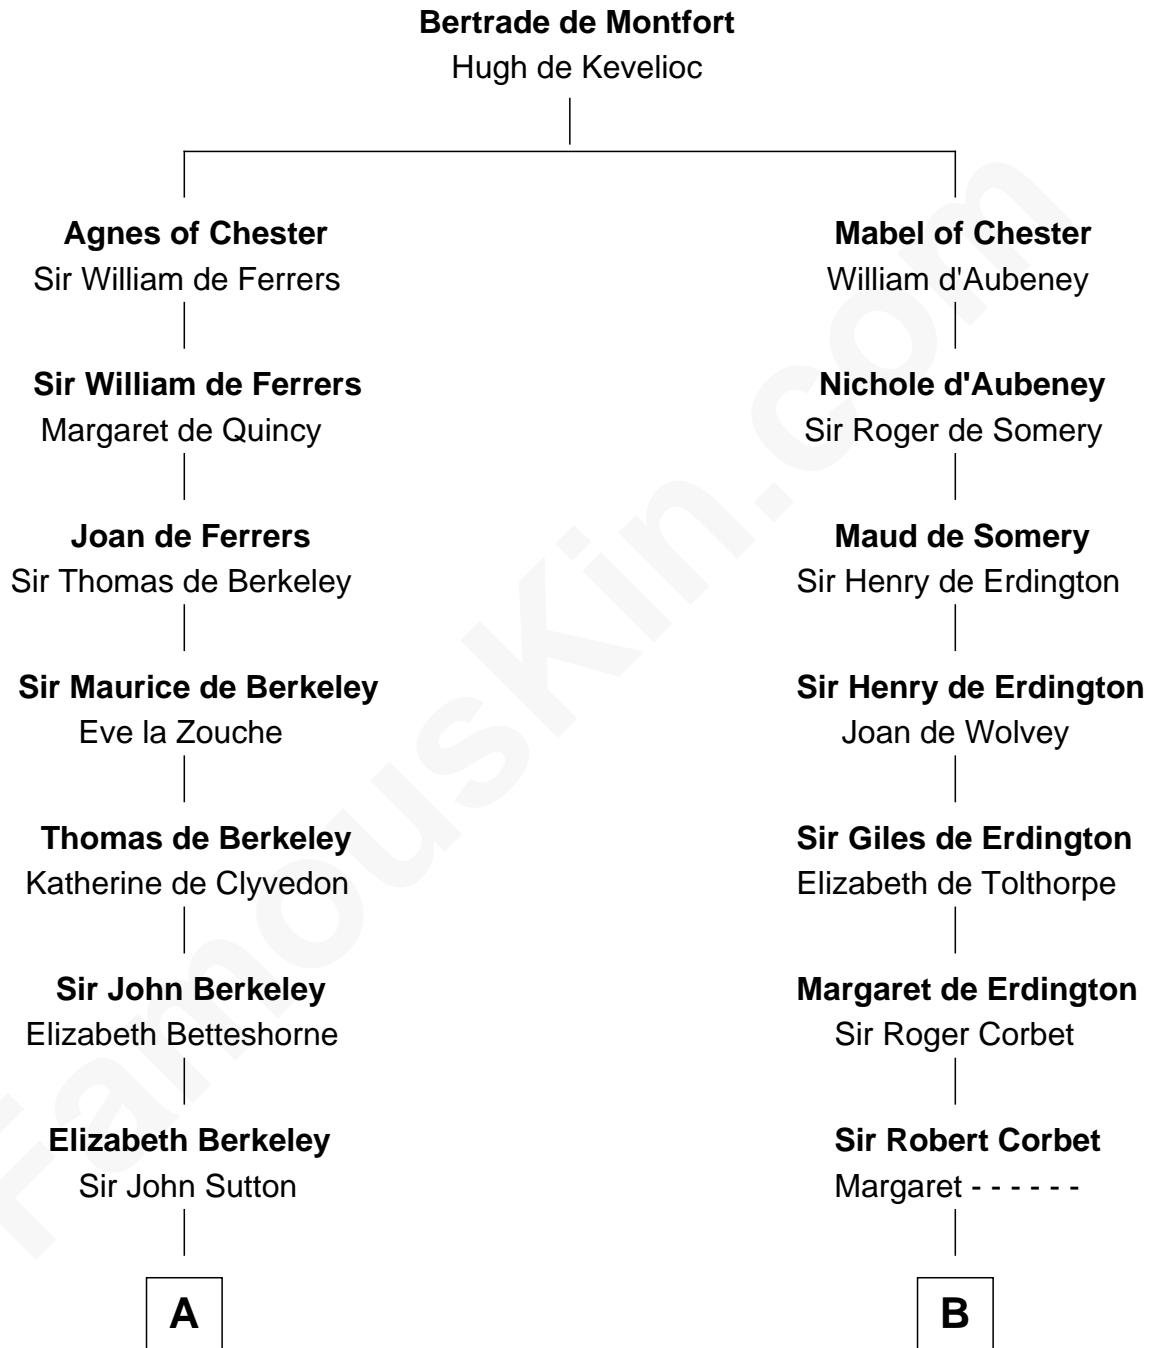

**FamousKin.com**  
**Relationship Chart of**  
**William Marsh Rice**  
*Founder of Rice University*

**18th cousin 2 times removed of**  
**Richard Henry Lee**  
*Signer of the Declaration of Independence*

**C**

**Hannah Holbrook**

Urban Bates

**Sarah Bates**

David Rice

**David Rice**

Patty Hall

**William Marsh Rice**

*Founder of Rice University*

**D**

**Gov. Thomas Lee**

Hannah Ludwell

**Richard Henry Lee**

*Signer of Declaration of Independence*

FamousKin.com