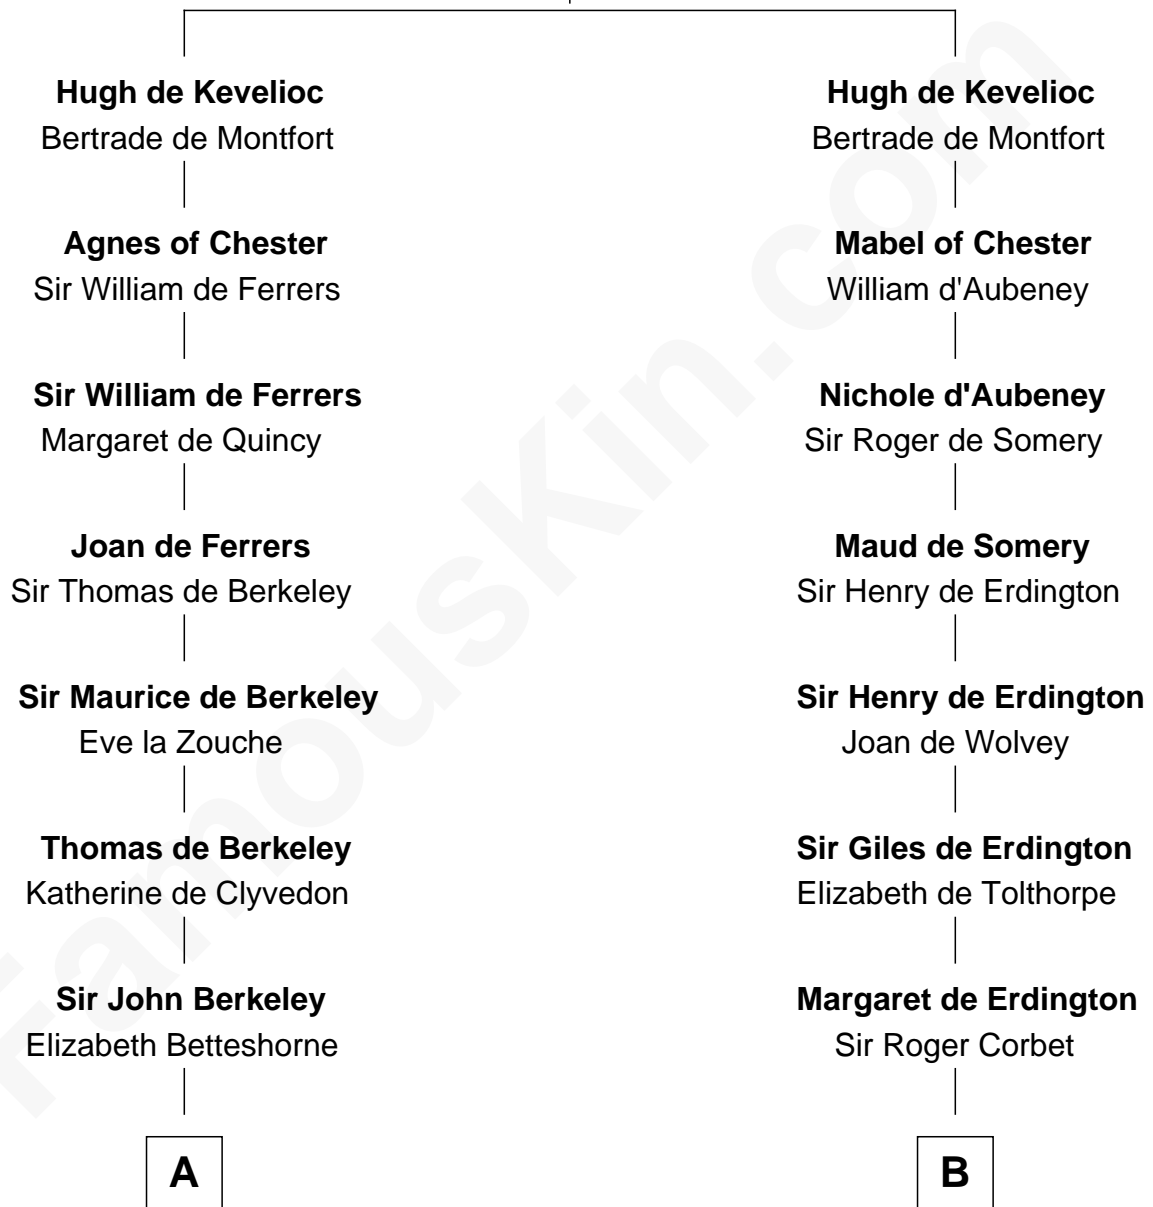

FamousKin.com Relationship Chart of

William Marsh Rice
Founder of Rice University

19th cousin 2 times removed of

Richard Henry Lee
Signer of the Declaration of Independence

Sir Ranulf de Gernons
Maud of Gloucester