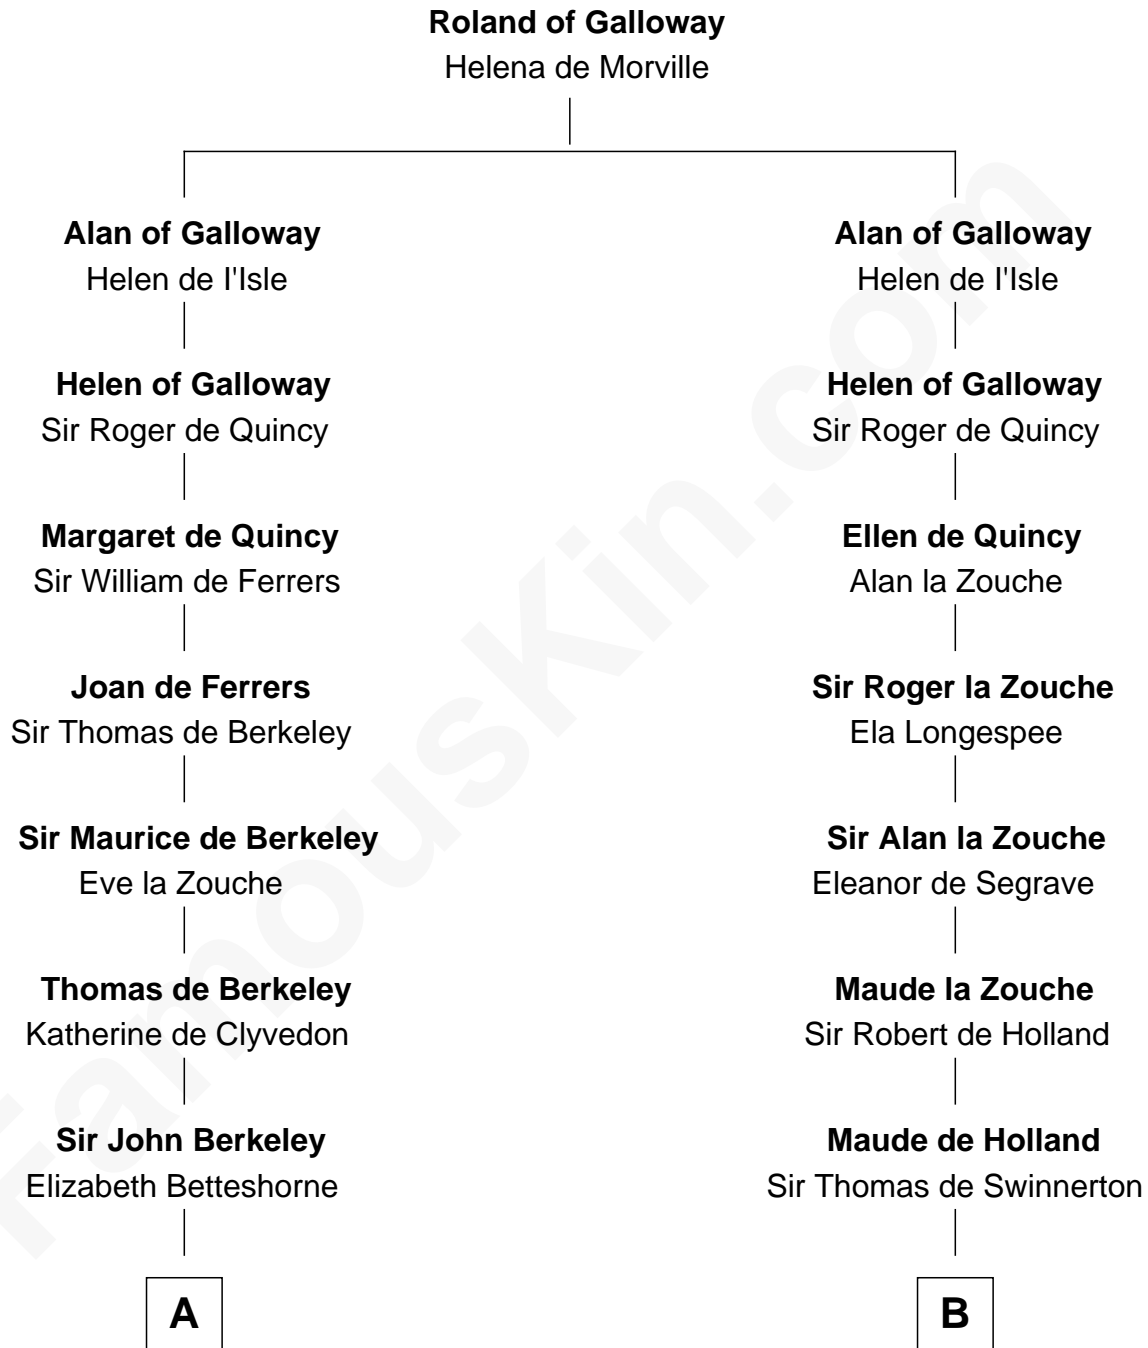

FamousKin.com
Relationship Chart of
William Marsh Rice
Founder of Rice University

19th cousin 2 times removed of
Richard Henry Lee
Signer of the Declaration of Independence

C

John Holbrook

Mary Hunt

Hannah Holbrook

Urban Bates

Sarah Bates

David Rice

David Rice

Patty Hall

William Marsh Rice

Founder of Rice University

D