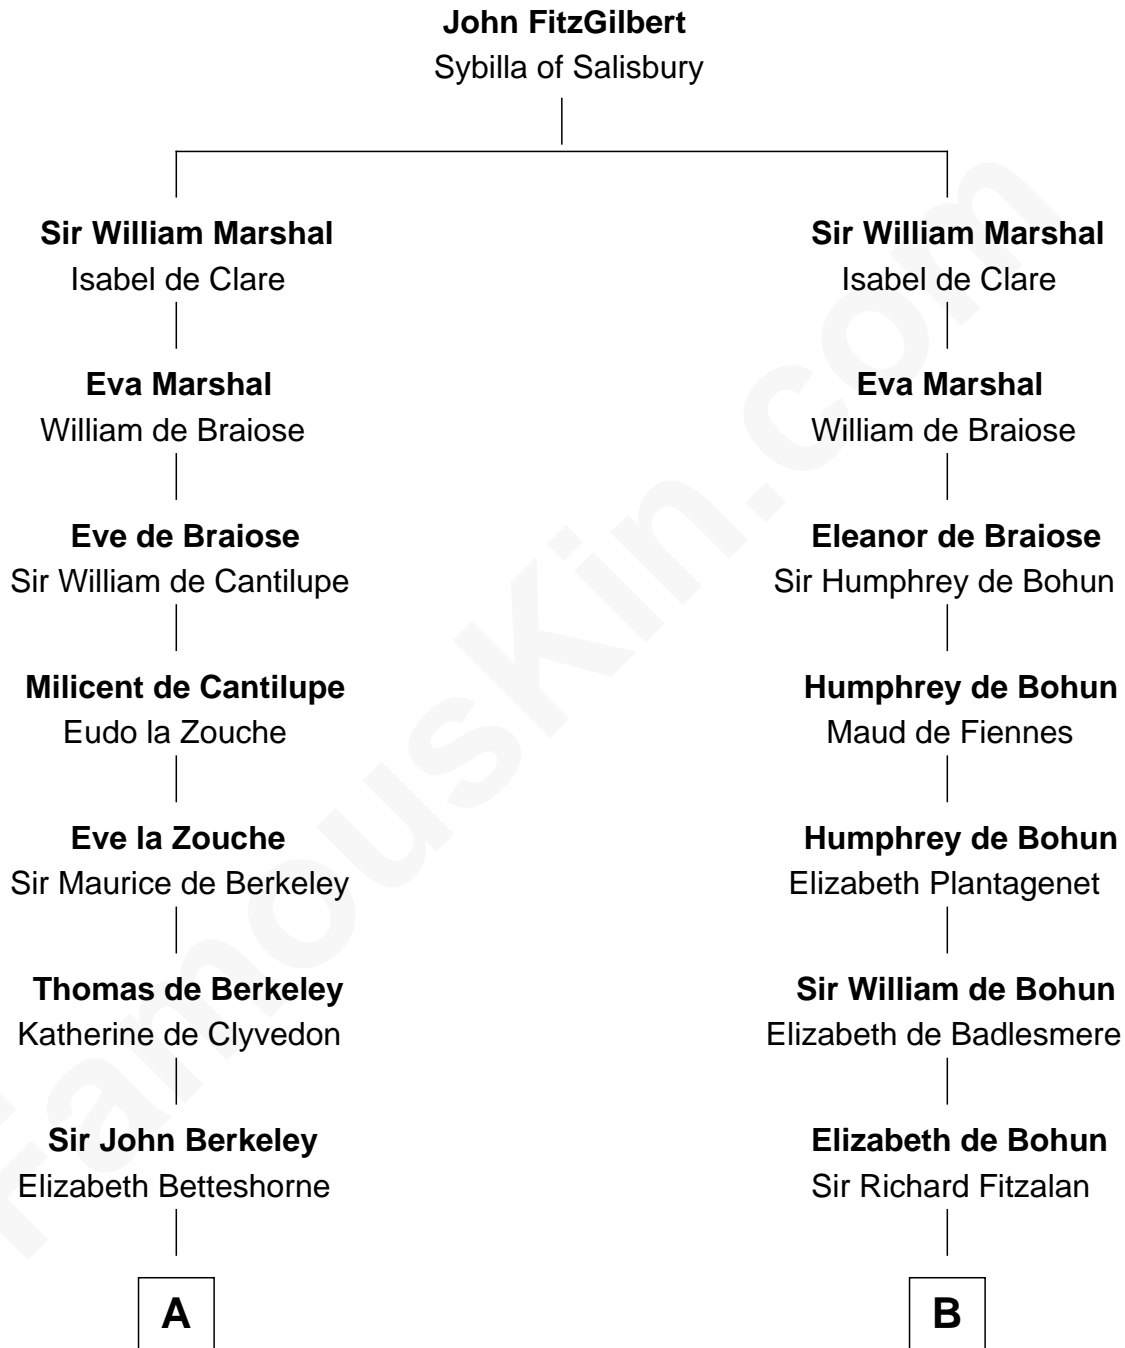

FamousKin.com
Relationship Chart of
William Marsh Rice
Founder of Rice University

18th cousin 3 times removed of

Richard Henry Lee
Signer of the Declaration of Independence

C

John Holbrook

Mary Hunt

Hannah Holbrook

Urban Bates

Sarah Bates

David Rice

David Rice

Patty Hall

William Marsh Rice

Founder of Rice University

D