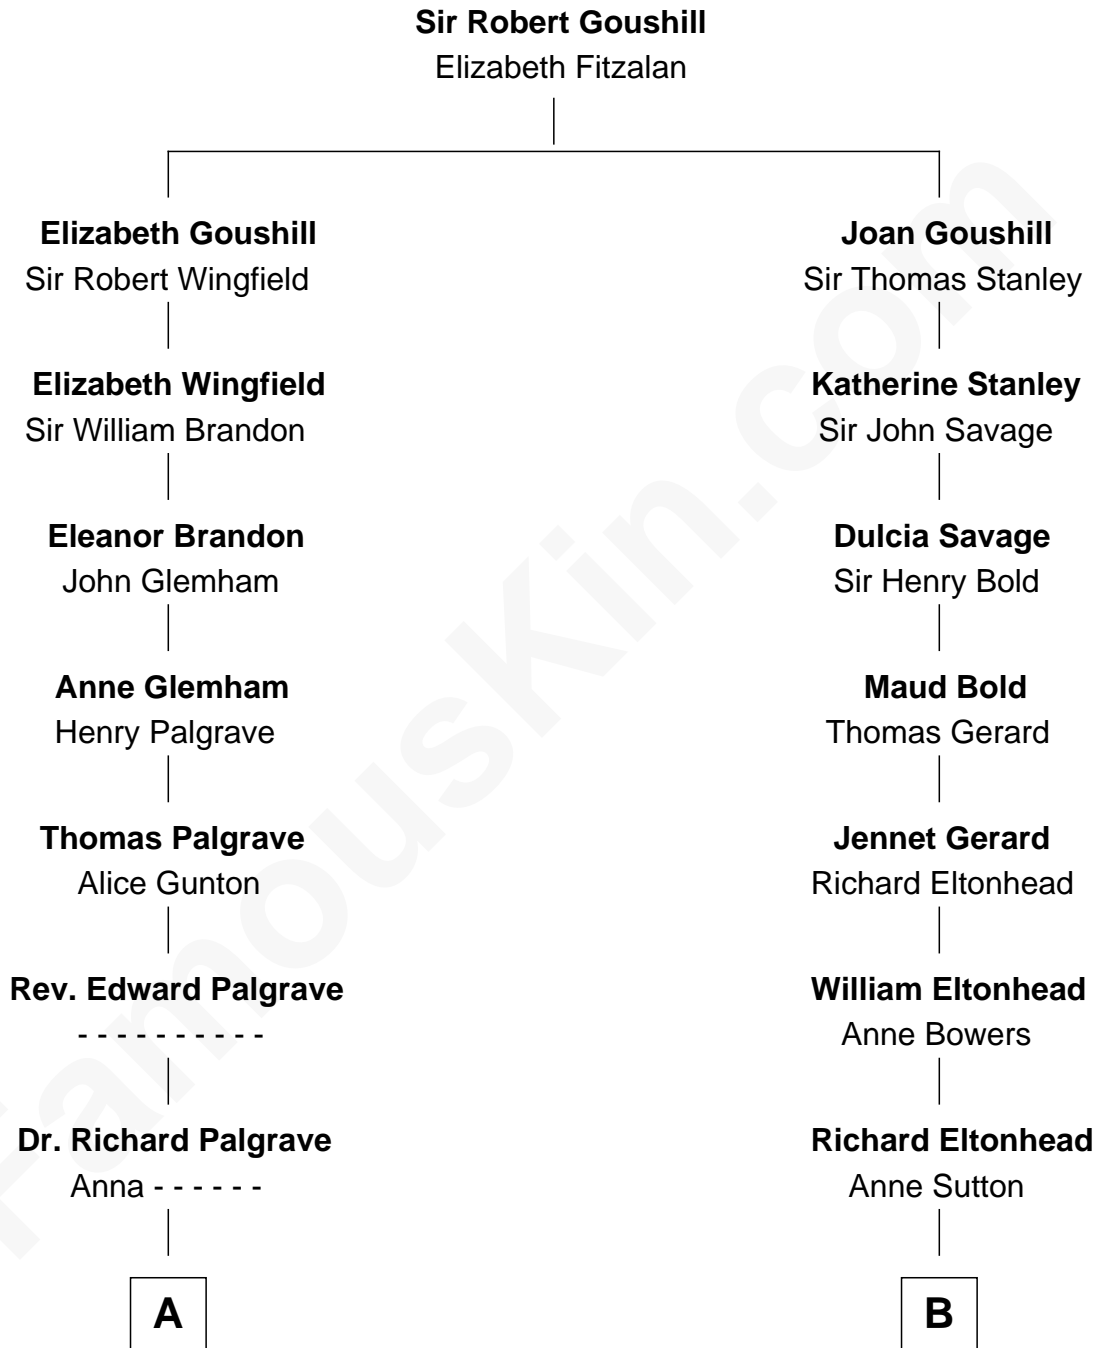

**FamousKin.com**  
**Relationship Chart of**  
**William Marsh Rice**  
*Founder of Rice University*

10th cousin 4 times removed of

**Richard Henry Lee**  
*Signer of the Declaration of Independence*

**A**

**Sarah Palgrave**

Dr. John Alcock

**Joanna Alcock**

Ephraim Hunt

**Ebenezer Hunt**

Mary Lovell

**Mary Hunt**

John Holbrook

**Hannah Holbrook**

Urban Bates

**Sarah Bates**

David Rice

**David Rice**

Patty Hall

**William Marsh Rice**

*Founder of Rice University*