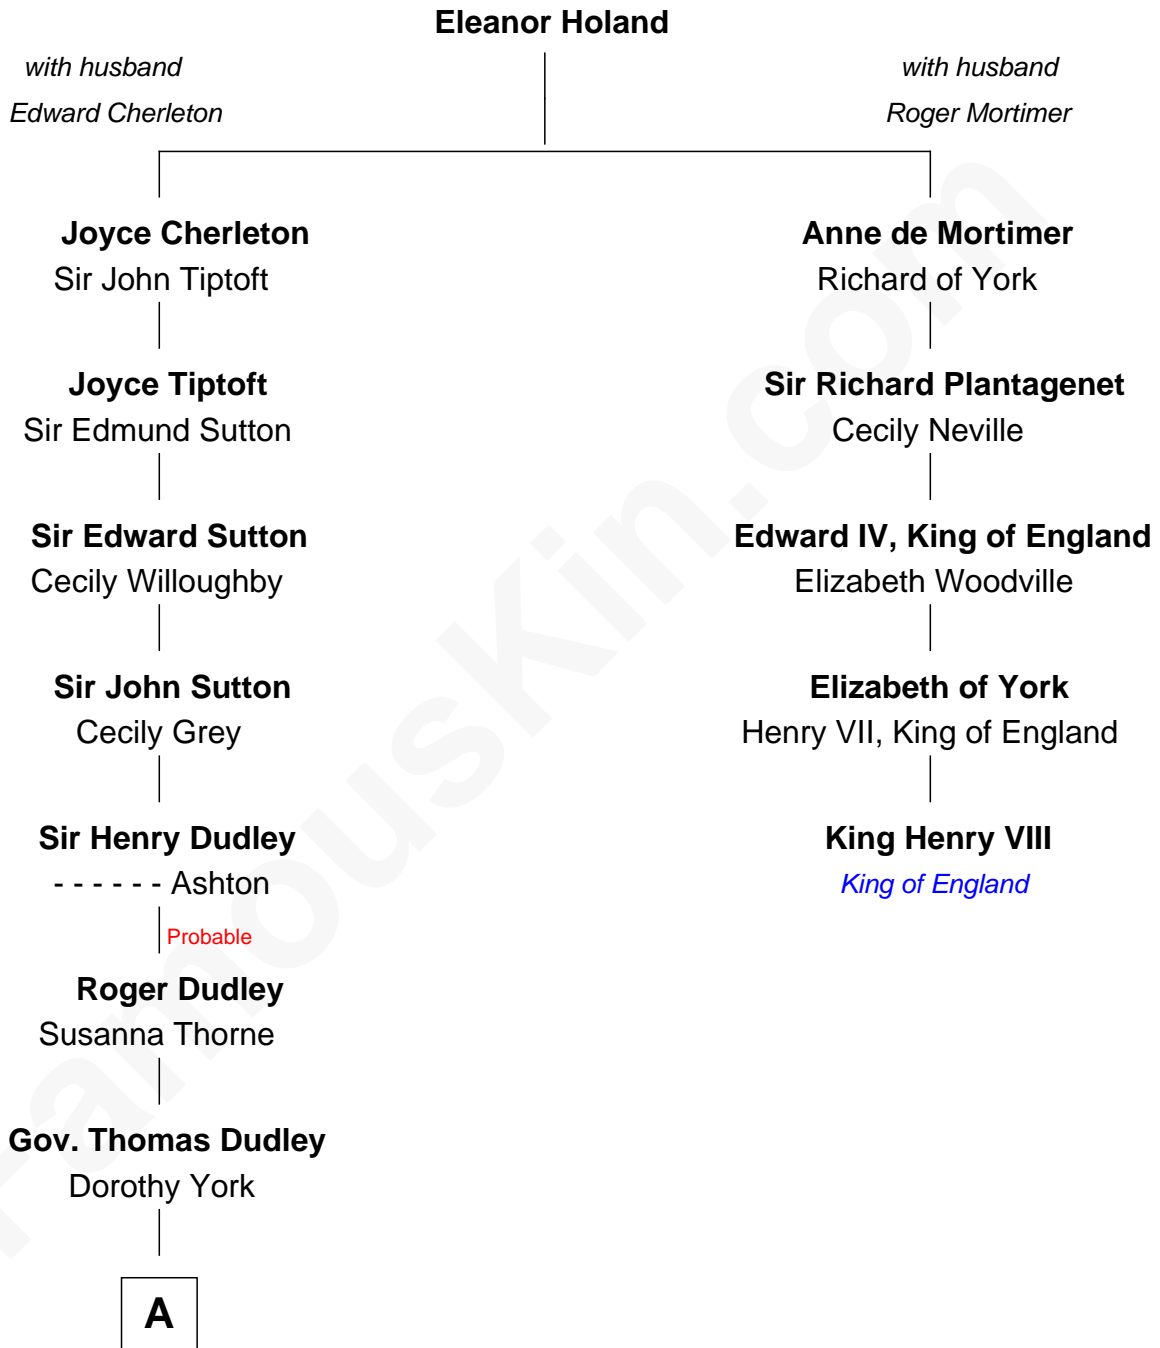

**FamousKin.com**  
**Relationship Chart of**  
**William Marsh Rice**  
*Founder of Rice University*

4th cousin 10 times removed of

**King Henry VIII**  
*King of England*

**A**

—  
**Mercy Dudley**  
Rev. John Woodbridge

—  
**Martha Woodbridge**  
Samuel Ruggles

—  
**Sarah Ruggles**  
John Holbrook

—  
**John Holbrook**  
Mary Hunt

—  
**Hannah Holbrook**  
Urban Bates

—  
**Sarah Bates**  
David Rice

—  
**David Rice**  
Patty Hall

—  
**William Marsh Rice**  
*Founder of Rice University*