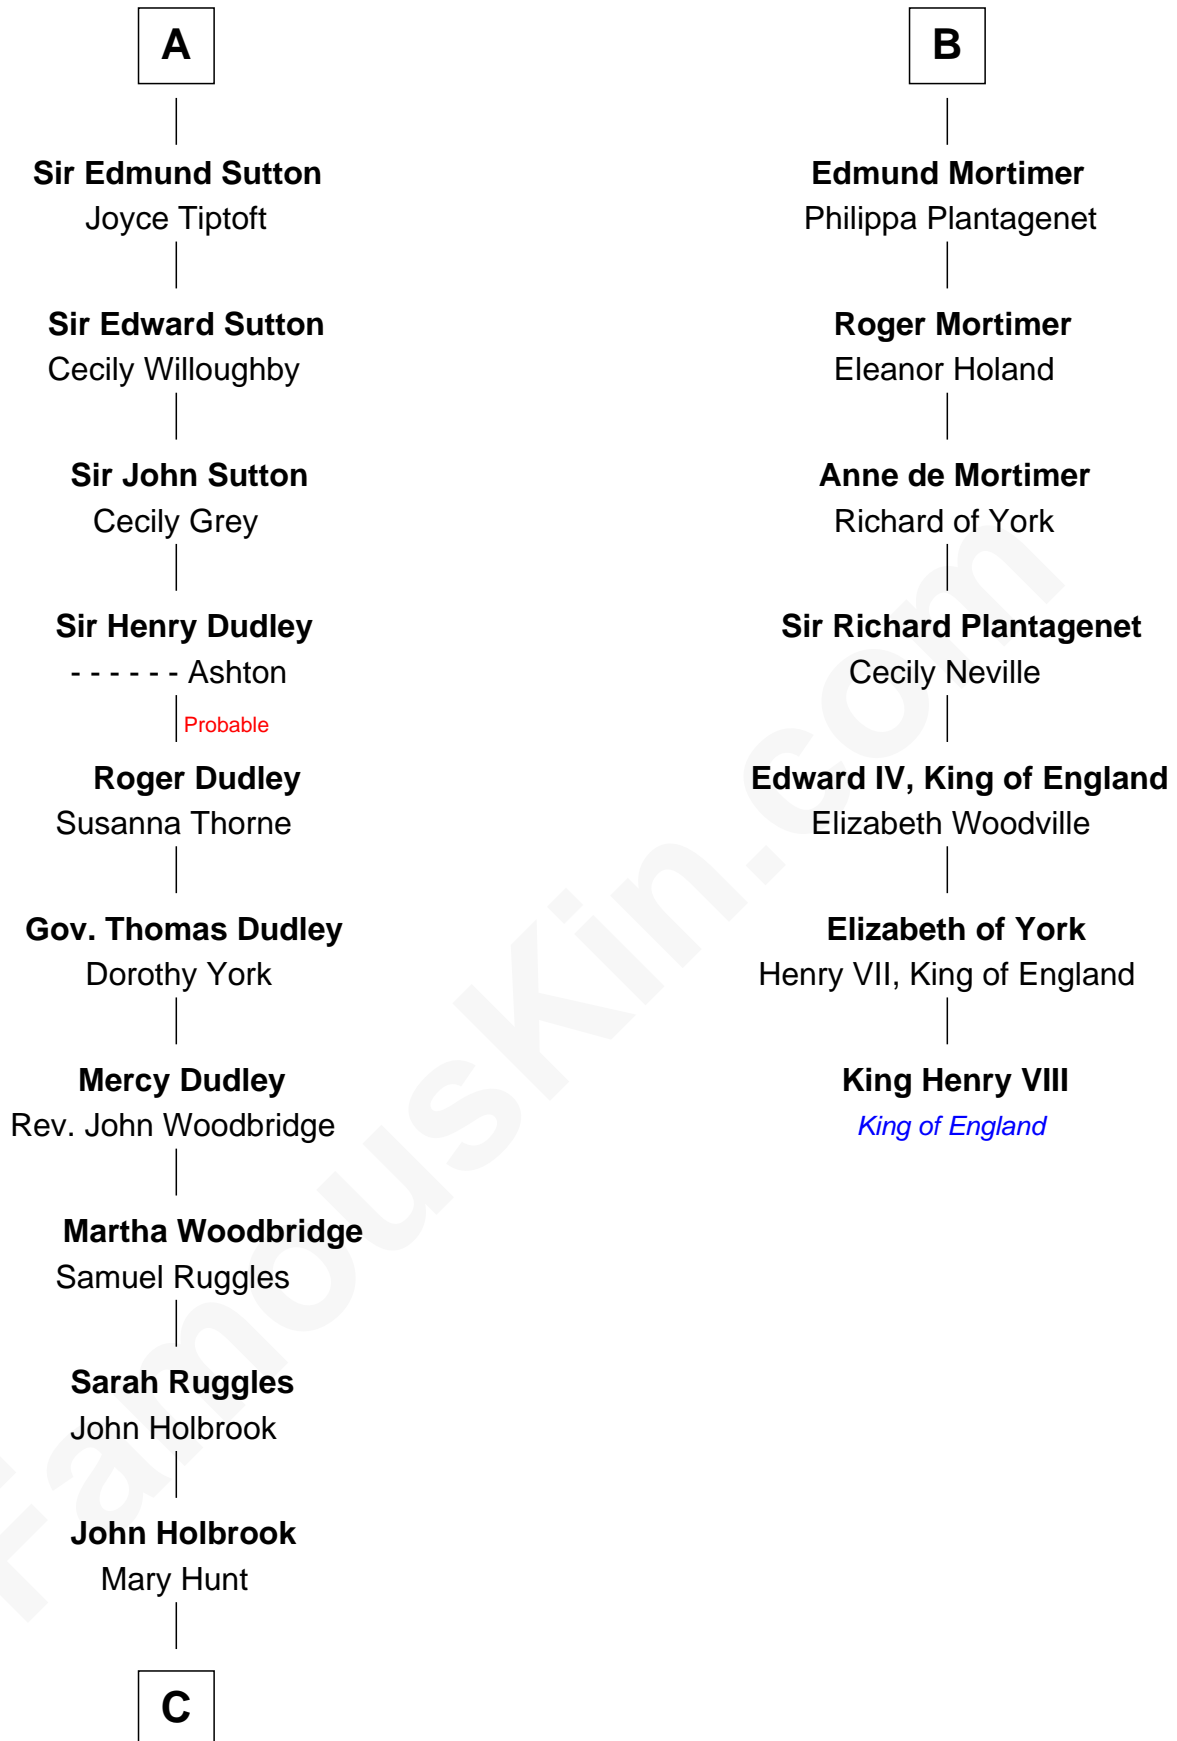

FamousKin.com
Relationship Chart of
William Marsh Rice
Founder of Rice University

13th cousin 7 times removed of

King Henry VIII
King of England

Bertrade de Montfort

Hugh de Kevelioc

C

—
Hannah Holbrook

Urban Bates

—
Sarah Bates

David Rice

—
David Rice

Patty Hall

—
William Marsh Rice

Founder of Rice University

FamousKin.com