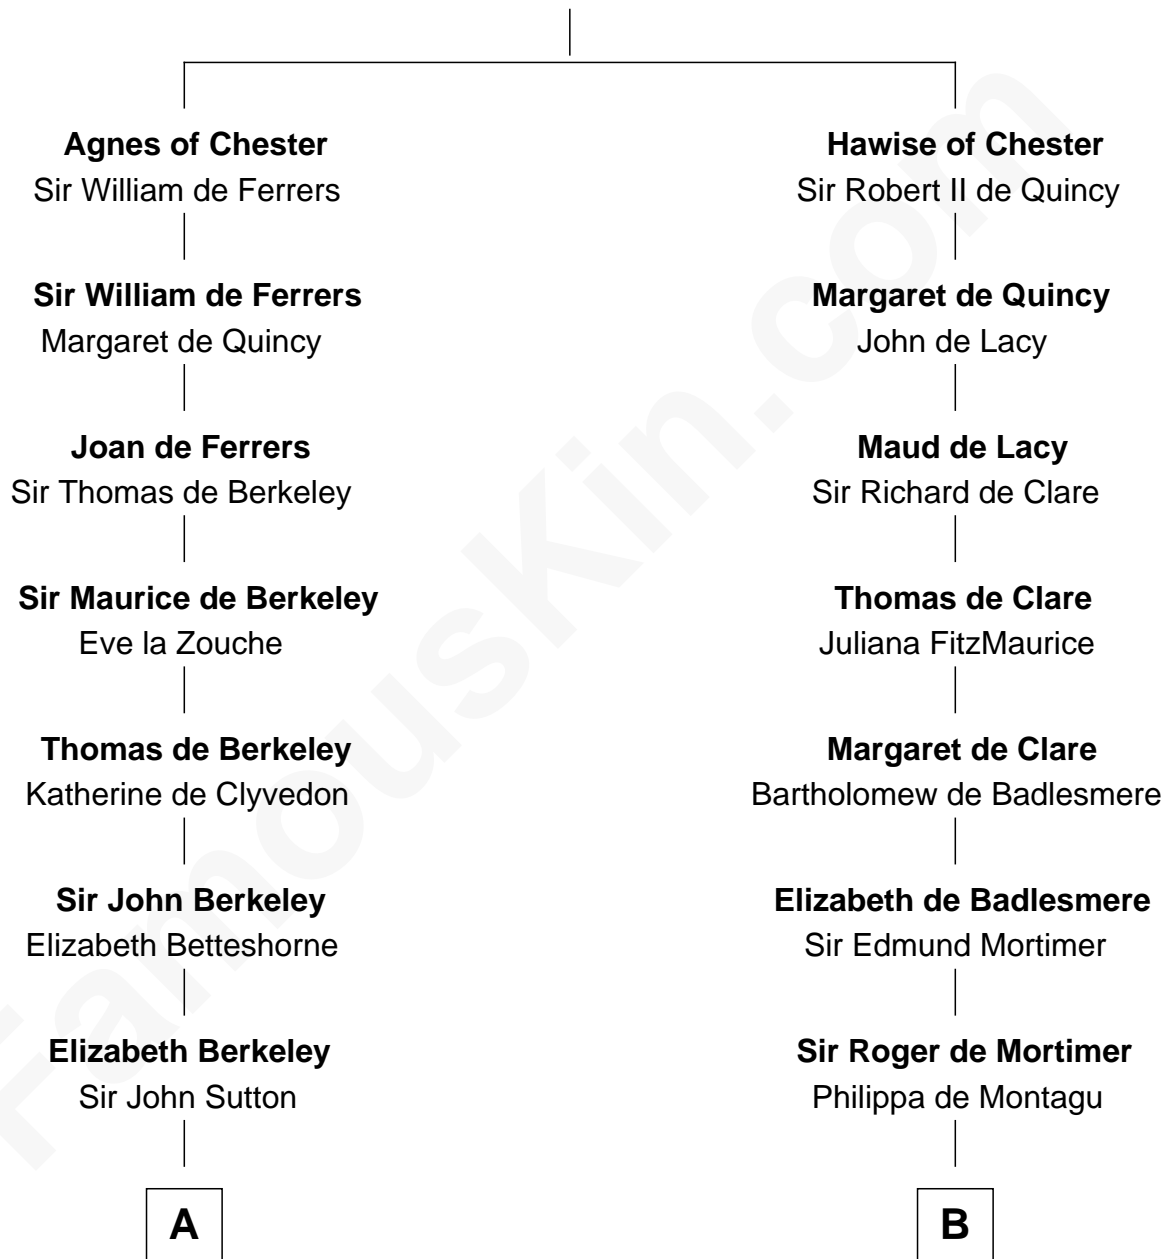

FamousKin.com
Relationship Chart of
William Marsh Rice
Founder of Rice University

13th cousin 7 times removed of

King Henry VIII
King of England

Bertrade de Montfort

Hugh de Kevelioc

C

—
Hannah Holbrook

Urban Bates

—
Sarah Bates

David Rice

—
David Rice

Patty Hall

—
William Marsh Rice

Founder of Rice University

FamousKin.com