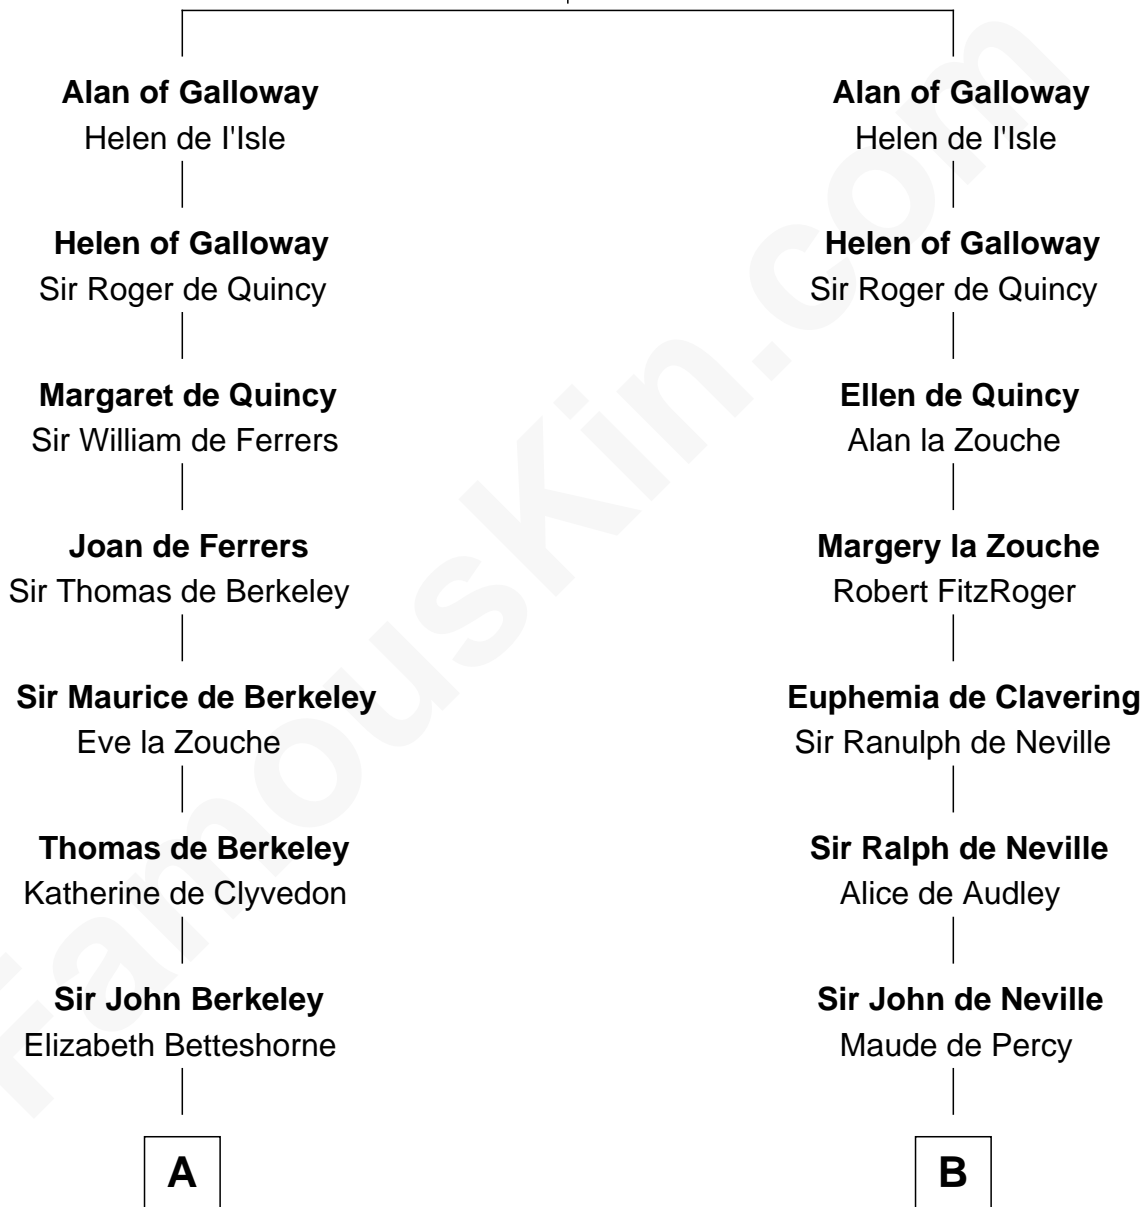

**FamousKin.com**  
**Relationship Chart of**  
**William Marsh Rice**  
*Founder of Rice University*

**11th cousin 10 times removed of**  
**King Henry VIII**  
*King of England*

**Roland of Galloway**  
 Helena de Morville

**C**

John Holbrook

Mary Hunt

Hannah Holbrook

Urban Bates

Sarah Bates

David Rice

David Rice

Patty Hall

**William Marsh Rice**

*Founder of Rice University*

FamousKin.com