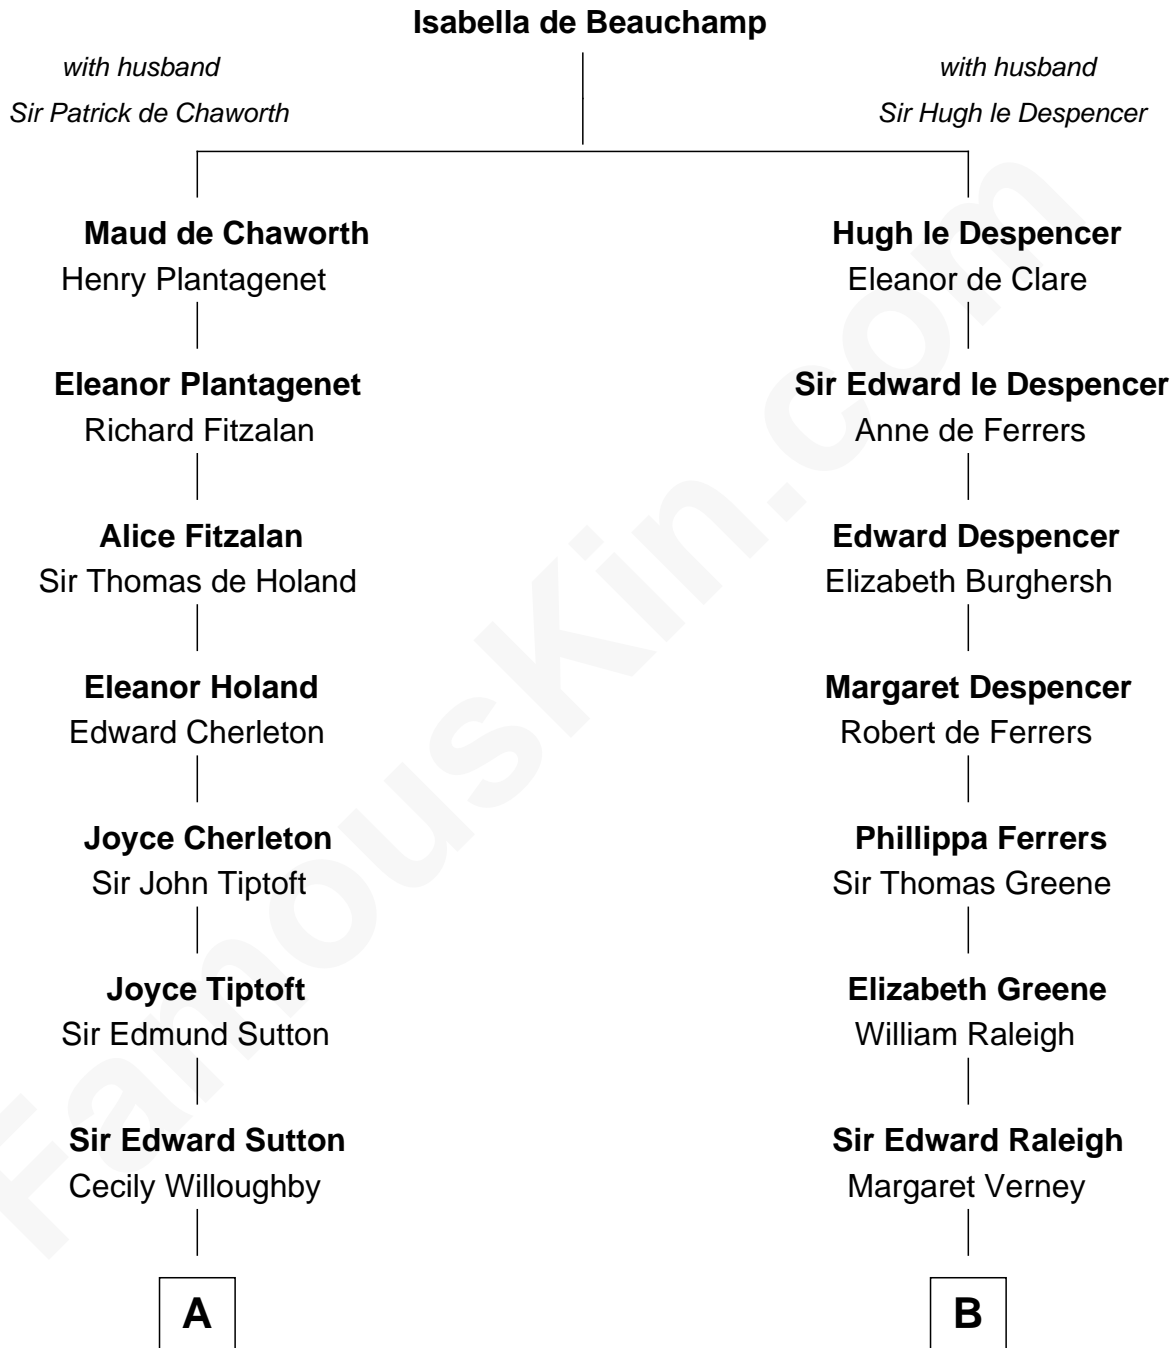

# FamousKin.com Relationship Chart of

**William Marsh Rice**  
*Founder of Rice University*

18th cousin 3 times removed of

**Willis Carrier**  
*Inventor of Air Conditioning*

**C**

**David Rice**

Patty Hall

**William Marsh Rice**

*Founder of Rice University*

**D**

**Dr. Harris Otis**

Sarah Rogers

**Lydia Otis**

Thomas Button

**Ann Elizabeth Button**