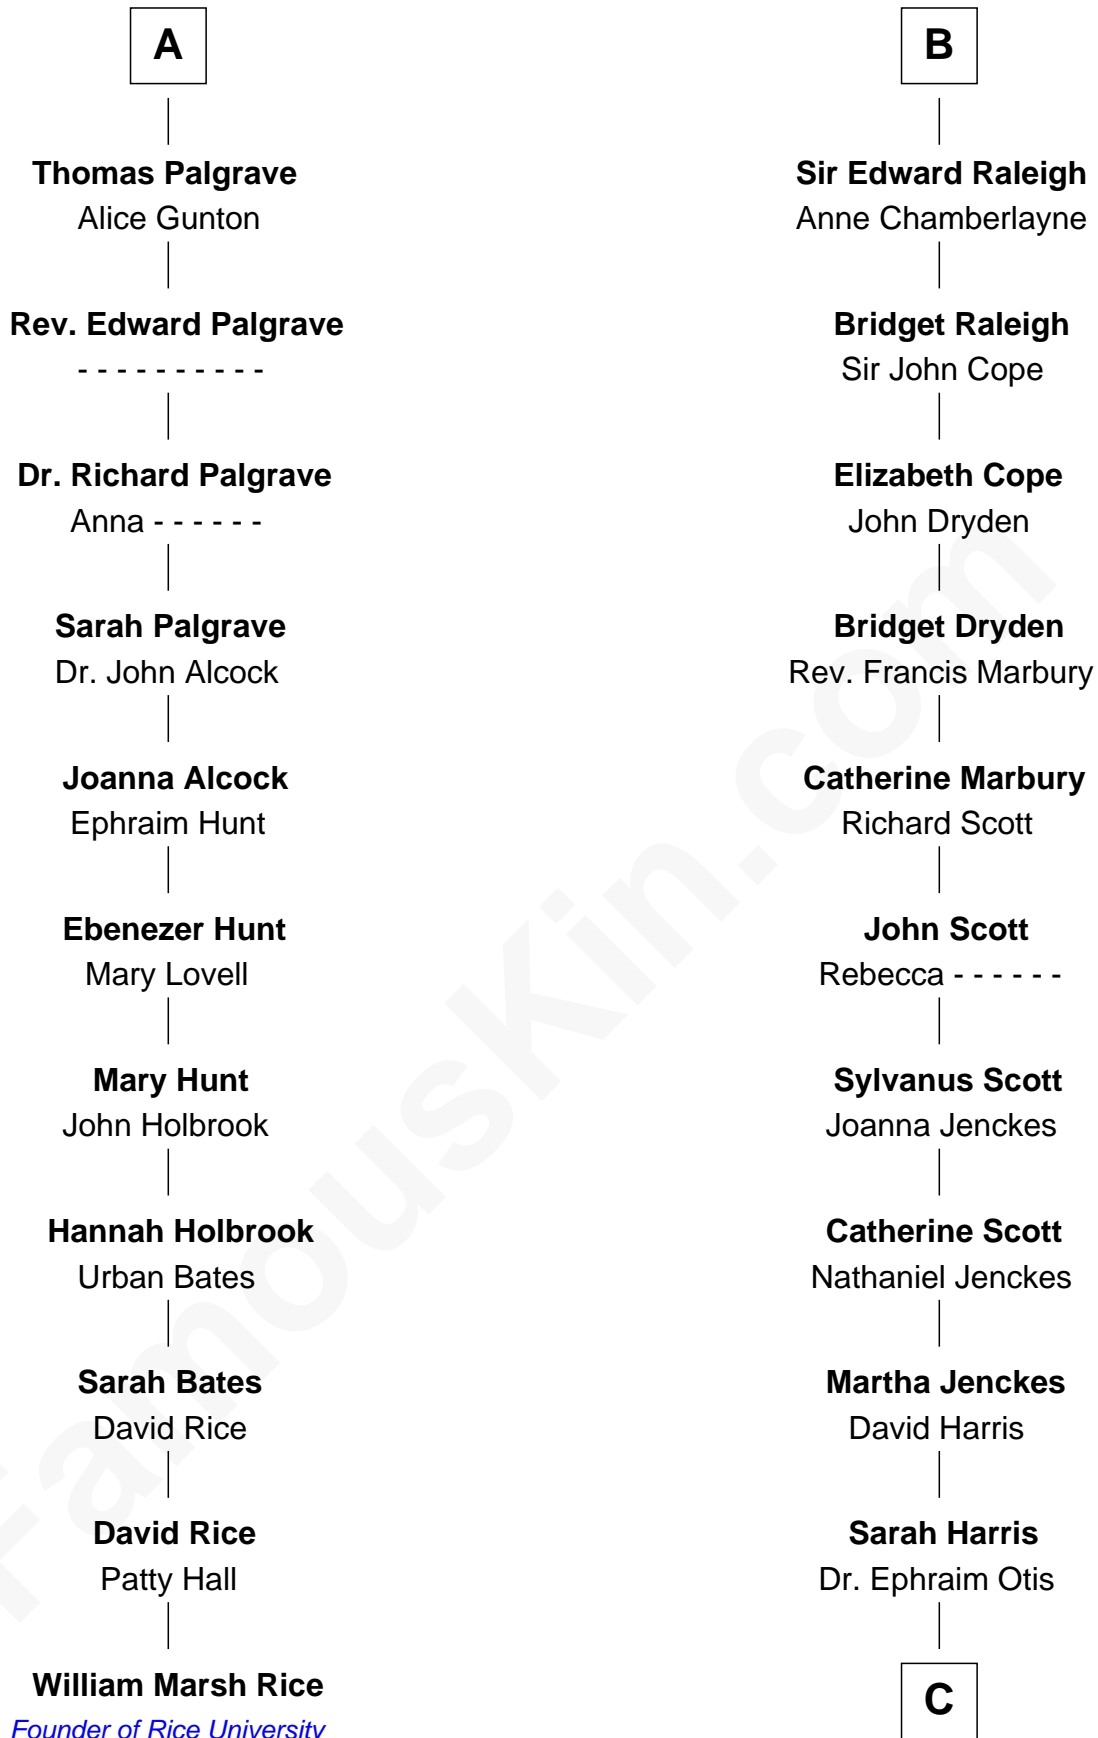

FamousKin.com Relationship Chart of

William Marsh Rice

Founder of Rice University

17th cousin 4 times removed of

Willis Carrier

Inventor of Air Conditioning

Humphrey de Bohun

Elizabeth Plantagenet

Sir William de Bohun
Elizabeth de Badlesmere

Elizabeth de Bohun
Sir Richard Fitzalan

Elizabeth Fitzalan
Sir Robert Goushill

Elizabeth Goushill
Sir Robert Wingfield

Elizabeth Wingfield
Sir William Brandon

Eleanor Brandon
John Glemham

Anne Glemham
Henry Palgrave

A

Eleanor de Bohun
Sir James le Boteler

Pernel le Boteler
Sir Gilbert Talbot

Sir Richard Talbot
Ankaret le Strange

Mary Talbot
Sir Thomas Greene

Sir Thomas Greene
Phillippa Ferrers

Elizabeth Greene
William Raleigh

Sir Edward Raleigh
Margaret Verney

B

C

Dr. Harris Otis

Sarah Rogers

Lydia Otis

Thomas Button