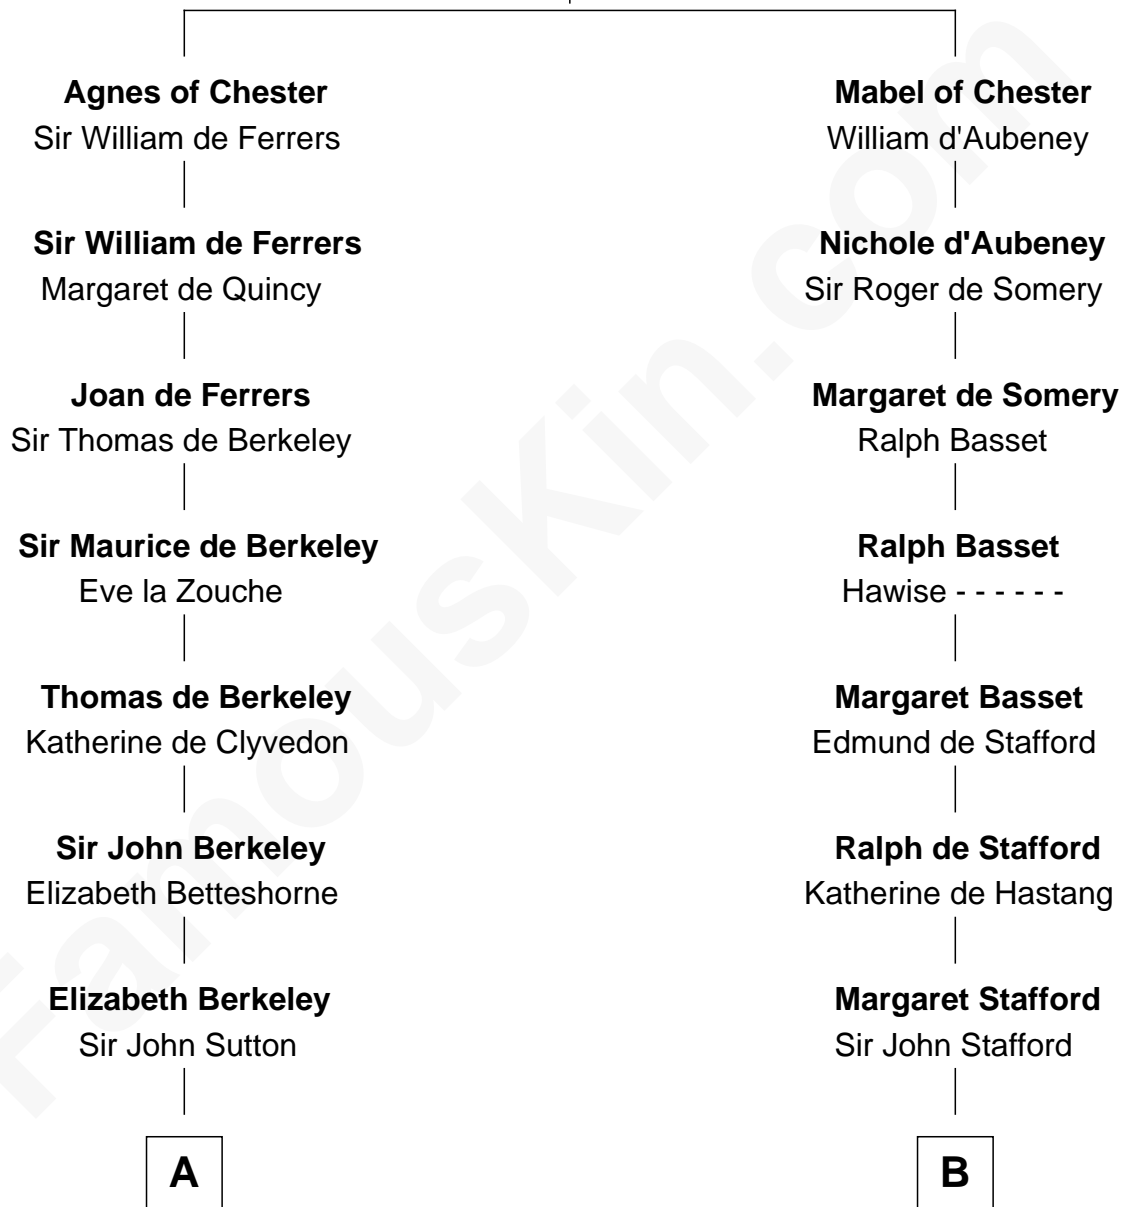

# FamousKin.com Relationship Chart of

**William Marsh Rice**

*Founder of Rice University*

20th cousin 1 time removed of

**Samuel Ward King**

*15th Governor of Rhode Island*

**Bertrade de Montfort**

Hugh de Kevelioc

**C**

**Hannah Holbrook**

Urban Bates

**Sarah Bates**

David Rice

**David Rice**

Patty Hall

**William Marsh Rice**

*Founder of Rice University*

**D**

**Samuel Greene**

Mary Gorton

**Samuel Greene**

Sarah Coggeshall

**Mercy Green**

John Walton

**Welthian Walton**

William Borden King

**Samuel Ward King**

*15th Governor of Rhode Island*