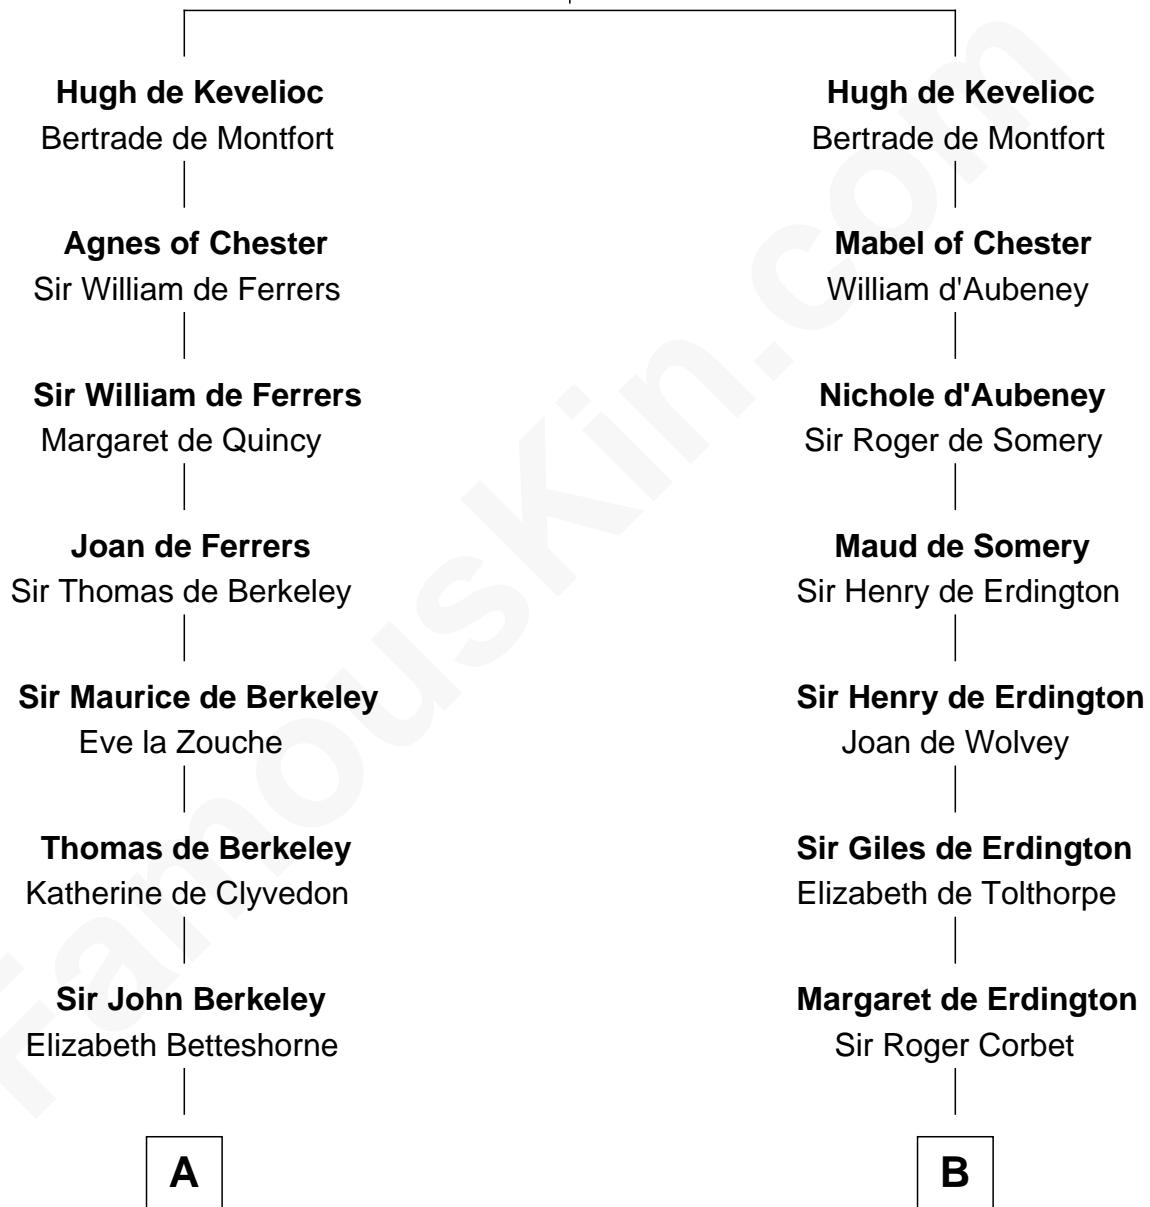

FamousKin.com Relationship Chart of

William Marsh Rice

Founder of Rice University

19th cousin 2 times removed of

Francis Lightfoot Lee

Signer of the Declaration of Independence

Sir Ranulf de Gernons

Maud of Gloucester