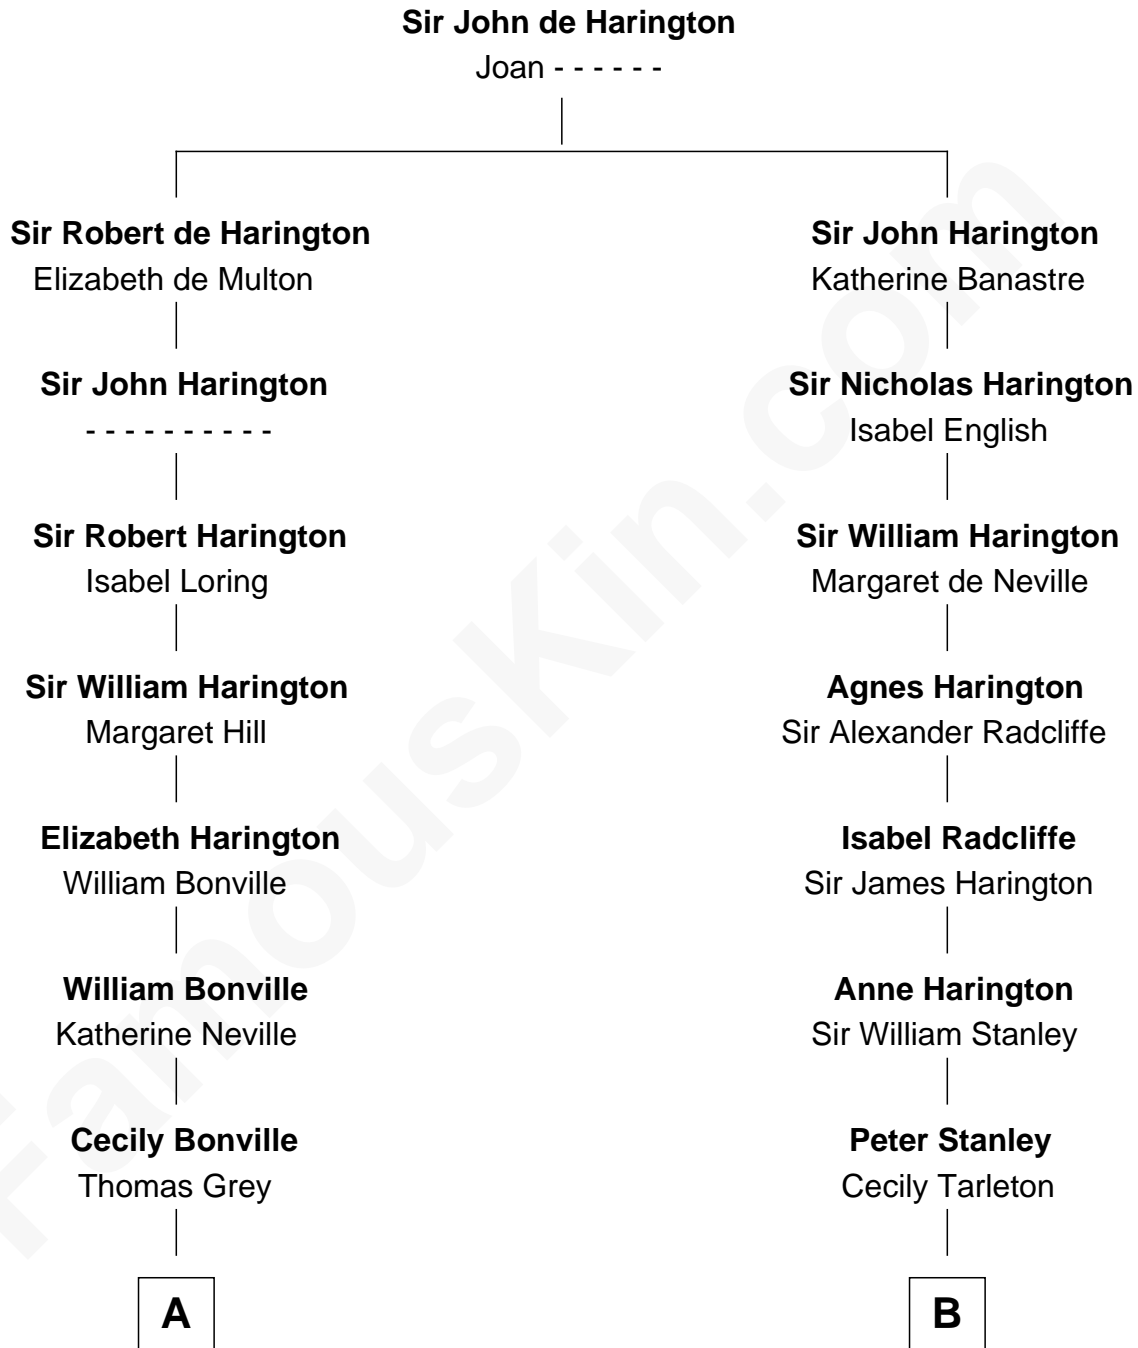

FamousKin.com Relationship Chart of

William Marsh Rice
Founder of Rice University

12th cousin 6 times removed of

Francis Lightfoot Lee
Signer of the Declaration of Independence

C

—
David Rice

Patty Hall

—
William Marsh Rice

Founder of Rice University

FamousKin.com