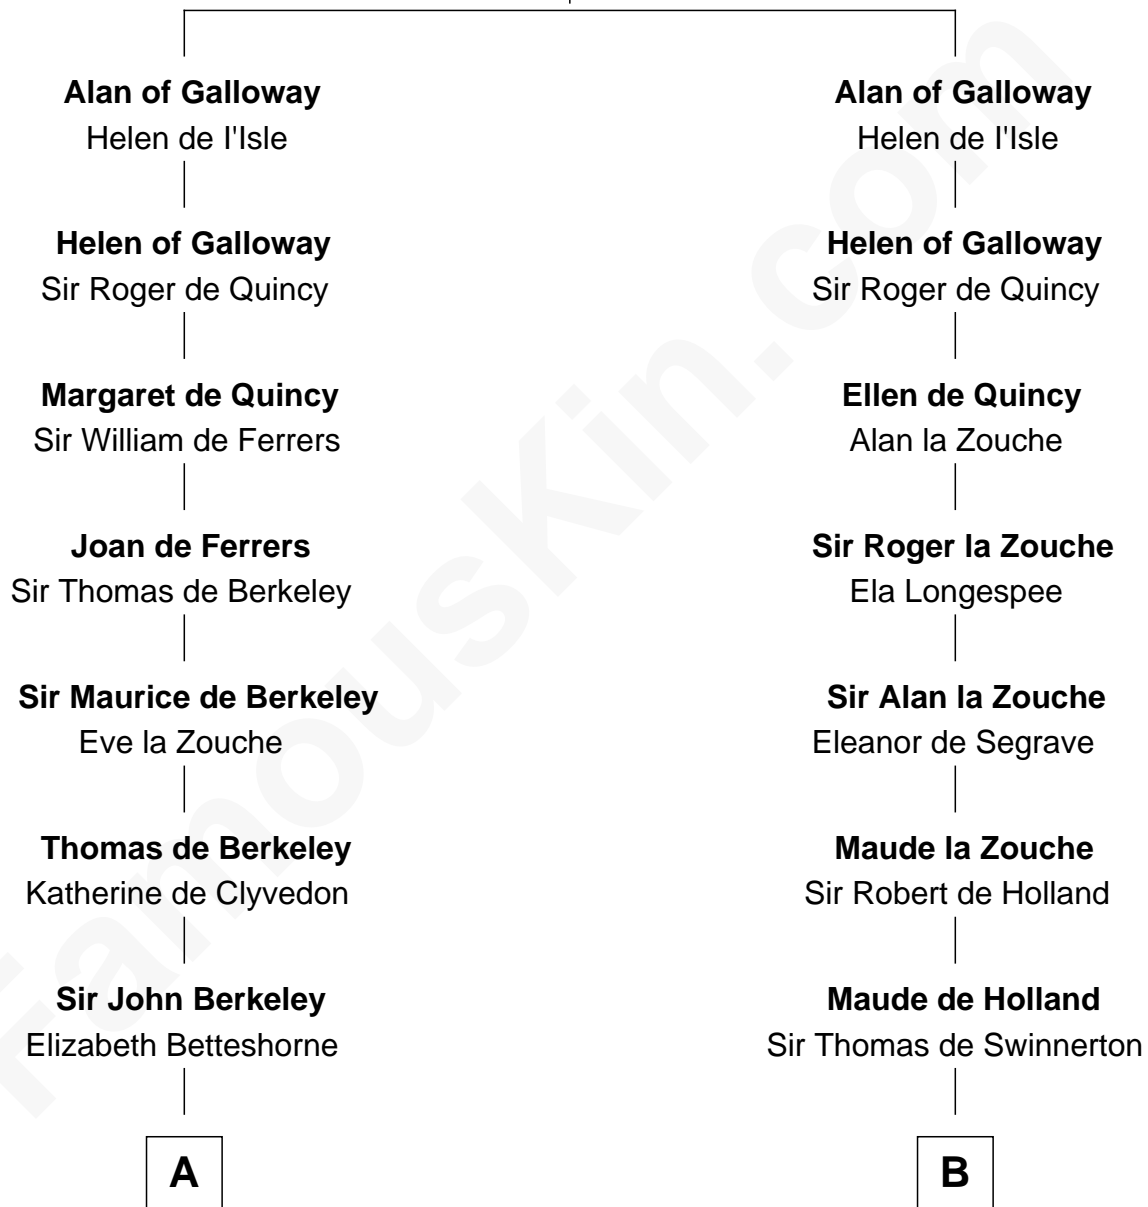

FamousKin.com Relationship Chart of

William Marsh Rice

Founder of Rice University

19th cousin 2 times removed of

Francis Lightfoot Lee

Signer of the Declaration of Independence

Roland of Galloway

Helena de Morville

Patty Hall

William Marsh Rice

Founder of Rice University

D

Laetitia Corbin

Richard Lee

Gov. Thomas Lee

Hannah Ludwell