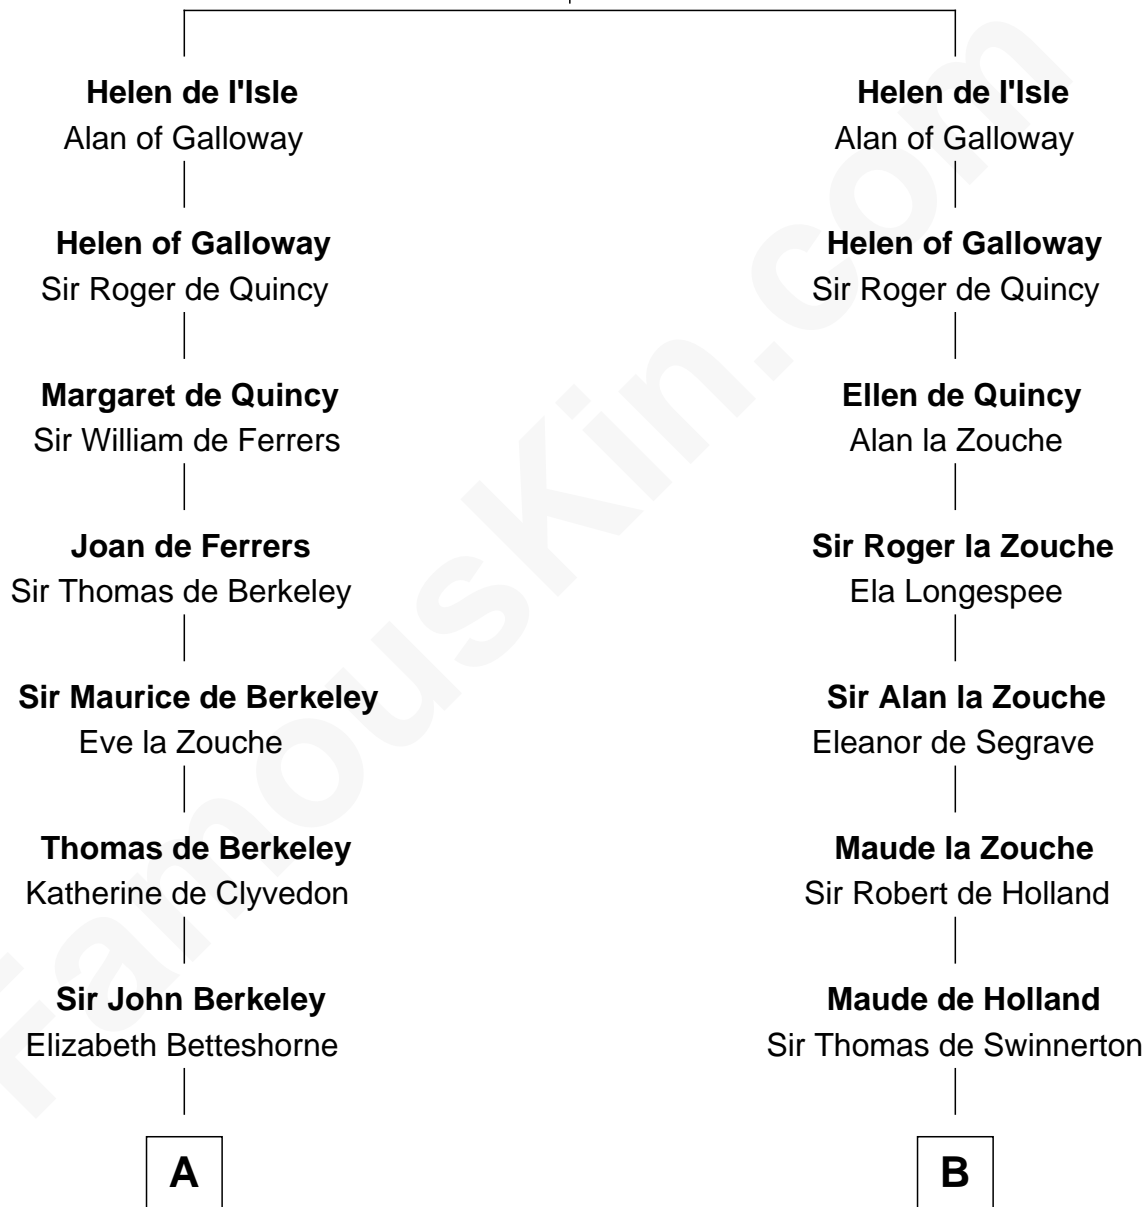

# FamousKin.com Relationship Chart of

**William Marsh Rice**  
*Founder of Rice University*

19th cousin 2 times removed of

**Francis Lightfoot Lee**  
*Signer of the Declaration of Independence*

**Reginald de l'Isle**  
Fonia of Moray

**C**

**John Holbrook**

Mary Hunt

**Hannah Holbrook**

Urban Bates

**Sarah Bates**

David Rice

**David Rice**

Patty Hall

**William Marsh Rice**

*Founder of Rice University*

**D**

**Laetitia Corbin**

Richard Lee

**Gov. Thomas Lee**

Hannah Ludwell