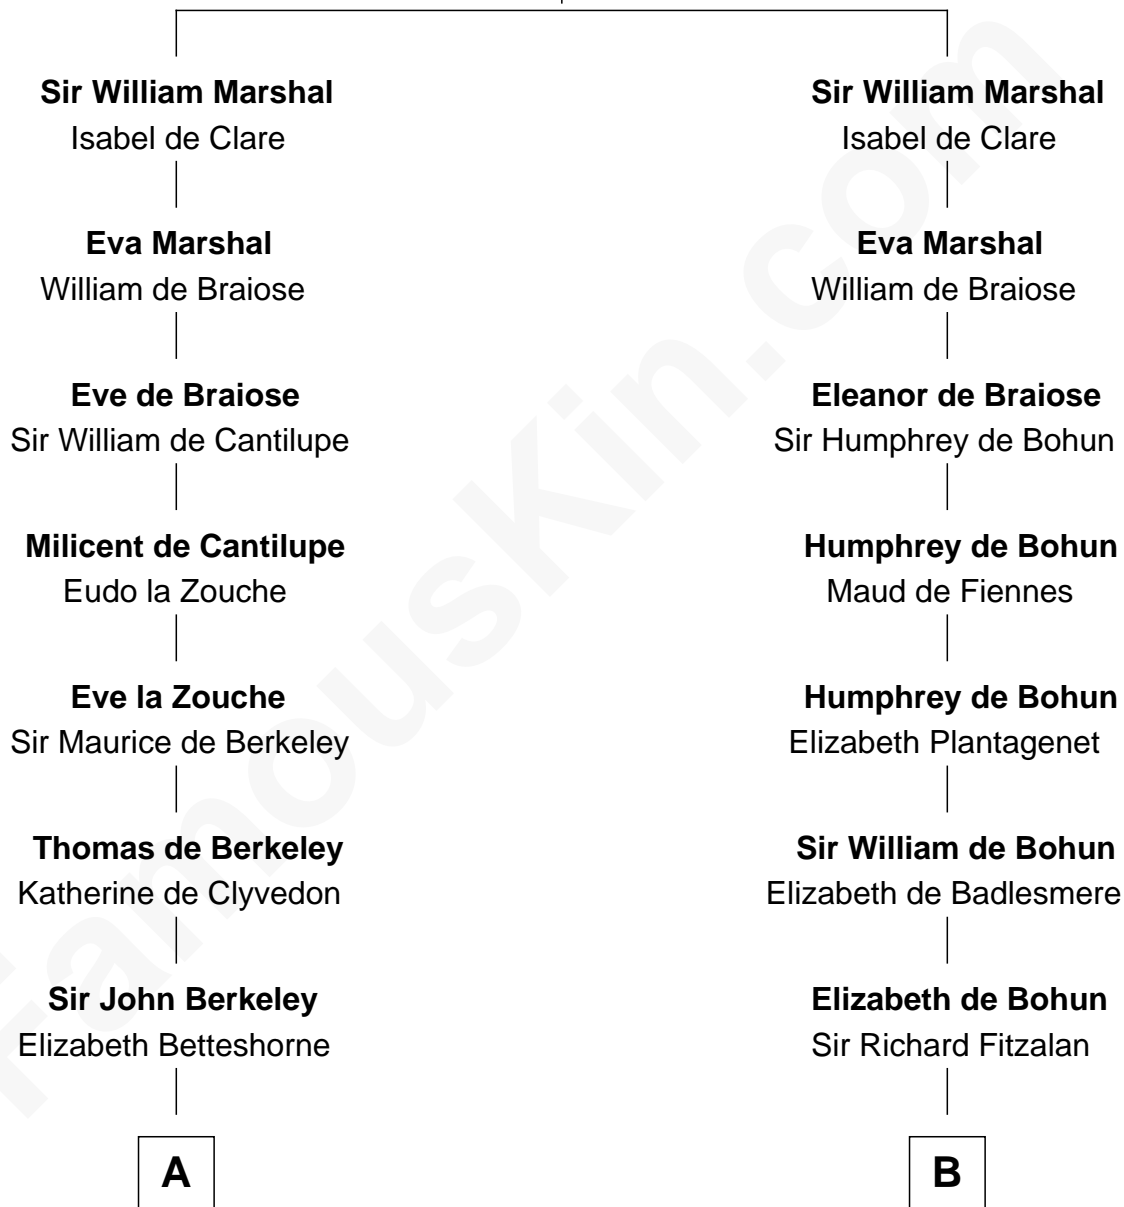

FamousKin.com Relationship Chart of

William Marsh Rice

Founder of Rice University

18th cousin 3 times removed of

Francis Lightfoot Lee

Signer of the Declaration of Independence

John FitzGilbert
Sybilla of Salisbury

C

John Holbrook

Mary Hunt

Hannah Holbrook

Urban Bates

Sarah Bates

David Rice

David Rice

Patty Hall

William Marsh Rice

Founder of Rice University

D

Gov. Thomas Lee

Hannah Ludwell

Francis Lightfoot Lee

Signer of Declaration of Independence