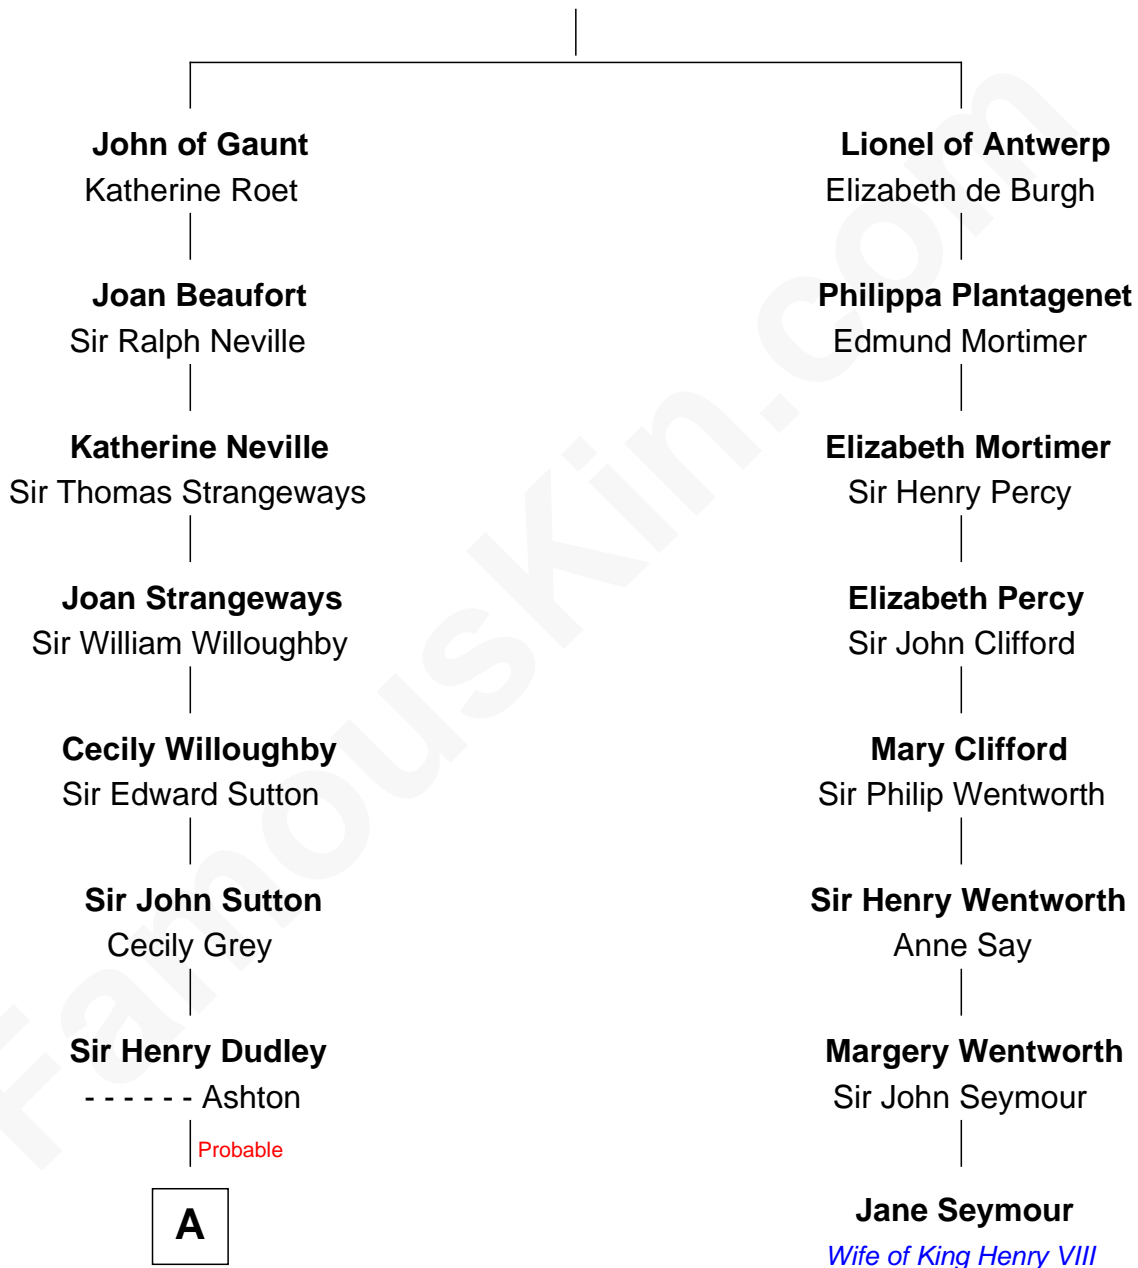

FamousKin.com Relationship Chart of

William Marsh Rice

Founder of Rice University

7th cousin 9 times removed of

Jane Seymour

3rd Wife of King Henry VIII

Edward III, King of England

Philippa of Hainault

A

Roger Dudley
Susanna Thorne

Gov. Thomas Dudley
Dorothy York

Mercy Dudley
Rev. John Woodbridge

Martha Woodbridge
Samuel Ruggles

Sarah Ruggles
John Holbrook

John Holbrook
Mary Hunt

Hannah Holbrook
Urban Bates

Sarah Bates
David Rice

David Rice
Patty Hall

William Marsh Rice
Founder of Rice University