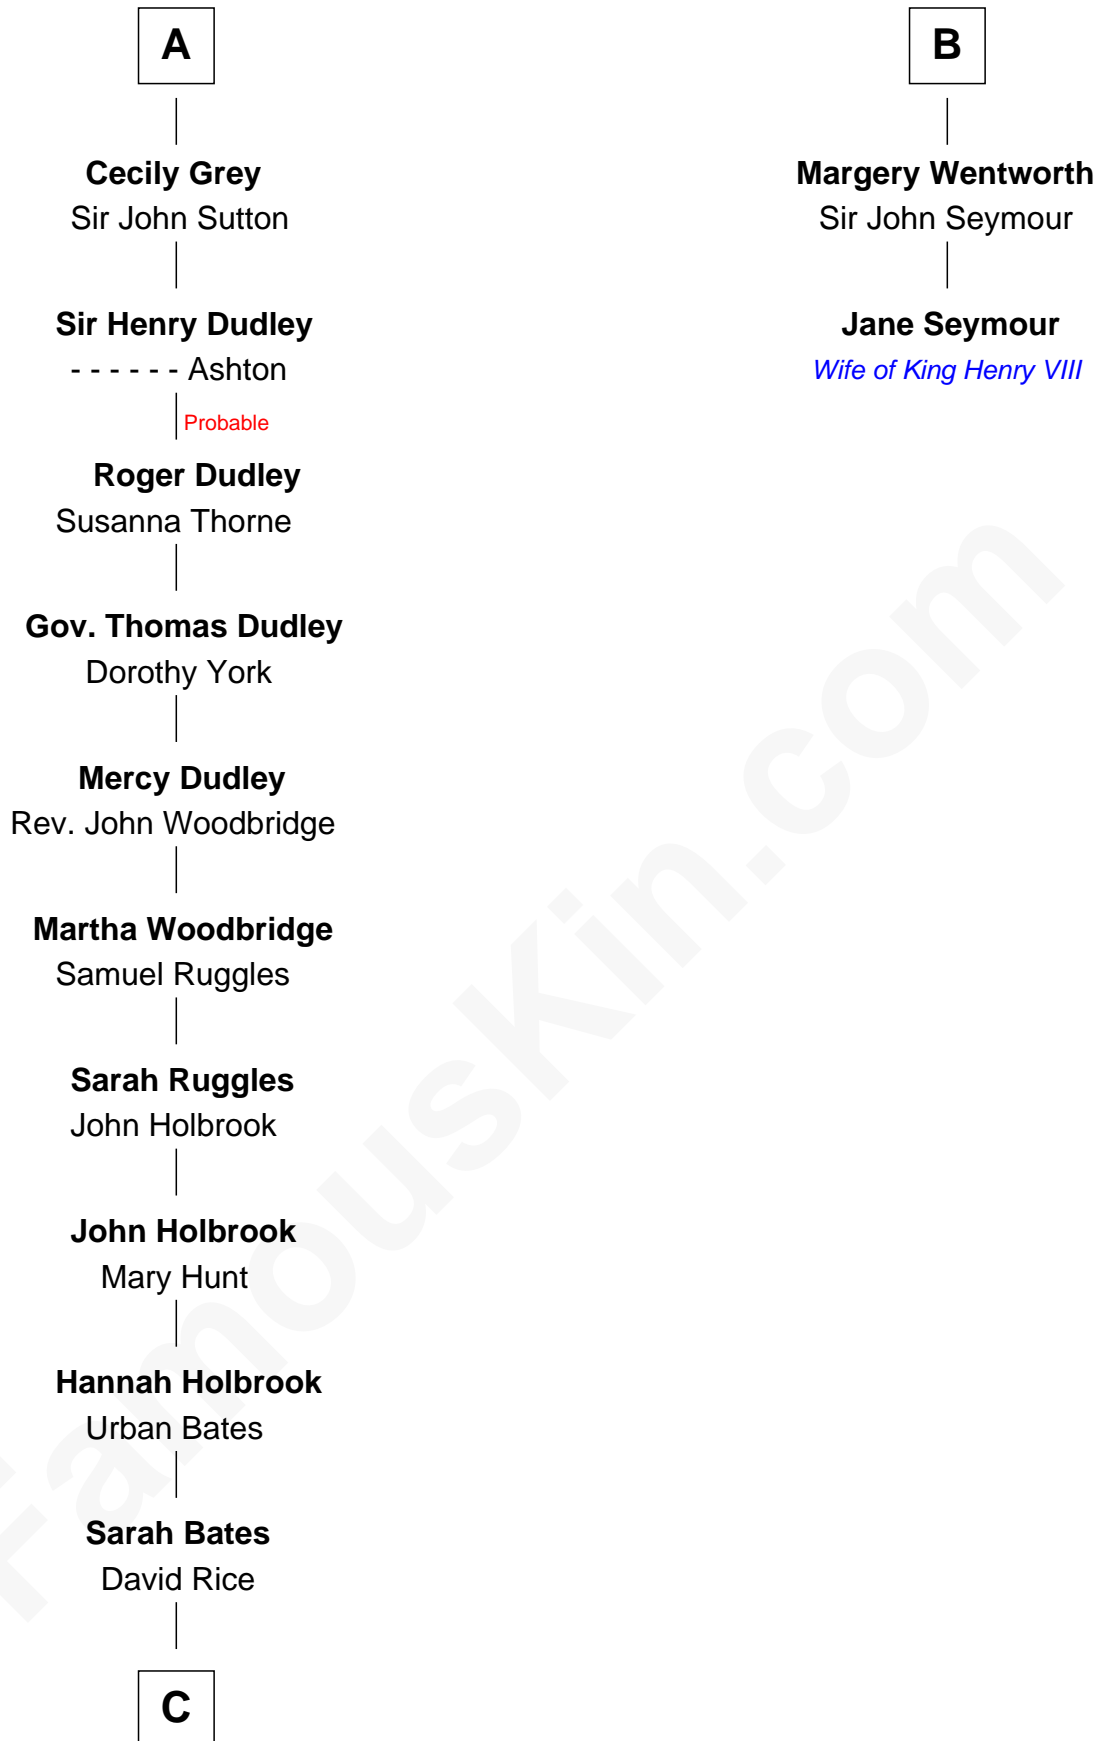

FamousKin.com Relationship Chart of

William Marsh Rice

Founder of Rice University

8th cousin 10 times removed of

Jane Seymour

3rd Wife of King Henry VIII

C

—
David Rice

Patty Hall

—
William Marsh Rice

Founder of Rice University

FamousKin.com