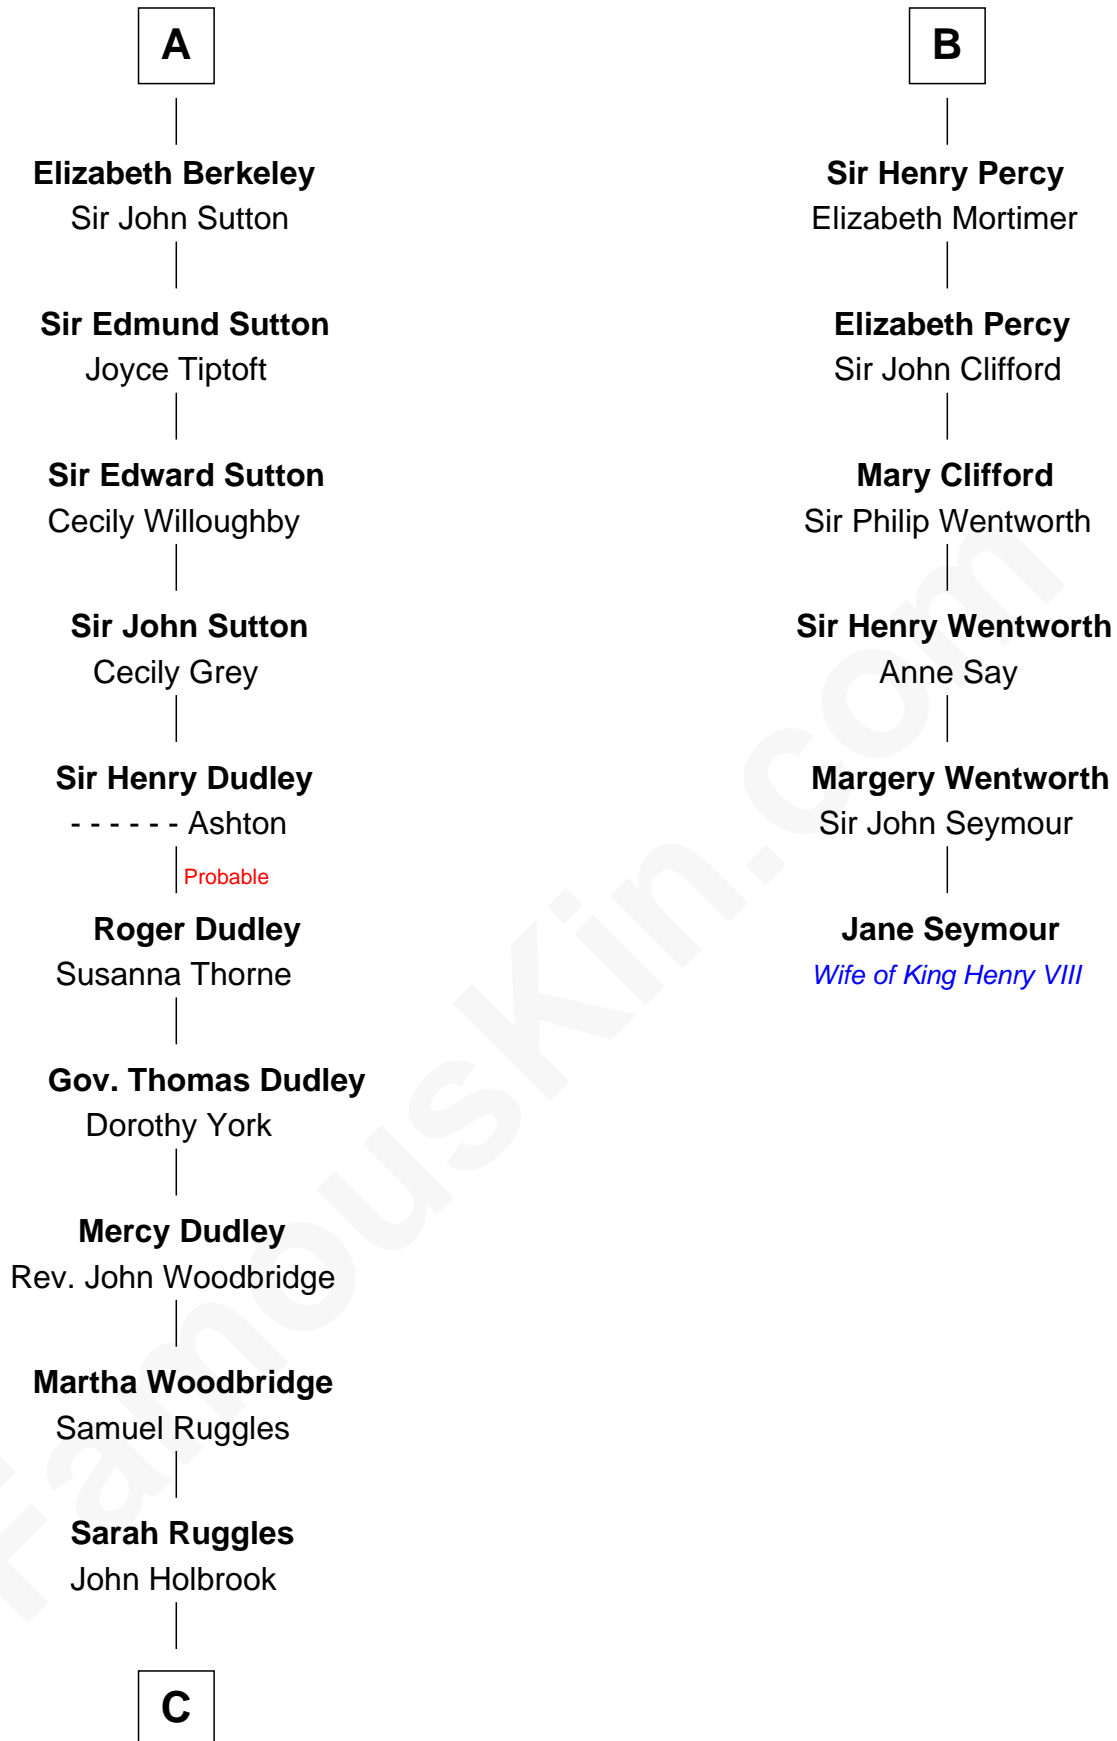

FamousKin.com
Relationship Chart of
William Marsh Rice
Founder of Rice University

12th cousin 9 times removed of

Jane Seymour
3rd Wife of King Henry VIII

Roland of Galloway
 Helena de Morville

C

John Holbrook

Mary Hunt

Hannah Holbrook

Urban Bates

Sarah Bates

David Rice

David Rice

Patty Hall

William Marsh Rice

Founder of Rice University