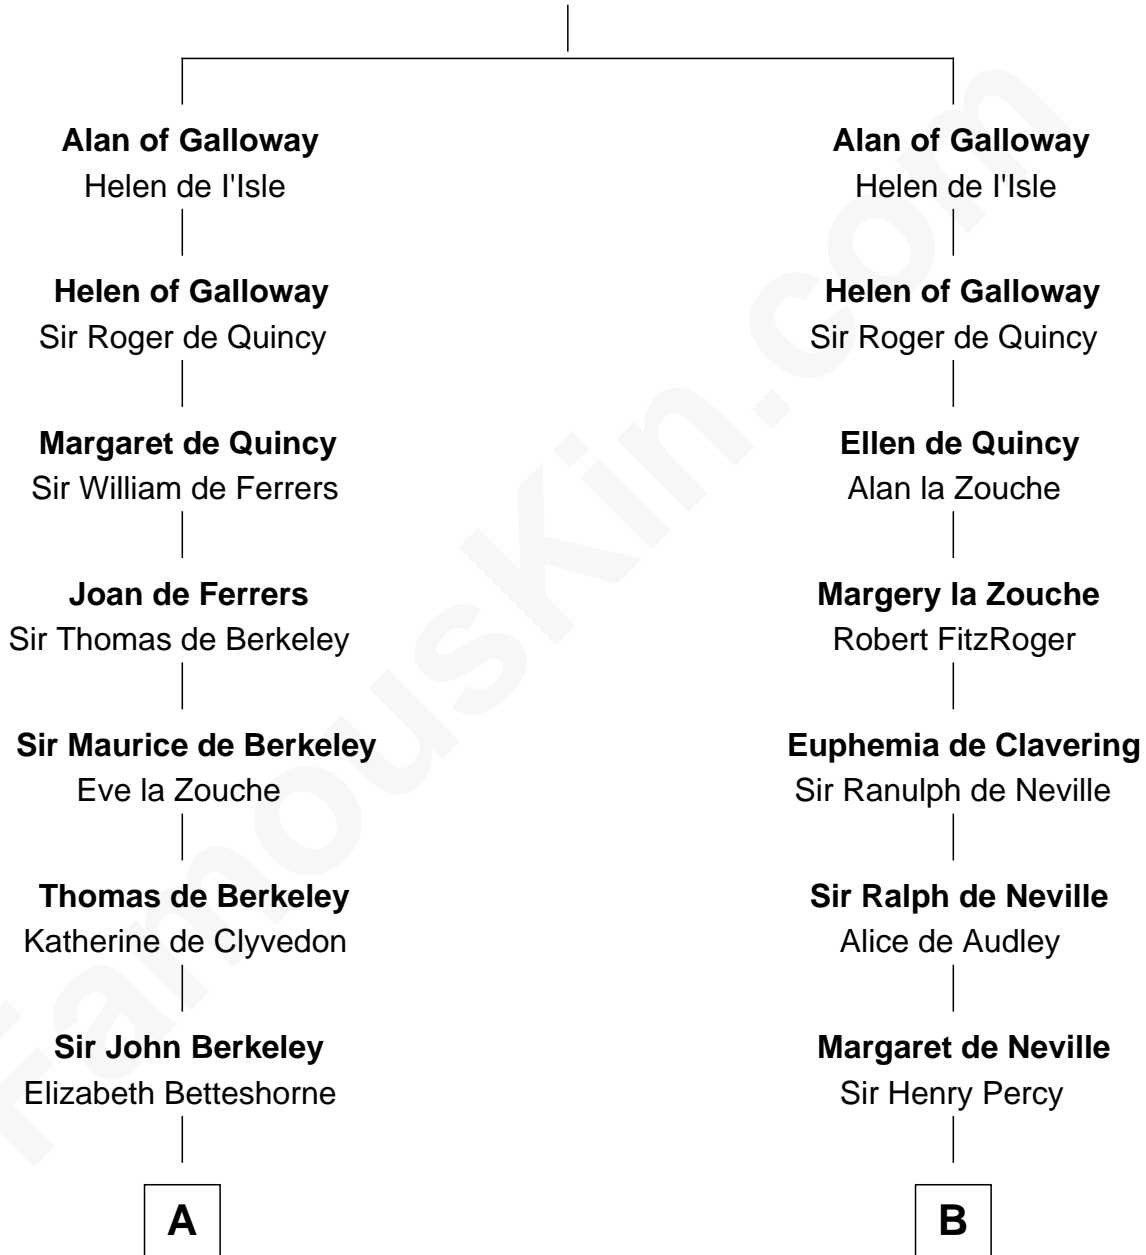

FamousKin.com
Relationship Chart of
William Marsh Rice
Founder of Rice University

12th cousin 9 times removed of

Jane Seymour
3rd Wife of King Henry VIII

Roland of Galloway
 Helena de Morville

C

John Holbrook

Mary Hunt

Hannah Holbrook

Urban Bates

Sarah Bates

David Rice

David Rice

Patty Hall

William Marsh Rice

Founder of Rice University