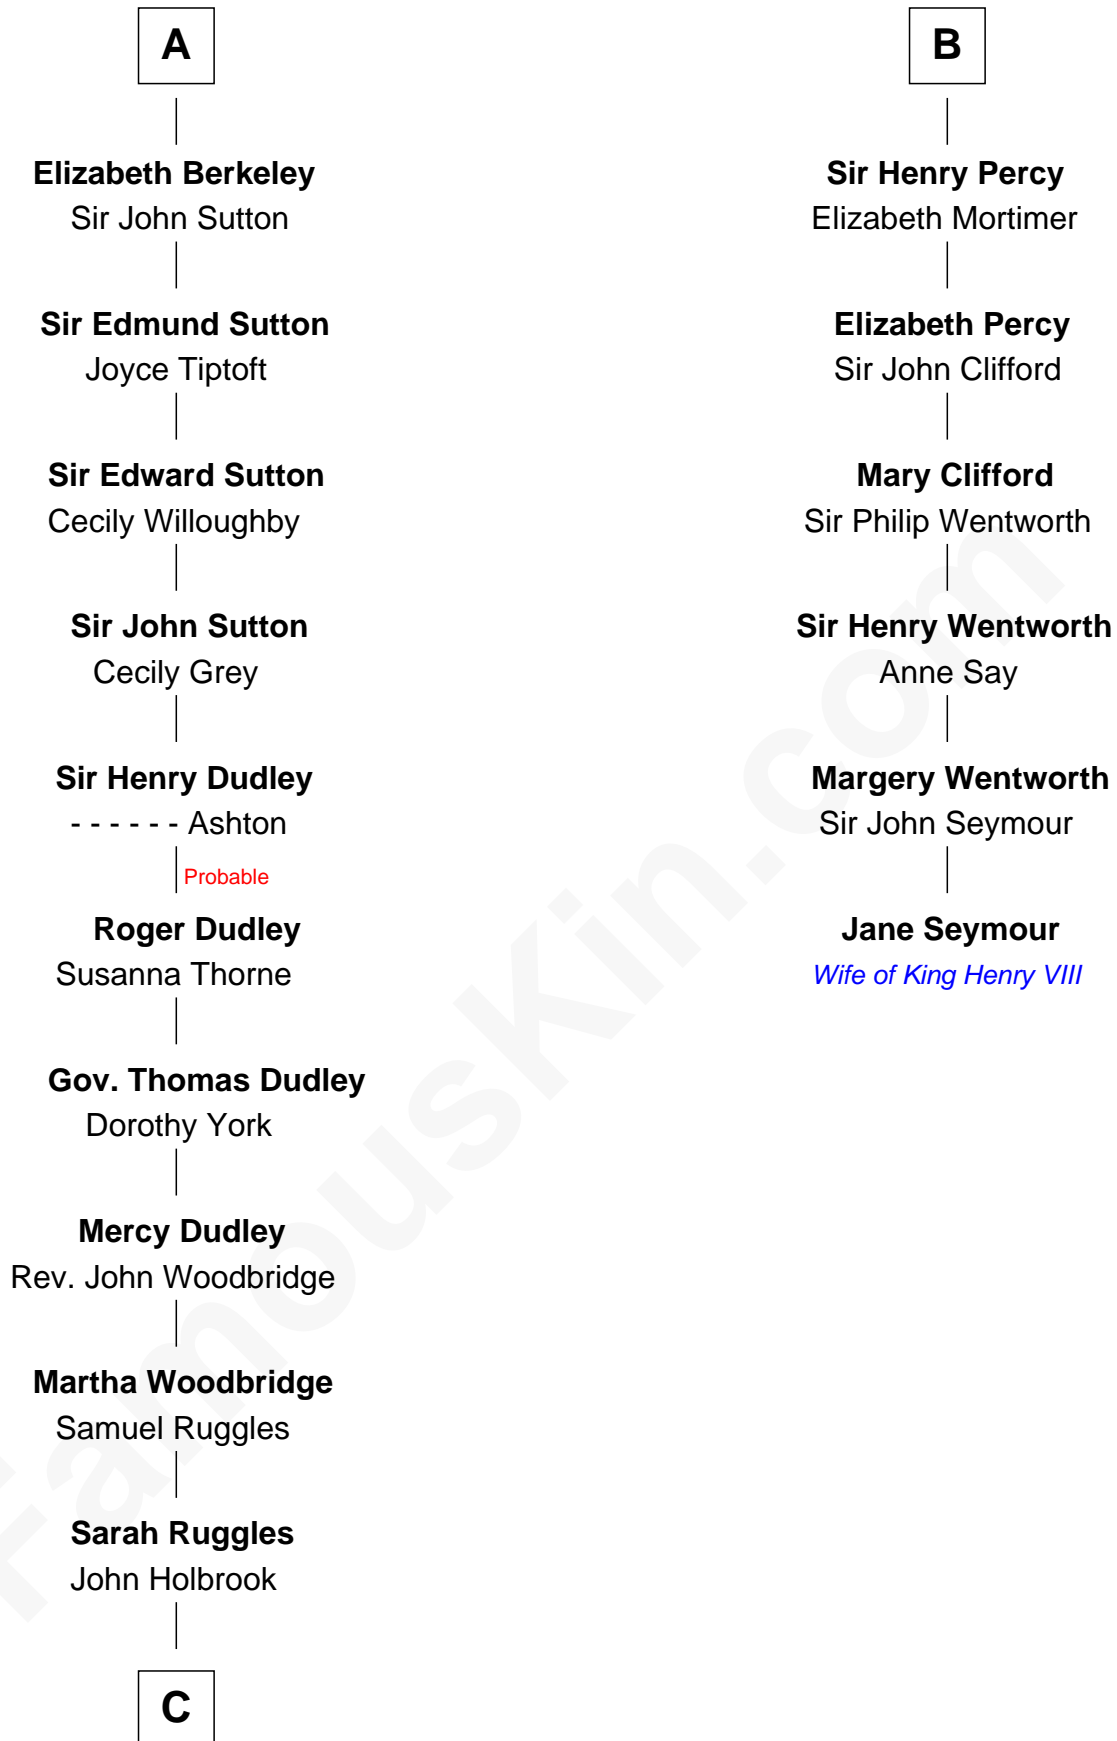

FamousKin.com Relationship Chart of

William Marsh Rice

Founder of Rice University

12th cousin 9 times removed of

Jane Seymour

3rd Wife of King Henry VIII

Robert de Beaumont
Petronella de Grantmesnil

Margaret de Beaumont
Sir Saher IV de Quincy

Sir Roger de Quincy
Helen of Galloway

Margaret de Quincy
Sir William de Ferrers

Joan de Ferrers
Sir Thomas de Berkeley

Sir Maurice de Berkeley
Eve la Zouche

Thomas de Berkeley
Katherine de Clyvedon

Sir John Berkeley
Elizabeth Betteshorne

A

Margaret de Beaumont
Sir Saher IV de Quincy

Sir Roger de Quincy
Helen of Galloway

Ellen de Quincy
Alan la Zouche

Margery la Zouche
Robert FitzRoger

Euphemia de Clavering
Sir Ranulph de Neville

Sir Ralph de Neville
Alice de Audley

Margaret de Neville
Sir Henry Percy

B

C

John Holbrook

Mary Hunt

Hannah Holbrook

Urban Bates

Sarah Bates