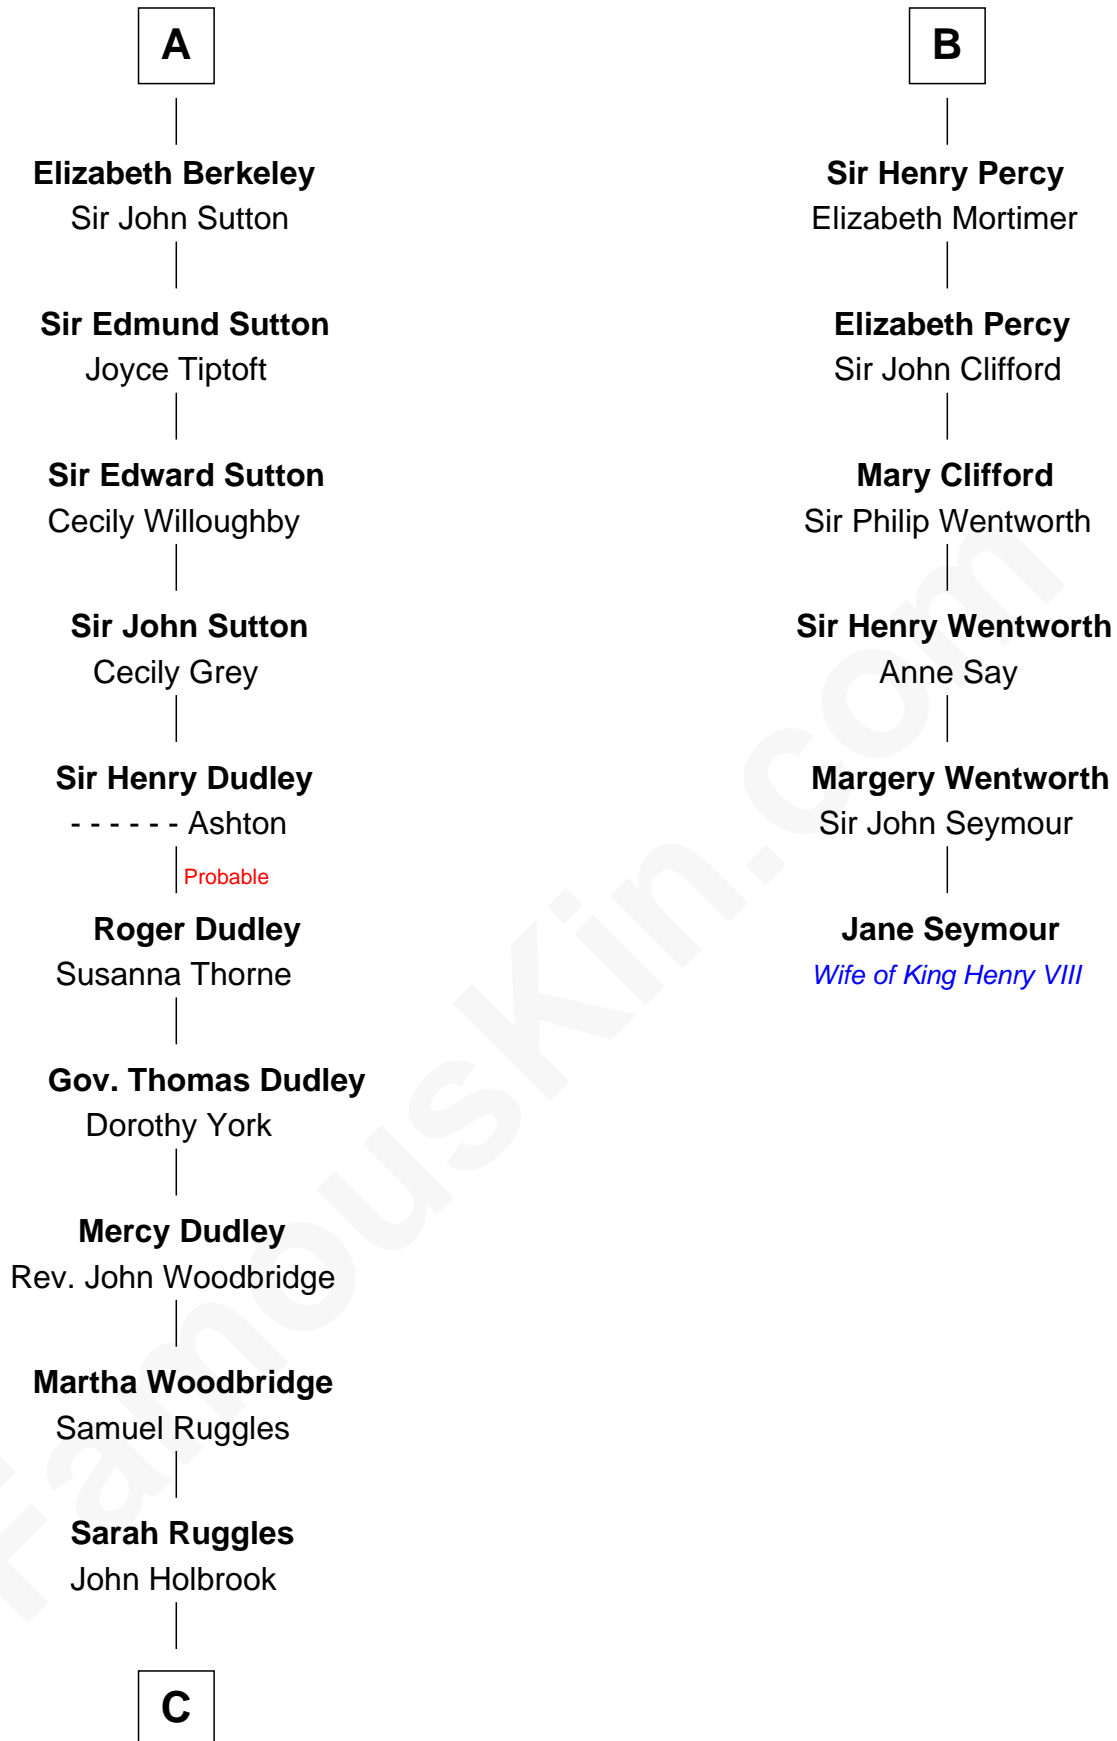

# FamousKin.com Relationship Chart of

**William Marsh Rice**

*Founder of Rice University*

12th cousin 9 times removed of

**Jane Seymour**

*3rd Wife of King Henry VIII*

**Robert de Quincy**

Orabel FitzNess

Margaret de Beaumont

**Sir Roger de Quincy**

Helen of Galloway

**Ellen de Quincy**

Alan la Zouche

**Margery la Zouche**

Robert FitzRoger

**Euphemia de Clavering**

Sir Ranulph de Neville

**Sir Ralph de Neville**

Alice de Audley

**Margaret de Neville**

Sir Henry Percy

**B**

**C**

John Holbrook

Mary Hunt

Hannah Holbrook

Urban Bates

Sarah Bates

David Rice

David Rice

Patty Hall

**William Marsh Rice**