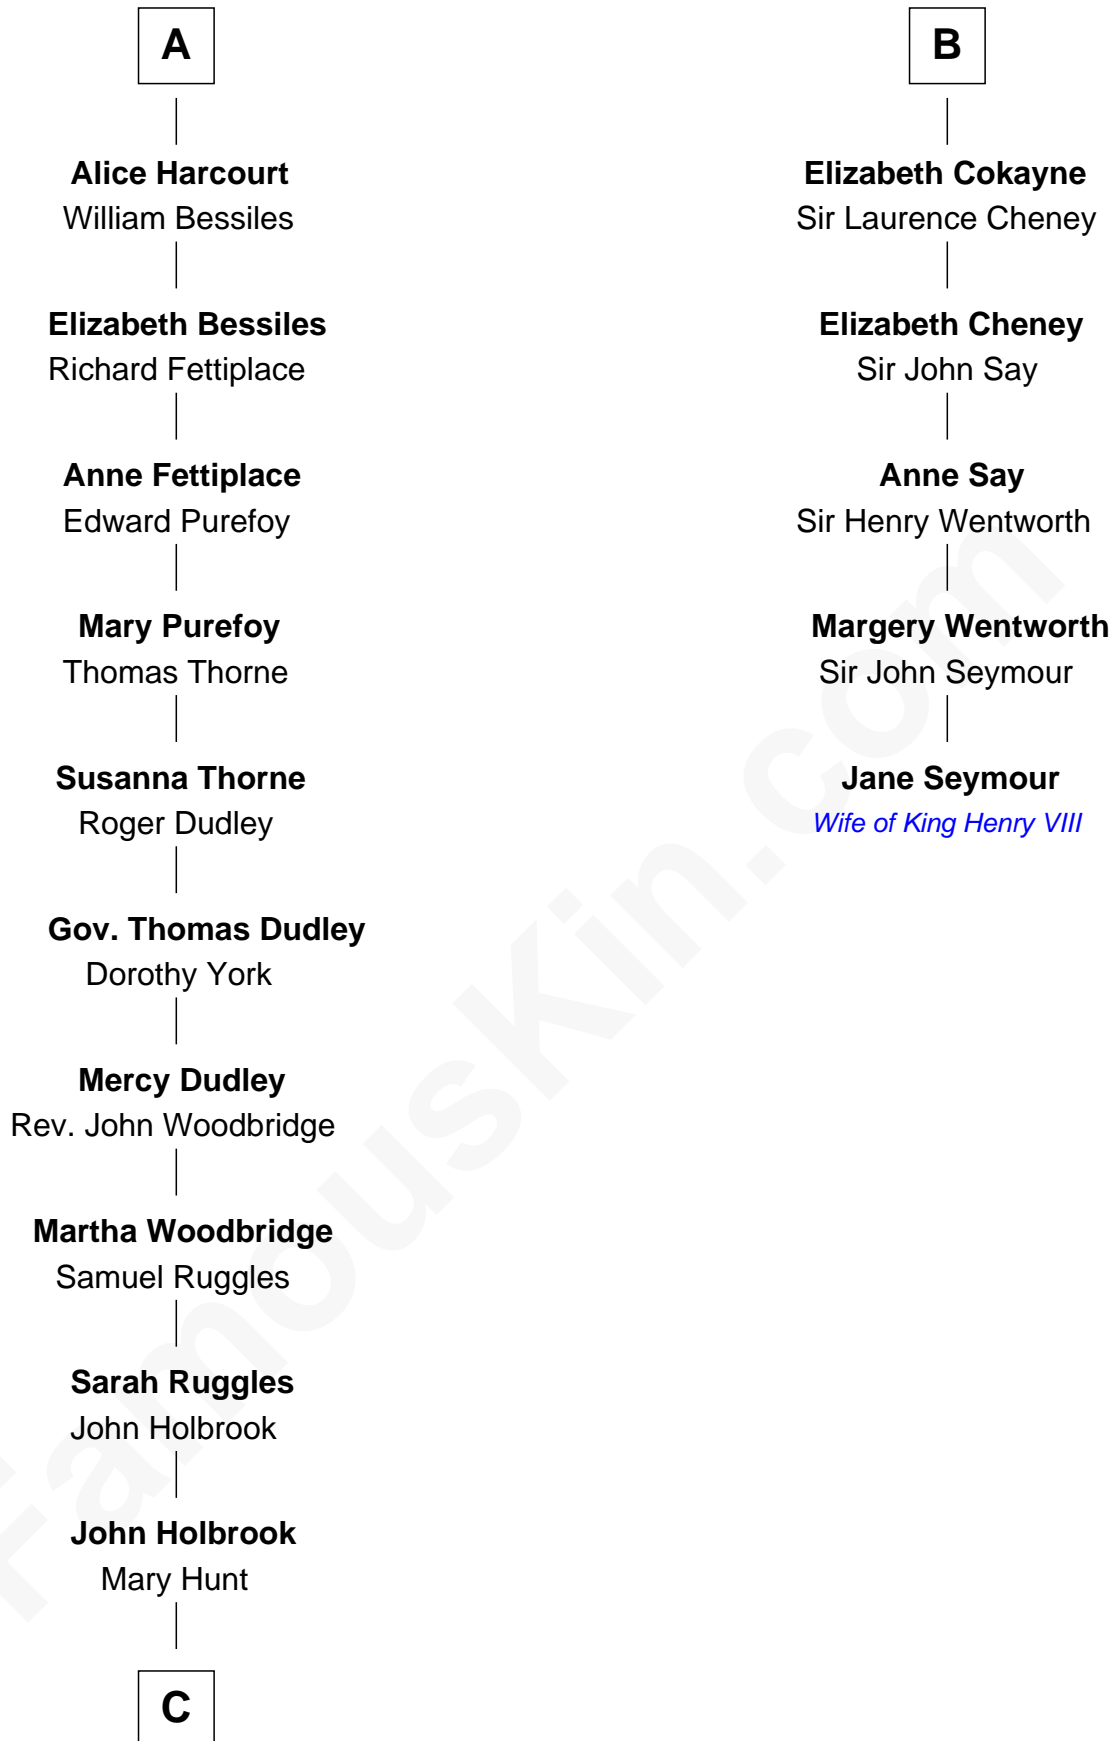

**FamousKin.com**  
**Relationship Chart of**  
**William Marsh Rice**  
*Founder of Rice University*

11th cousin 9 times removed of

**Jane Seymour**  
*3rd Wife of King Henry VIII*

**C**

—  
**Hannah Holbrook**

Urban Bates

—  
**Sarah Bates**

David Rice

—  
**David Rice**

Patty Hall

—  
**William Marsh Rice**

*Founder of Rice University*

FamousKin.com