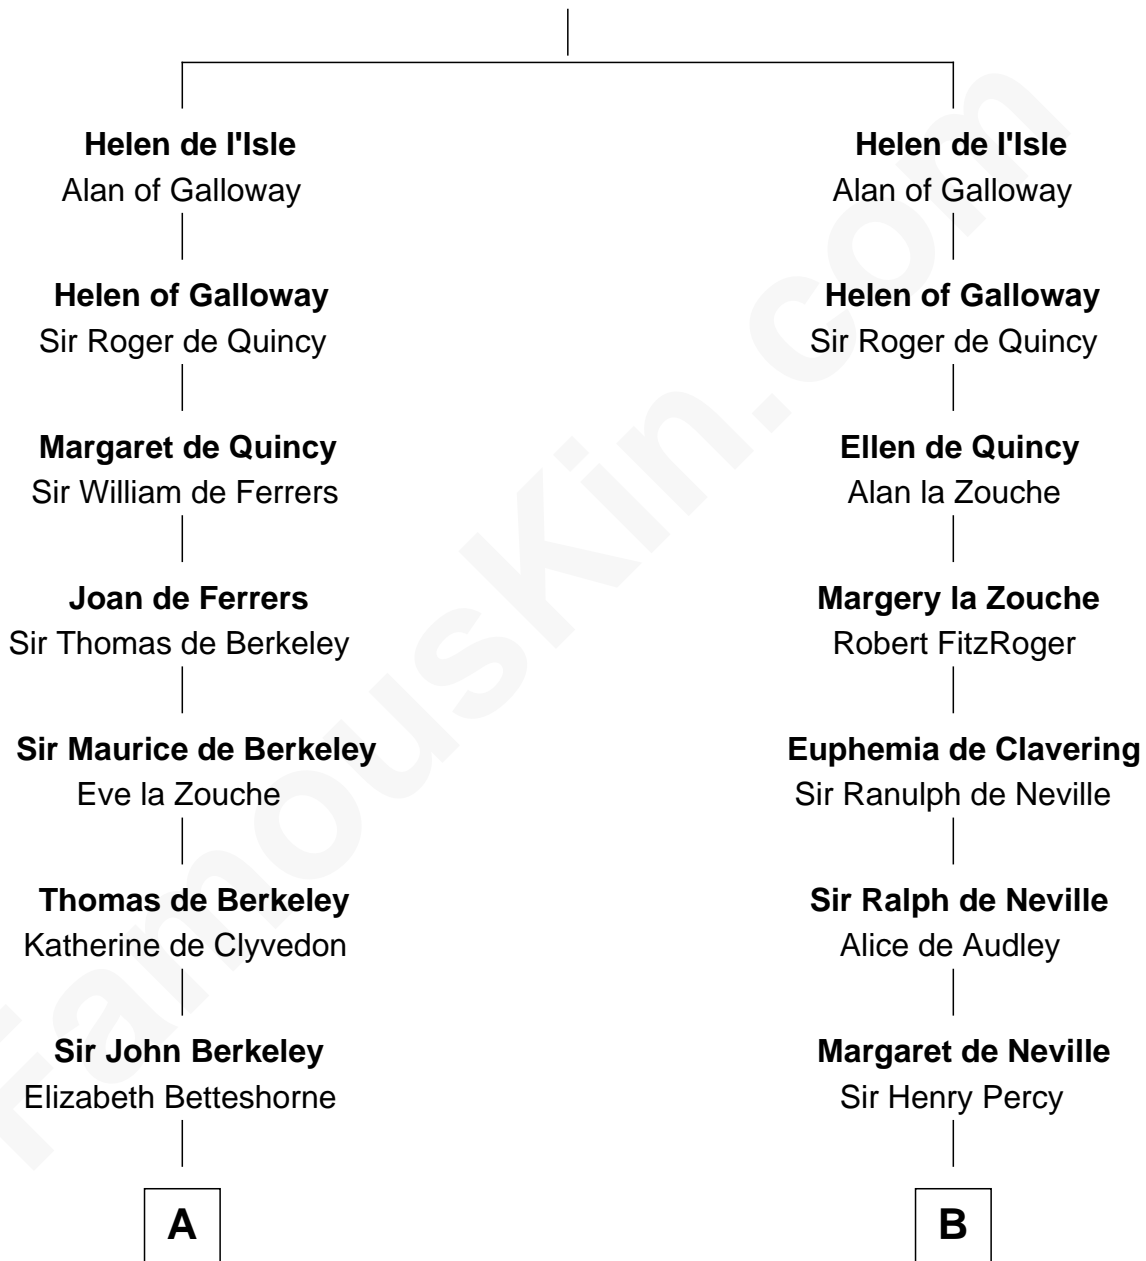

**FamousKin.com**  
**Relationship Chart of**  
**William Marsh Rice**  
*Founder of Rice University*

12th cousin 9 times removed of

**Jane Seymour**  
*3rd Wife of King Henry VIII*

**Reginald de l'Isle**  
 Fonia of Moray

**C**

John Holbrook

Mary Hunt

Hannah Holbrook

Urban Bates

Sarah Bates

David Rice

David Rice

Patty Hall

William Marsh Rice

*Founder of Rice University*