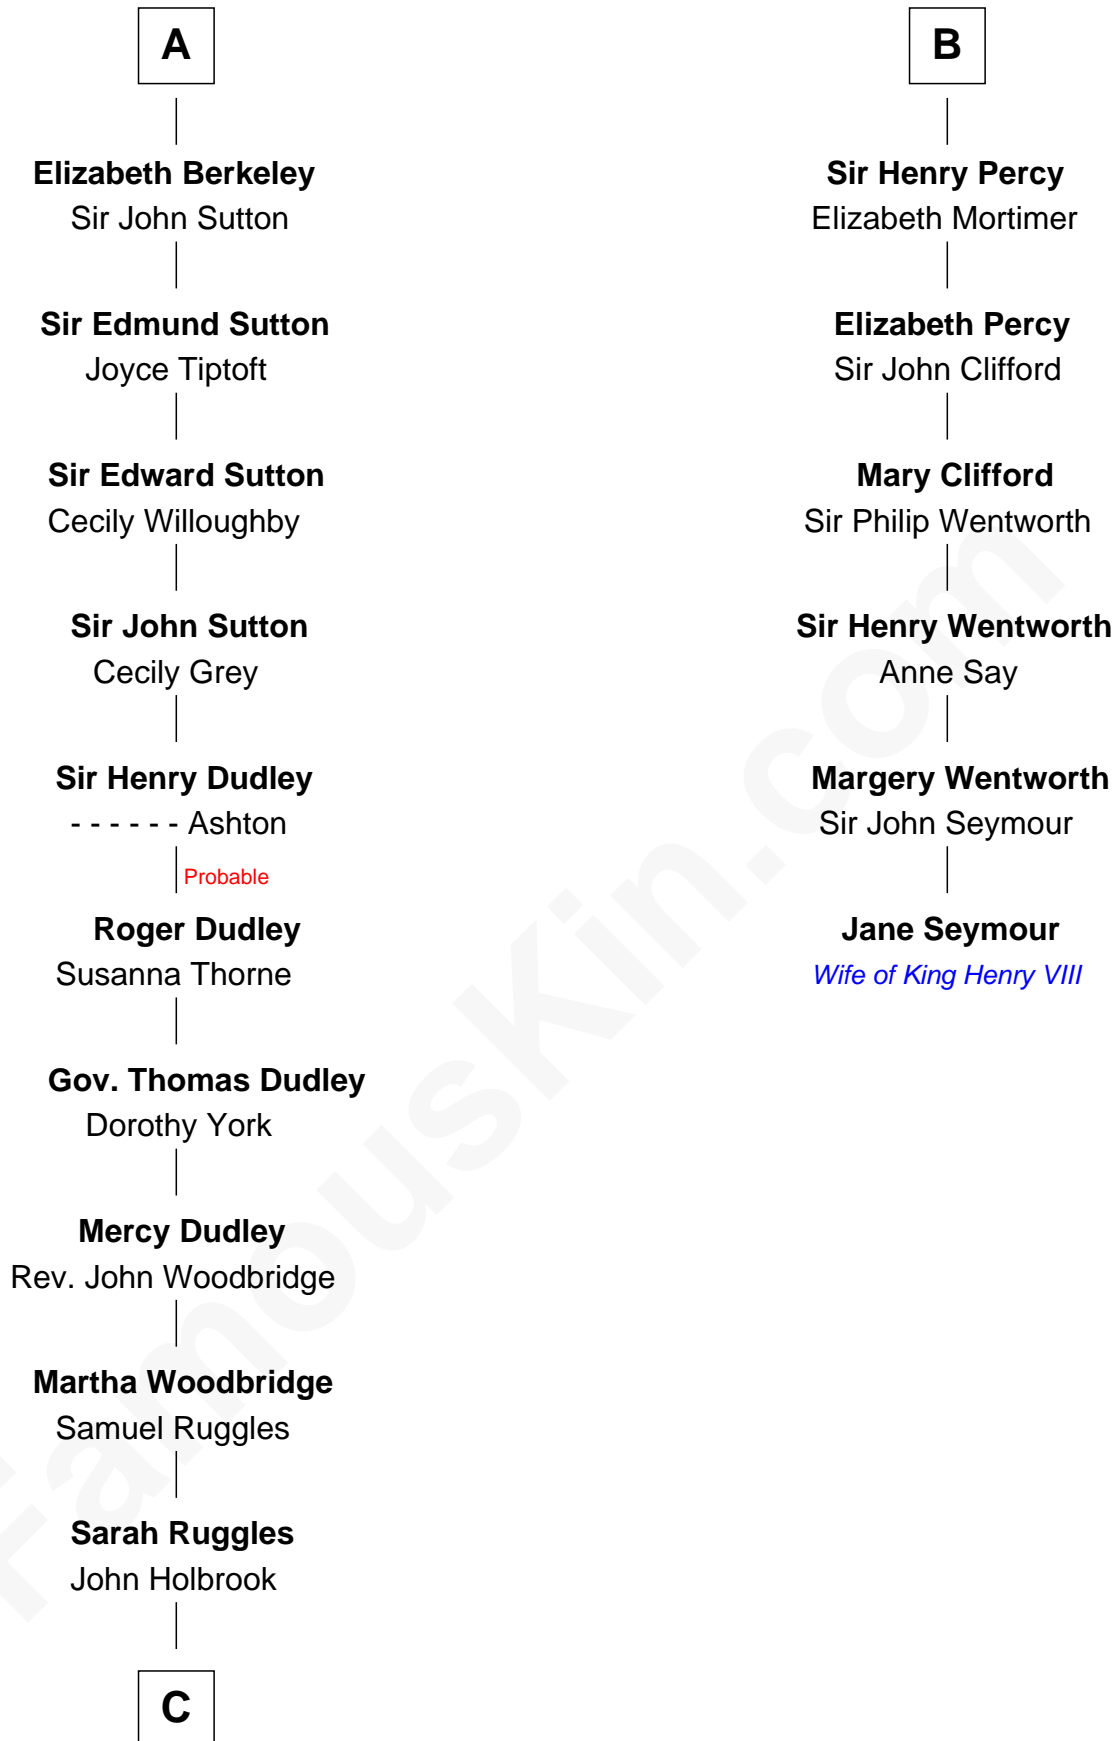

**FamousKin.com**  
**Relationship Chart of**  
**William Marsh Rice**  
*Founder of Rice University*

12th cousin 9 times removed of

**Jane Seymour**  
*3rd Wife of King Henry VIII*

**Reginald de l'Isle**  
 Fonia of Moray

**C**

John Holbrook

Mary Hunt

Hannah Holbrook

Urban Bates

Sarah Bates

David Rice

David Rice

Patty Hall

William Marsh Rice

*Founder of Rice University*