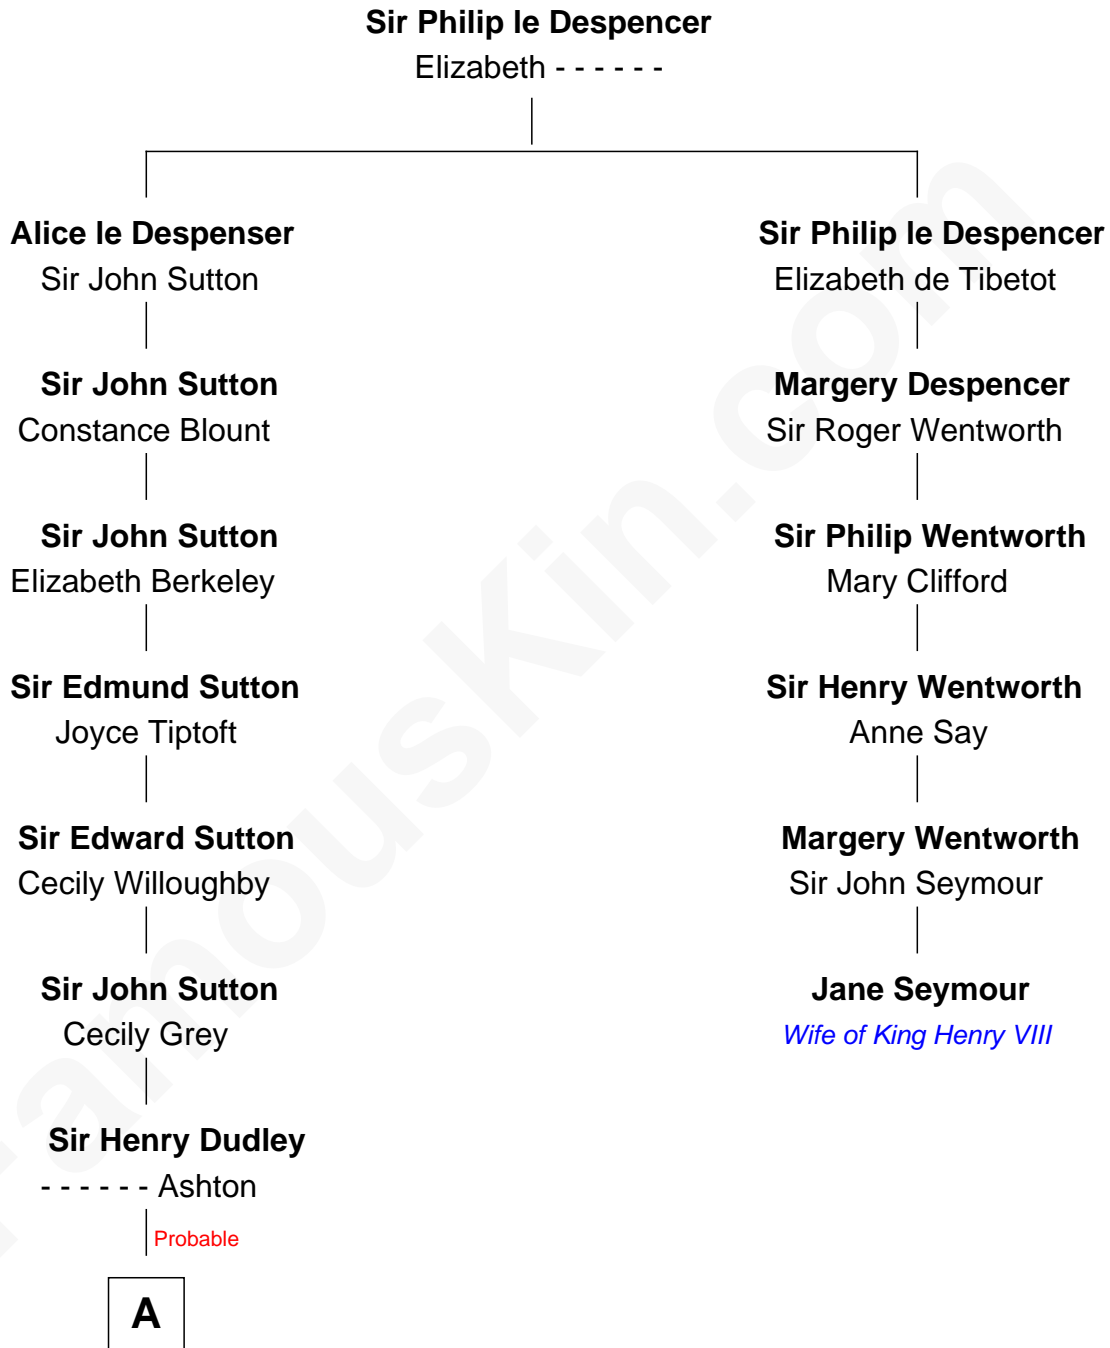

# FamousKin.com Relationship Chart of

**William Marsh Rice**  
*Founder of Rice University*

5th cousin 11 times removed of

**Jane Seymour**  
*3rd Wife of King Henry VIII*

**A**

**Roger Dudley**  
Susanna Thorne

**Gov. Thomas Dudley**  
Dorothy York

**Mercy Dudley**  
Rev. John Woodbridge

**Martha Woodbridge**  
Samuel Ruggles

**Sarah Ruggles**  
John Holbrook

**John Holbrook**  
Mary Hunt

**Hannah Holbrook**  
Urban Bates

**Sarah Bates**  
David Rice

**David Rice**  
Patty Hall

**William Marsh Rice**  
*Founder of Rice University*