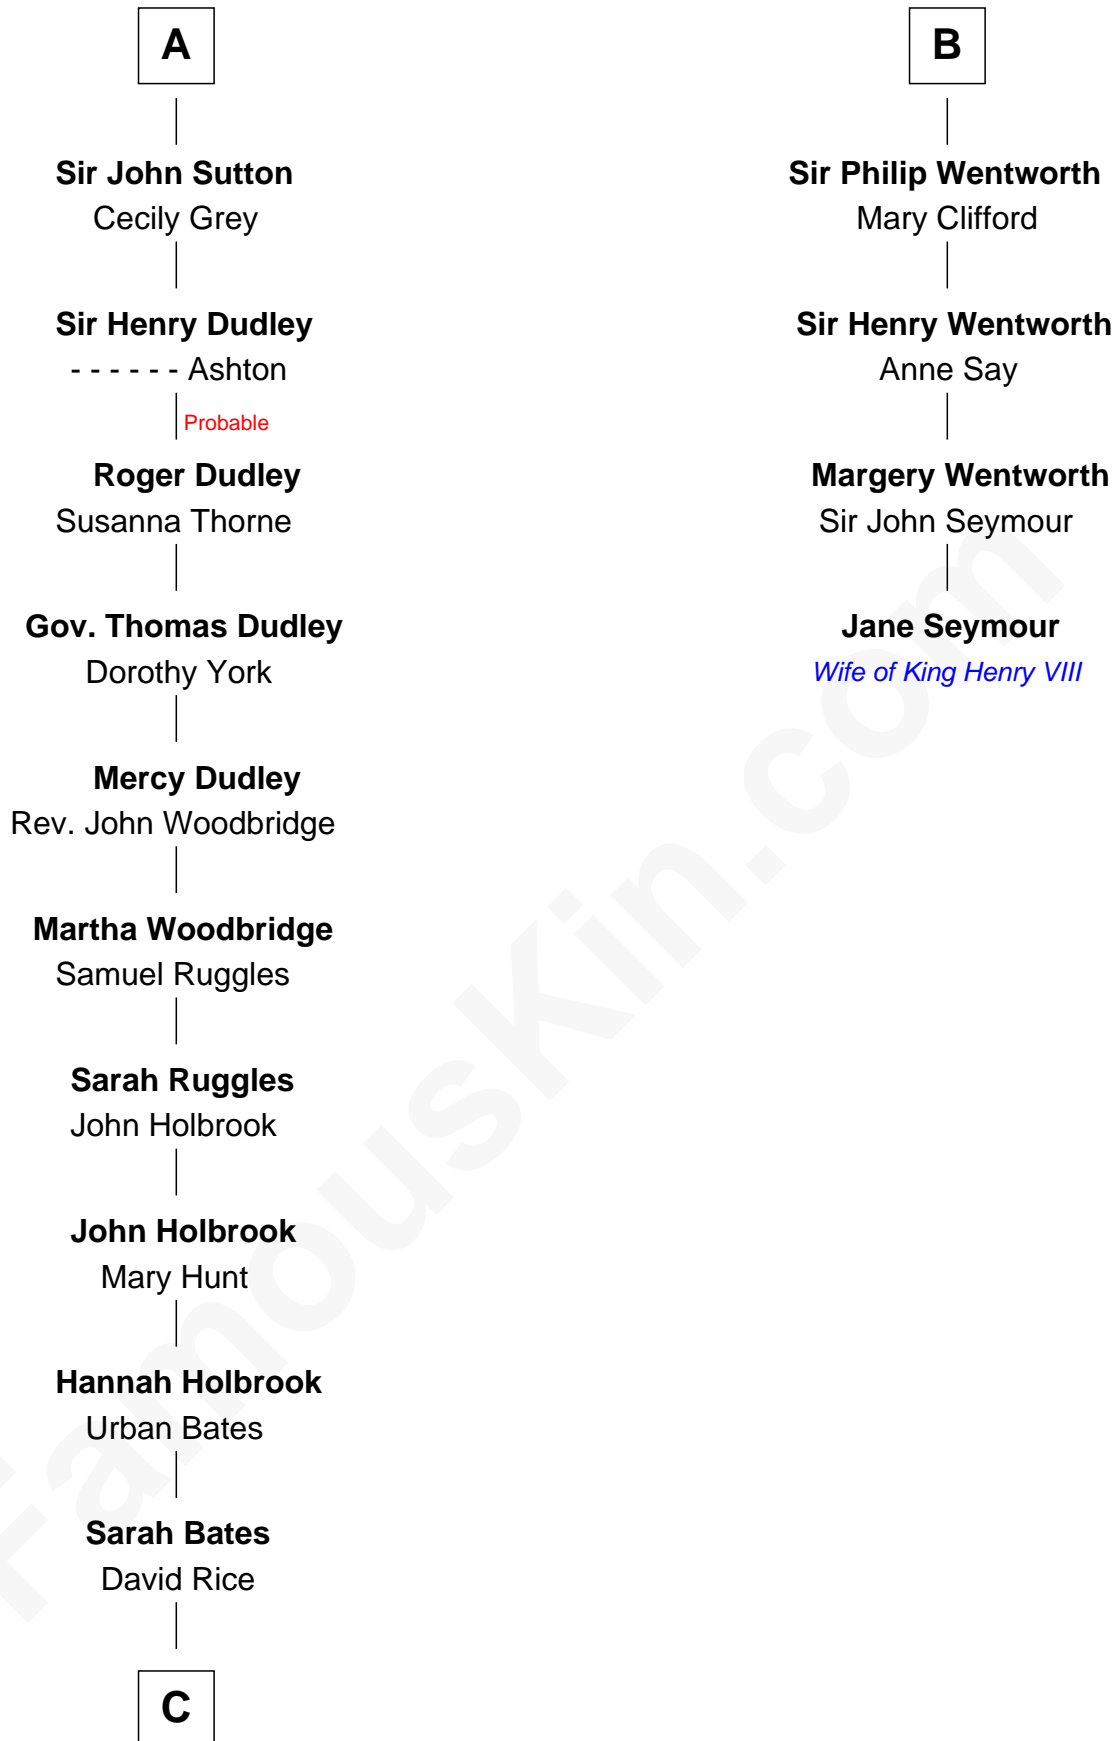

**FamousKin.com**  
**Relationship Chart of**  
**William Marsh Rice**  
*Founder of Rice University*

10th cousin 8 times removed of

**Jane Seymour**  
*3rd Wife of King Henry VIII*

**C**

—  
**David Rice**  
Patty Hall

—  
**William Marsh Rice**  
*Founder of Rice University*

FamousKin.com