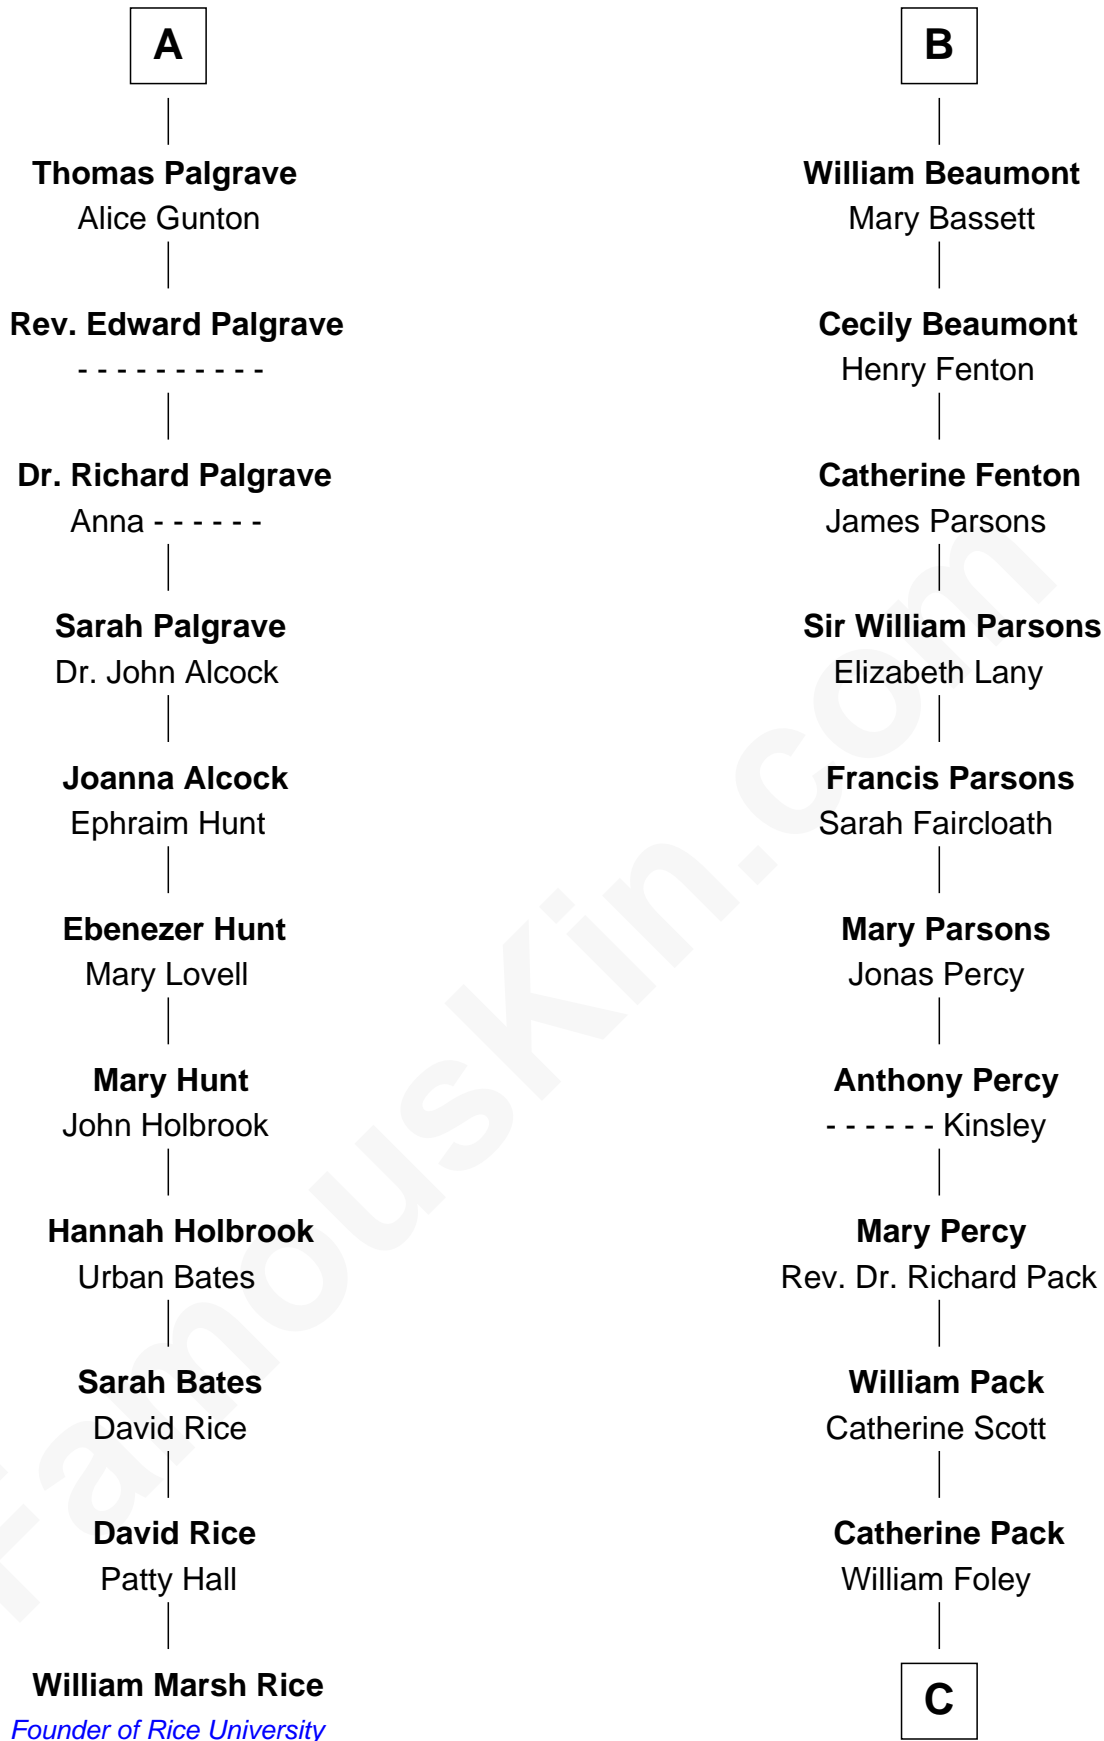

# FamousKin.com Relationship Chart of

**William Marsh Rice**

*Founder of Rice University*

17th cousin 1 time removed of

**Sir Arthur Conan Doyle**

*Author, "Sherlock Holmes"*

**Humphrey de Bohun**

Elizabeth Plantagenet

**Sir William de Bohun**  
Elizabeth de Badlesmere

**Elizabeth de Bohun**  
Sir Richard Fitzalan

**Elizabeth Fitzalan**  
Sir Robert Goushill

**Elizabeth Goushill**  
Sir Robert Wingfield

**Elizabeth Wingfield**  
Sir William Brandon

**Eleanor Brandon**  
John Glemham

**Anne Glemham**  
Henry Palgrave

**A**

**Eleanor de Bohun**  
Sir James le Boteler

**Pernel le Boteler**  
Sir Gilbert Talbot

**Elizabeth Talbot**  
Sir Henry de Grey

**Margaret de Grey**  
Sir John Darcy

**John Darcy**  
Joan de Greystoke

**Joan Darcy**  
John Beaumont

**George Beaumont**  
Joan Pauncefoot

**B**

C

Mary Josephine Elizabeth Foley

Charles Altamont Doyle

Sir Arthur Conan Doyle