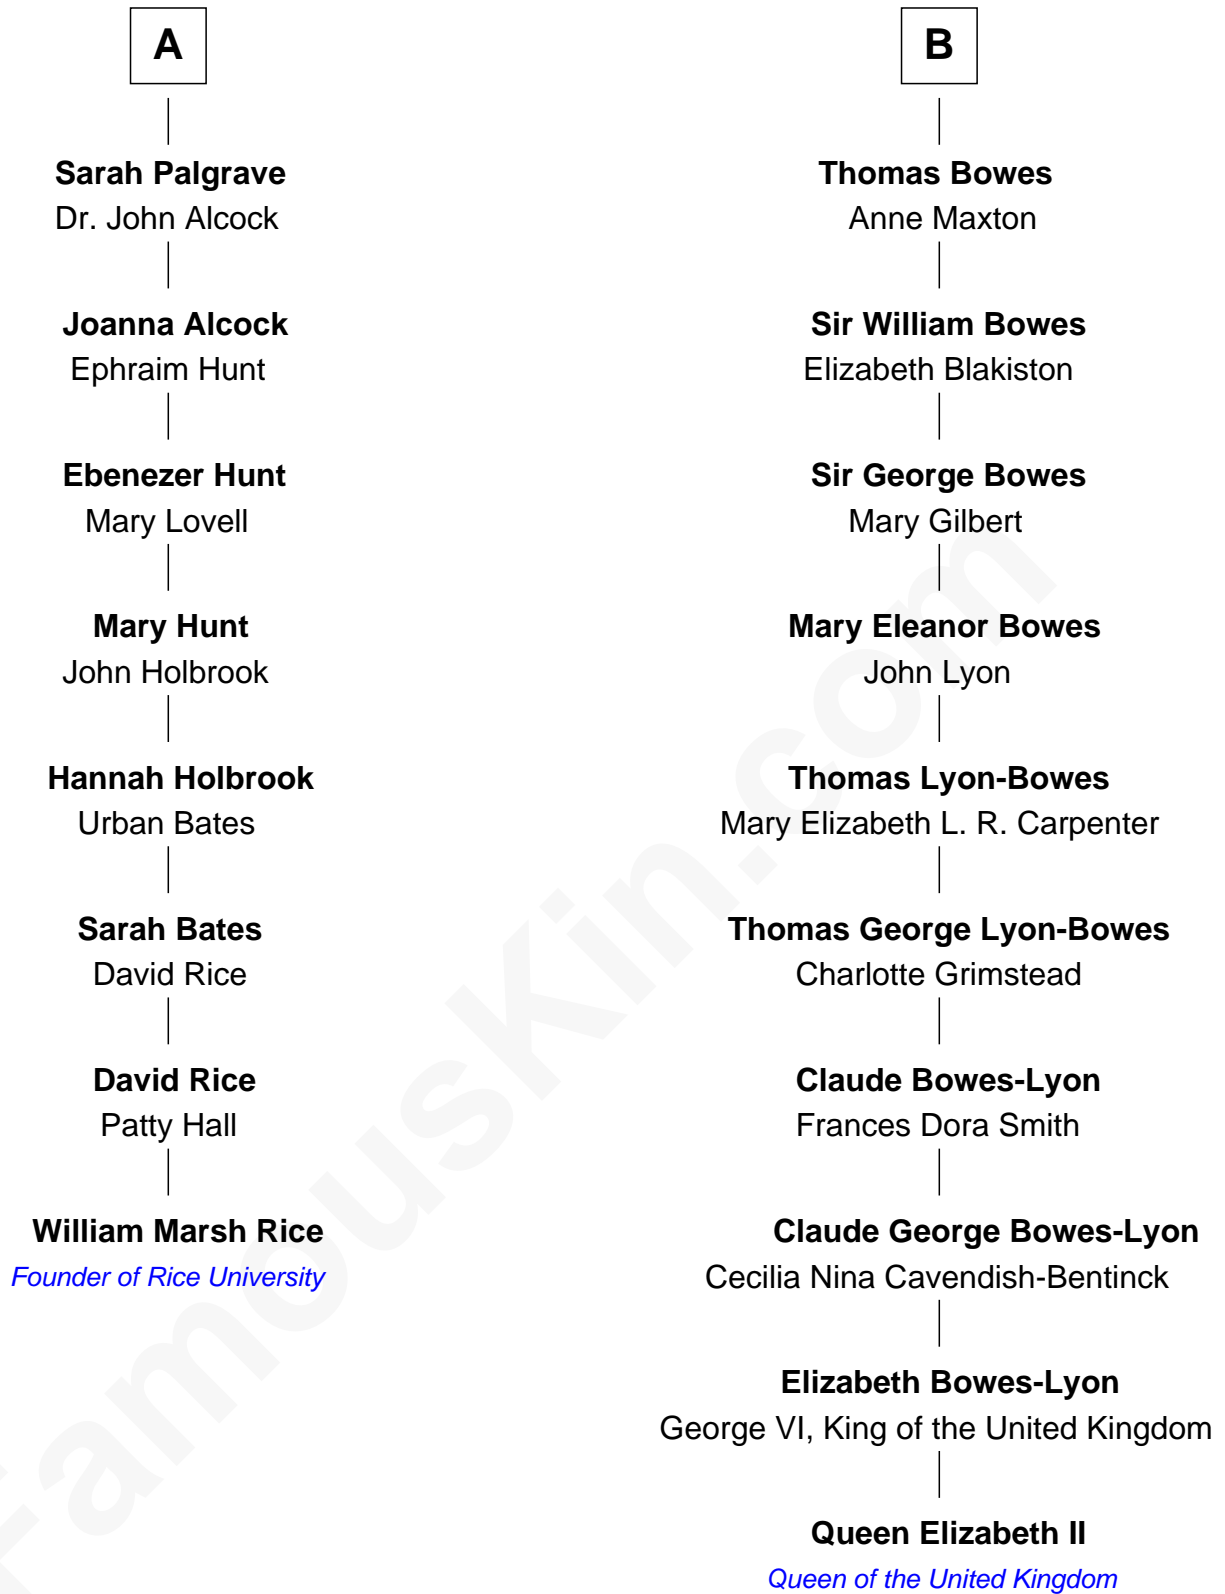

# FamousKin.com Relationship Chart of

**William Marsh Rice**

*Founder of Rice University*

14th cousin 2 times removed of

**Queen Elizabeth II**

*Queen of the United Kingdom*

**Sir Robert Goushill**

Elizabeth Fitzalan

**Elizabeth Goushill**

Sir Robert Wingfield

**Elizabeth Wingfield**

Sir William Brandon

**Eleanor Brandon**

John Glemham

**Anne Glemham**

Henry Palgrave

**Margaret Stanley**

Sir William Troutbeck

**Adam Troutbeck**

Joan Molyneux

**Margaret Troutbeck**

Sir John Talbot

**Sir John Talbot**

Frances Giffard

**Jane Talbot**

Sir George Bowes

**Thomas Bowes**

Anne Warcop

**B**

Elizabeth II photo by [Eric Draper](#)