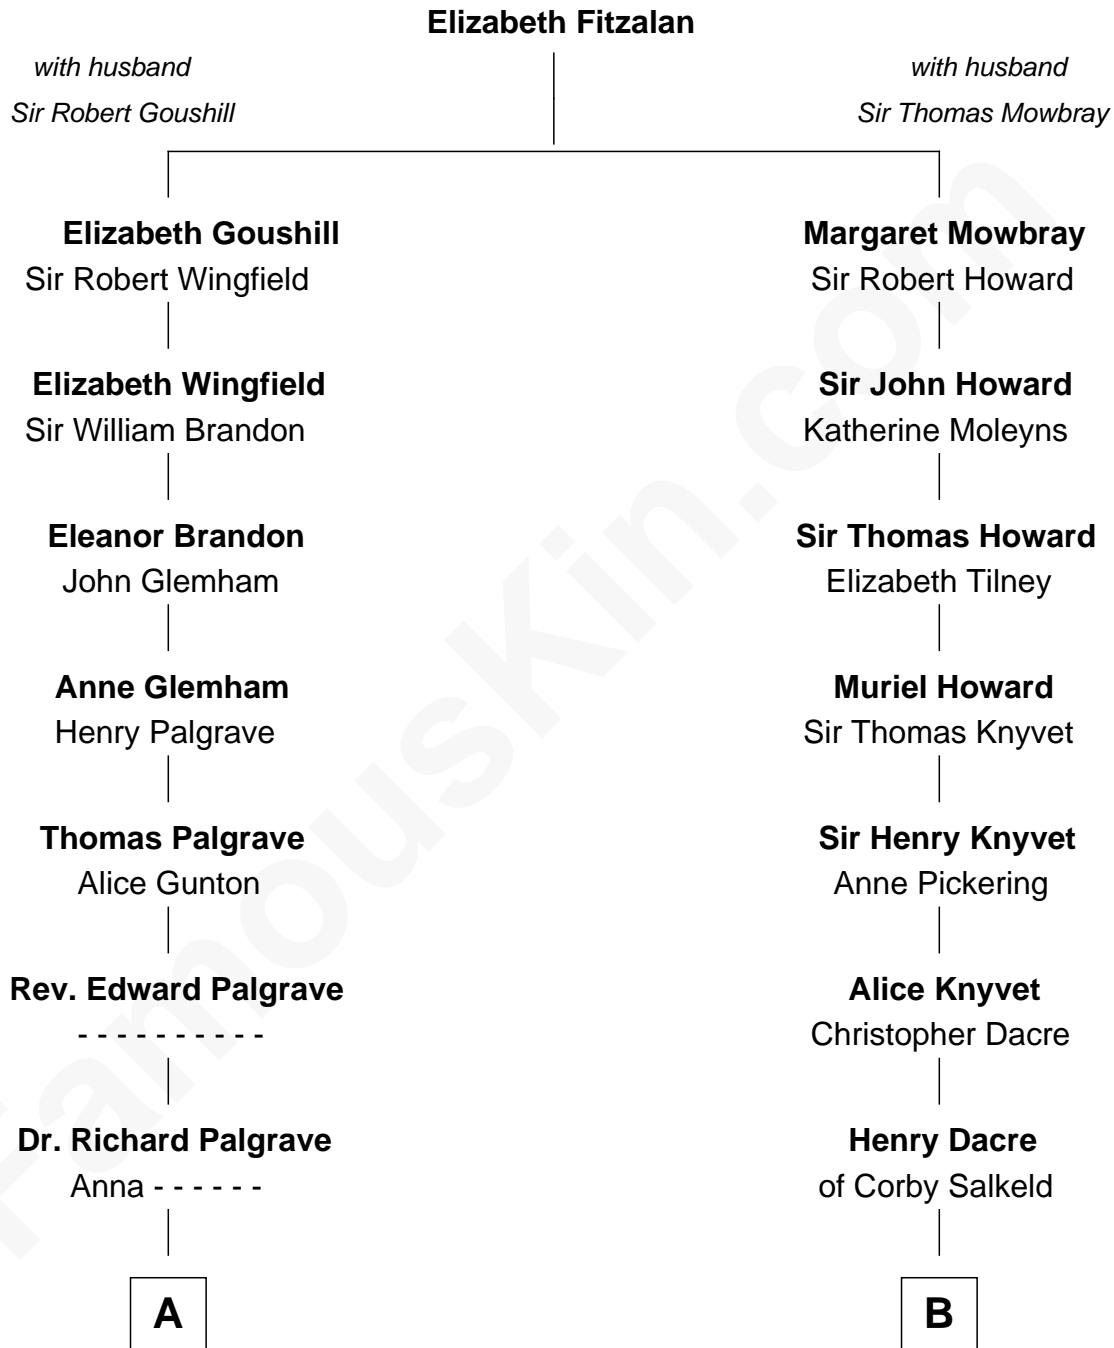

FamousKin.com
Relationship Chart of
William Marsh Rice
Founder of Rice University

14th cousin 3 times removed of

Tilda Swinton
Movie Actress

Tilda Swinton photo by [Nicolas Genin](#) (CC BY-SA 2.0)