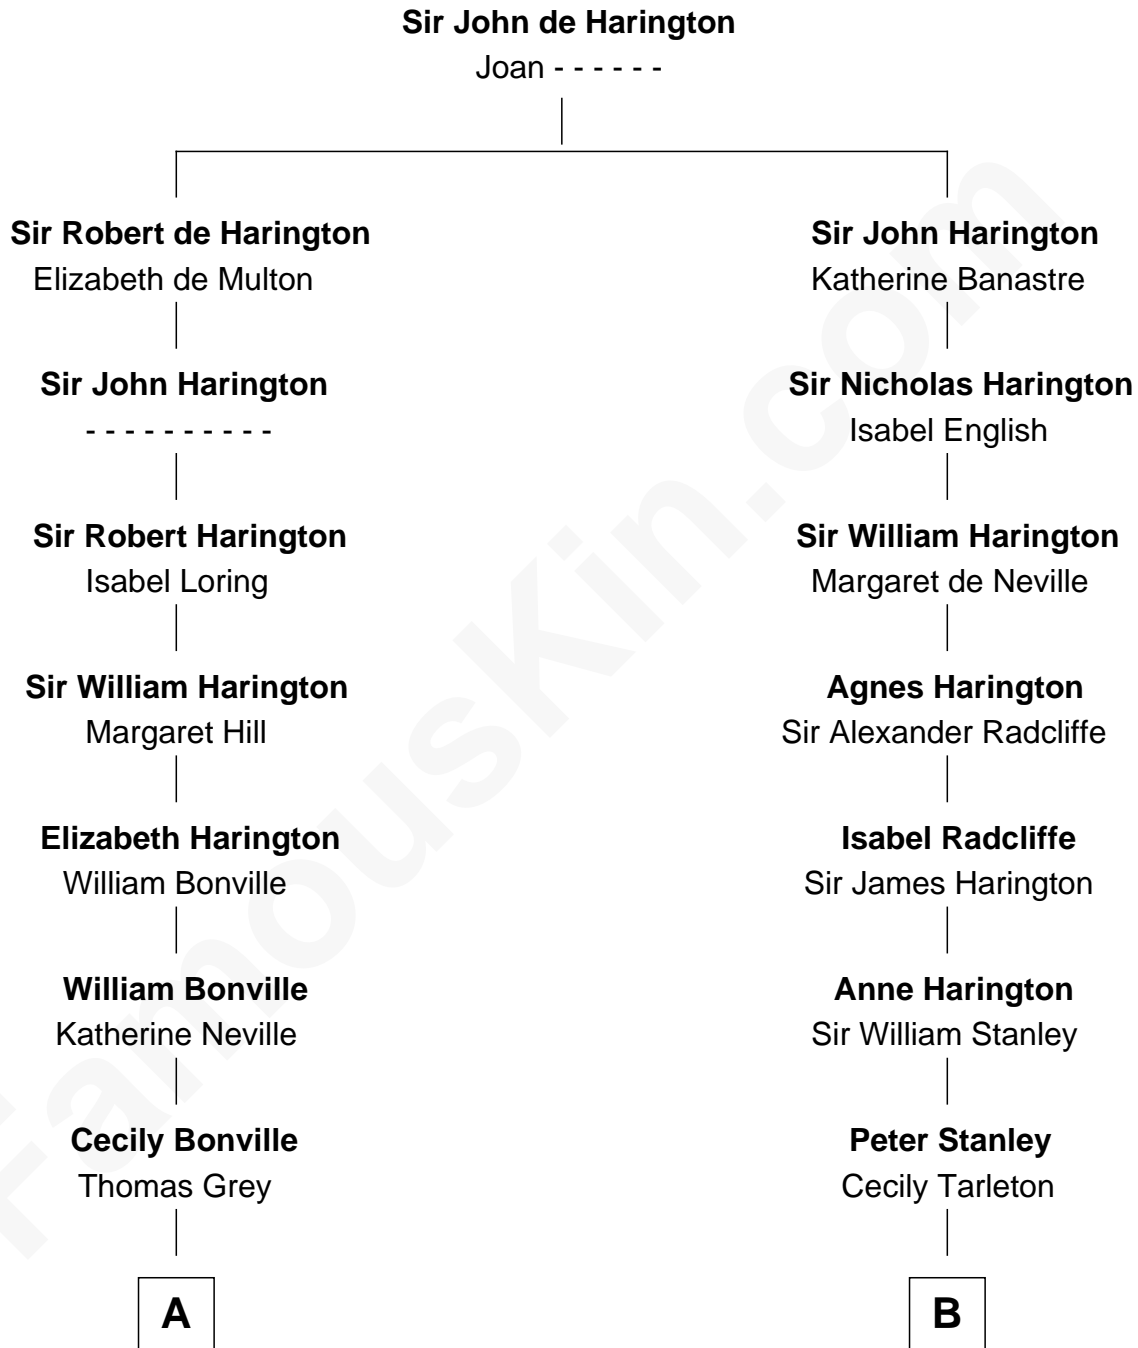

**FamousKin.com**  
**Relationship Chart of**  
**William Marsh Rice**  
*Founder of Rice University*

**15th cousin 3 times removed of**  
**Fitzhugh Lee**  
*40th Governor of Virginia*

**C**

—  
**David Rice**

Patty Hall

—  
**William Marsh Rice**

*Founder of Rice University*

FamousKin.com