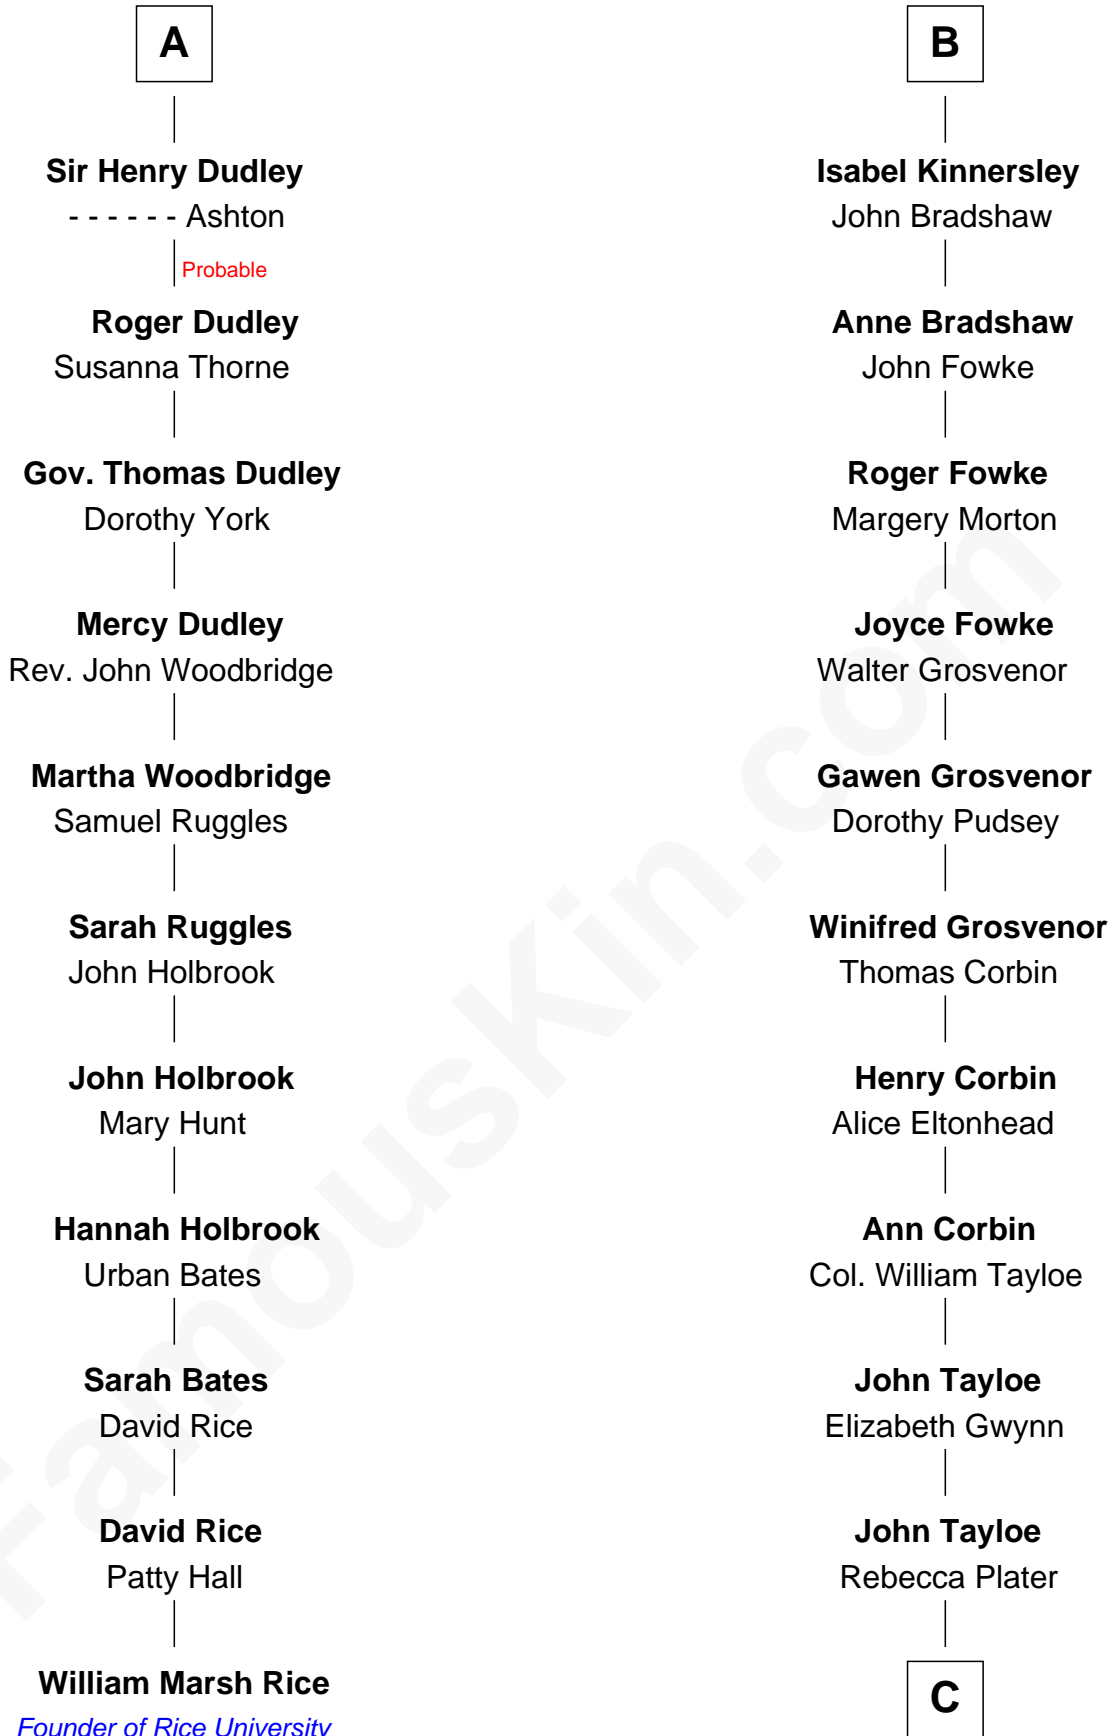

FamousKin.com Relationship Chart of

William Marsh Rice

Founder of Rice University

17th cousin 1 time removed of

Edward Lloyd V

13th Governor of Maryland

Sir William de Ros
Margery de Badlesmere

Thomas de Ros
Beatrice de Stafford

Margaret de Ros
Sir Reynold Grey

Margaret Grey
Sir William Bonville

William Bonville
Elizabeth Harington

William Bonville
Katherine Neville

Cecily Bonville
Thomas Grey

Cecily Grey
Sir John Sutton

A

Maud de Roos
John de Welles

Margery de Welles
Stephen le Scrope

Maude le Scrope
Sir Baldwin Freville

Joyce Freville
Sir Roger Aston

Sir Robert Aston
Isabel Brereton

John Aston
Elizabeth Delves

Margaret Aston
John Kinnersley

B

C

Elizabeth Tayloe
Col. Edward Lloyd

Edward Lloyd V
13th Governor of Maryland

FamousKin.com