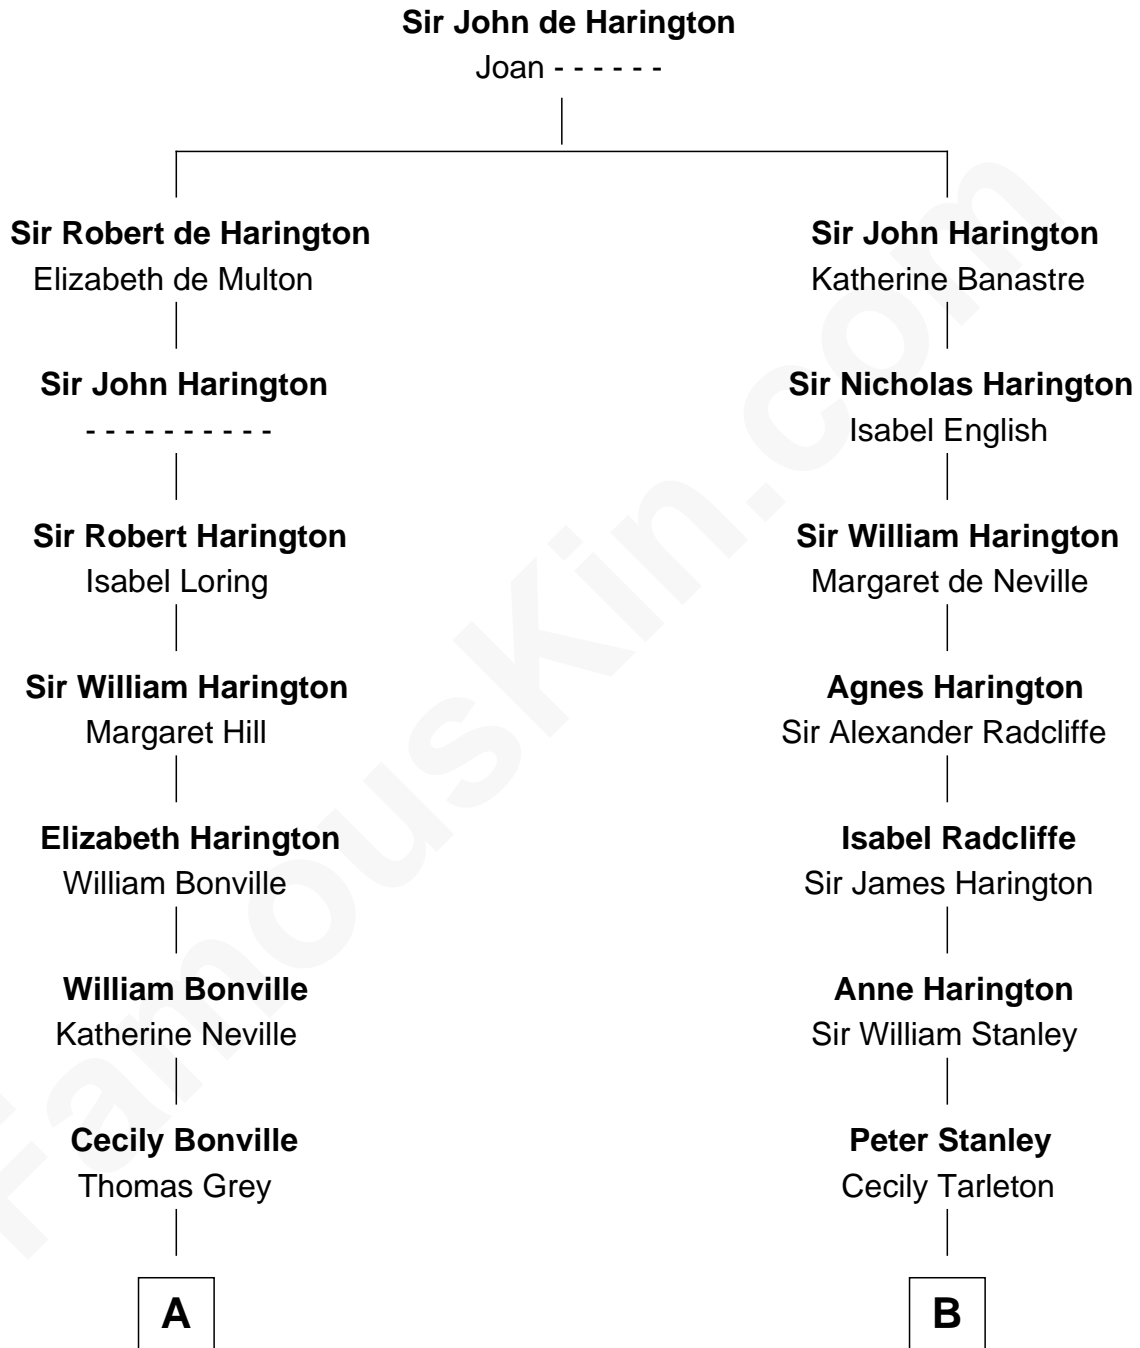

FamousKin.com
Relationship Chart of
William Marsh Rice
Founder of Rice University

14th cousin 4 times removed of

Edward Lloyd V
13th Governor of Maryland

C

—
David Rice

Patty Hall

—
William Marsh Rice

Founder of Rice University

FamousKin.com