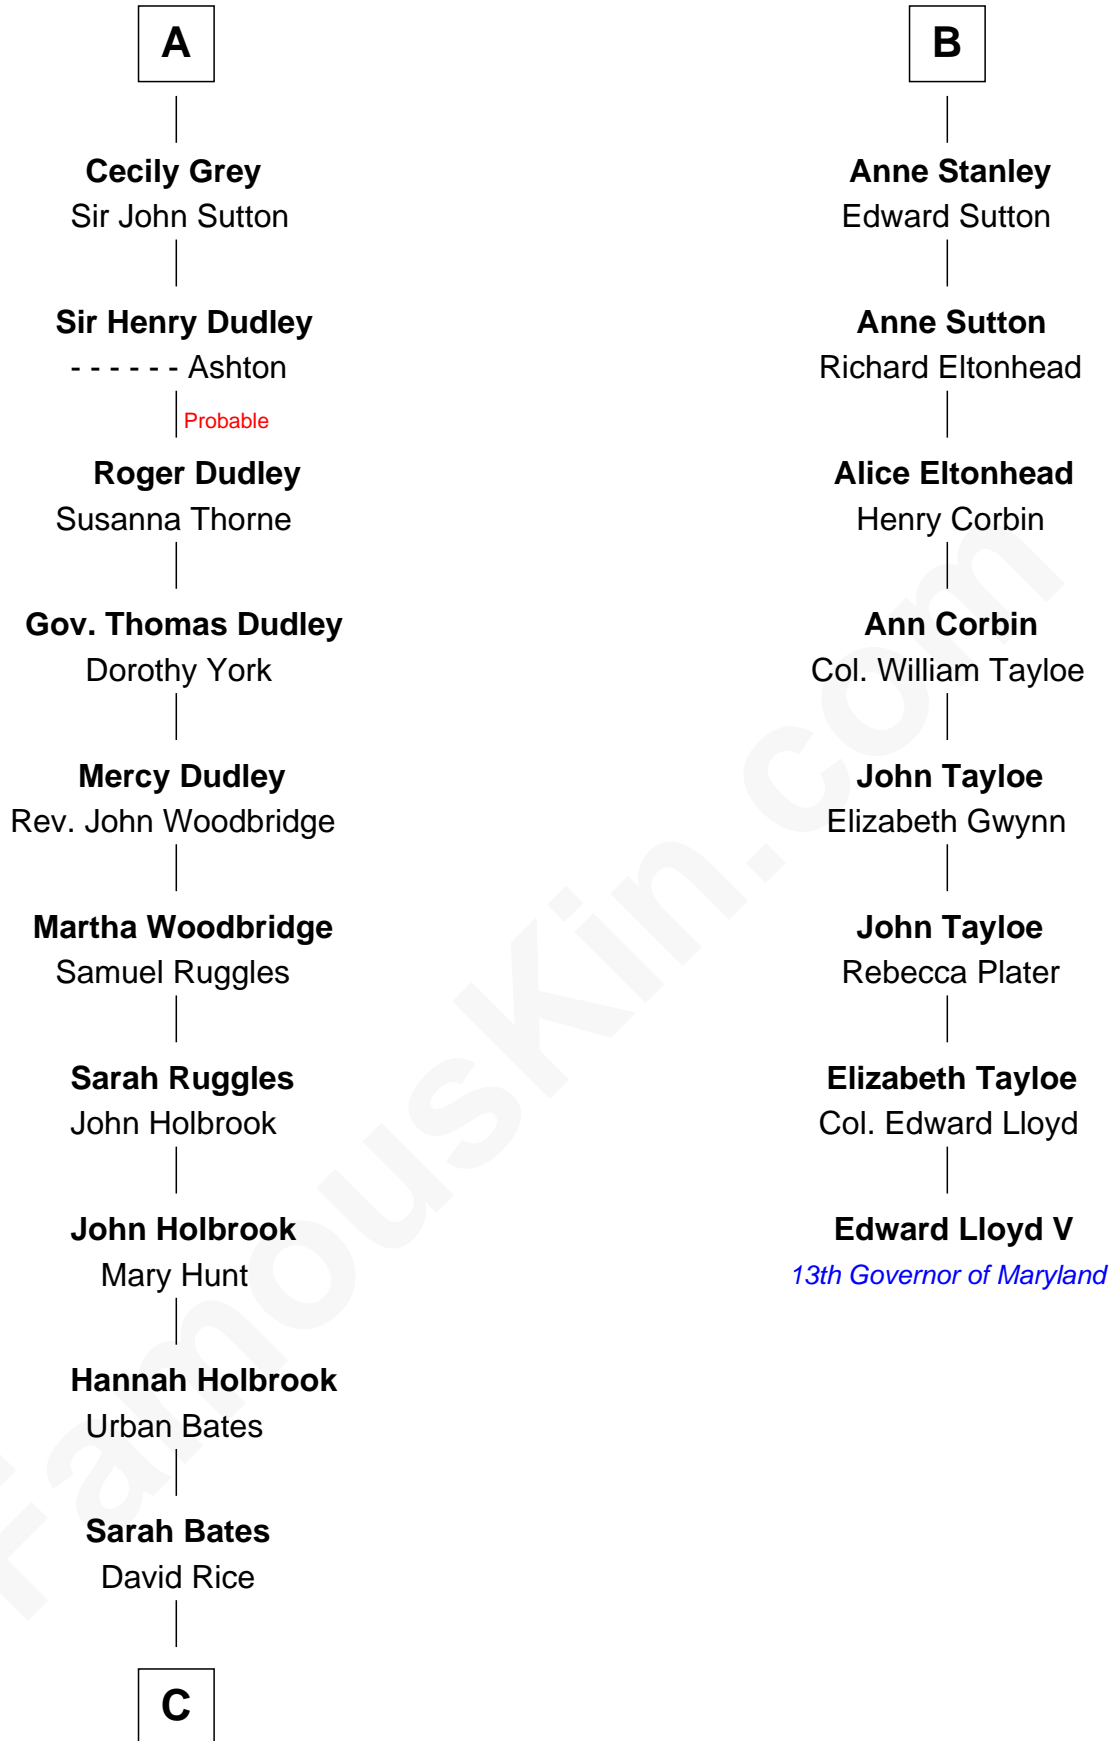

FamousKin.com
Relationship Chart of
William Marsh Rice
Founder of Rice University

14th cousin 4 times removed of

Edward Lloyd V
13th Governor of Maryland

C

—
David Rice

Patty Hall

—
William Marsh Rice

Founder of Rice University

FamousKin.com