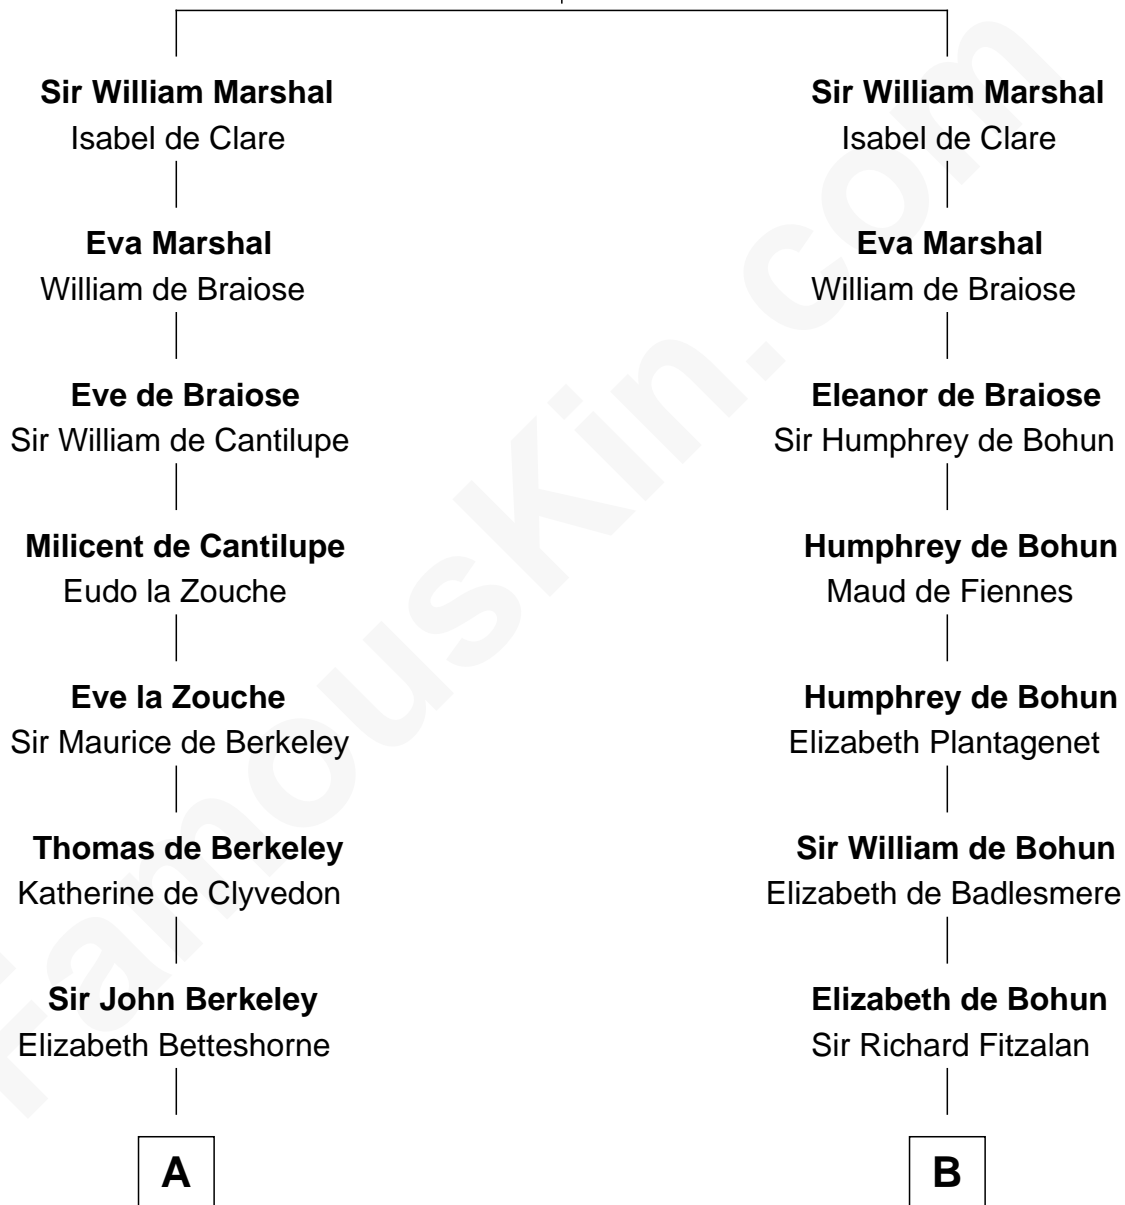

FamousKin.com Relationship Chart of

William Marsh Rice

Founder of Rice University

20th cousin 1 time removed of

Edward Lloyd V

13th Governor of Maryland

John FitzGilbert
Sybilla of Salisbury

C

John Holbrook

Mary Hunt

Hannah Holbrook

Urban Bates

Sarah Bates

David Rice

David Rice

Patty Hall

William Marsh Rice

Founder of Rice University

D

Edward Lloyd

Sarah Covington

Col. Edward Lloyd

Anne Rousby

Col. Edward Lloyd

Elizabeth Tayloe

Edward Lloyd V

13th Governor of Maryland