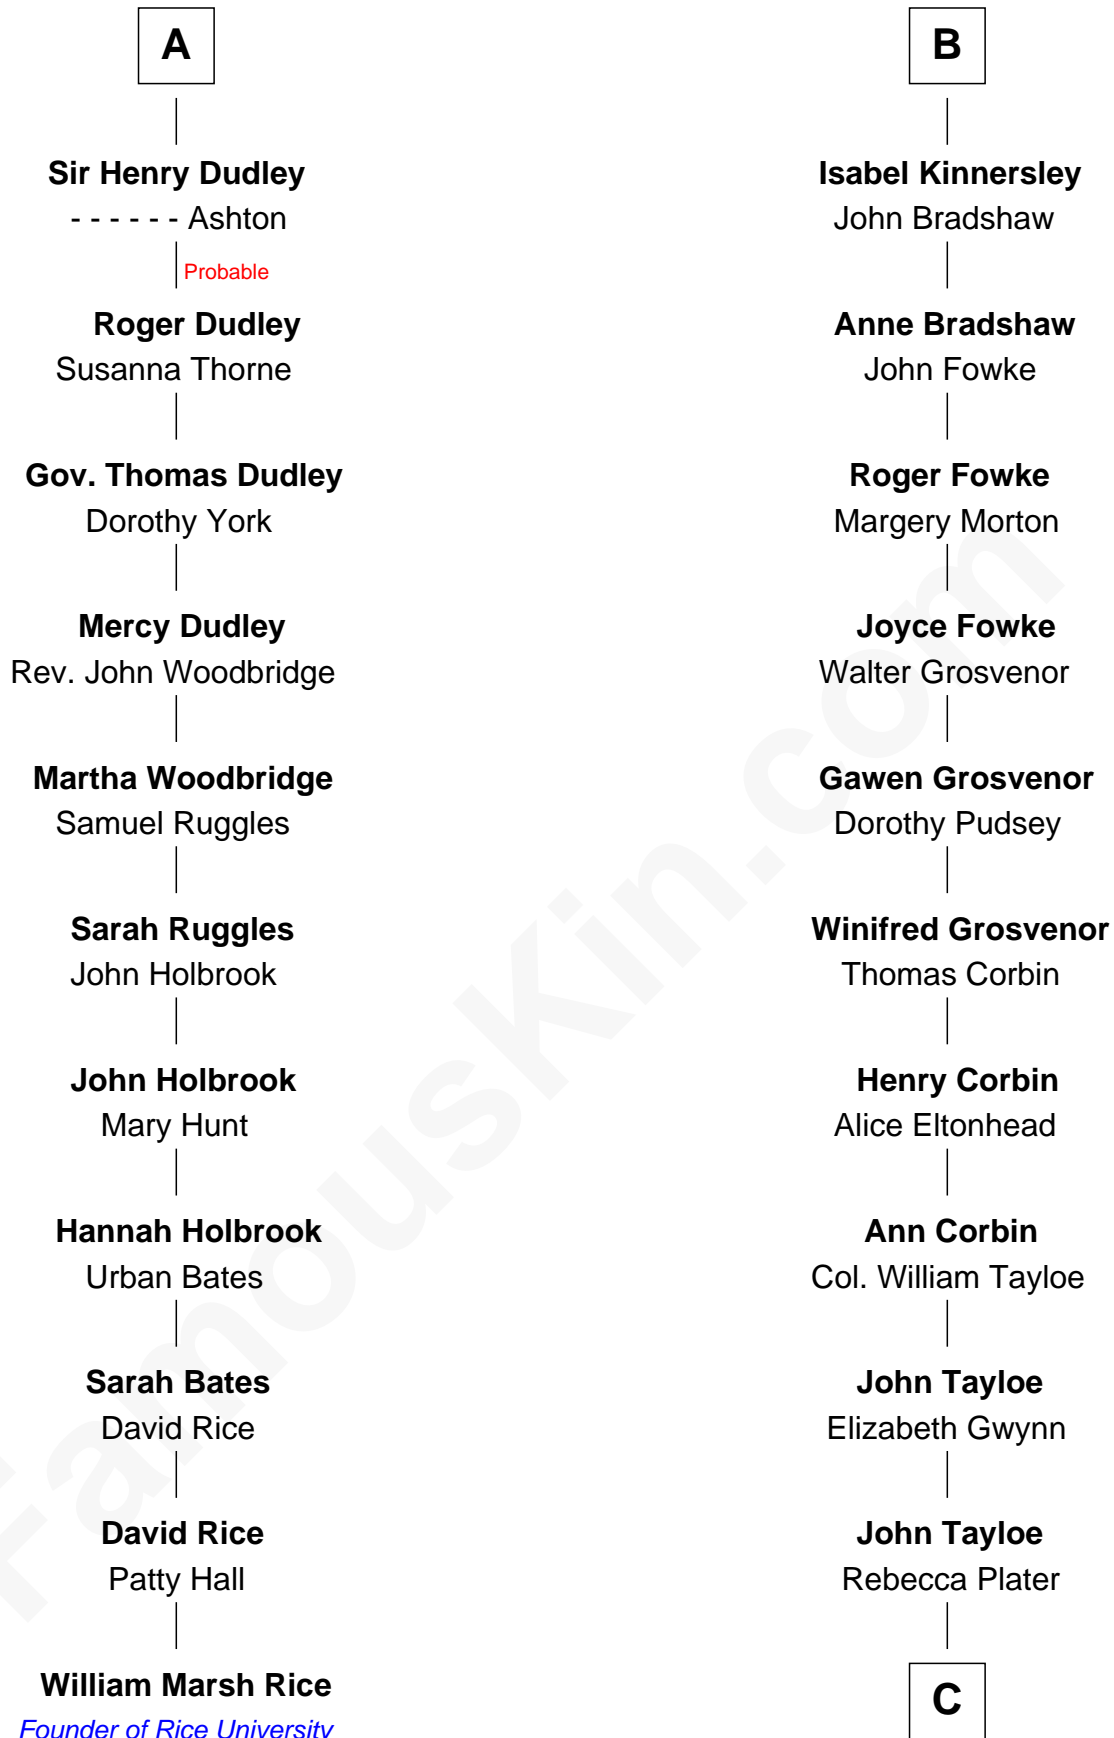

# FamousKin.com Relationship Chart of

**William Marsh Rice**

*Founder of Rice University*

17th cousin 3 times removed of

**Henry Lloyd**

*40th Governor of Maryland*

**Sir William de Ros**  
Margery de Badlesmere

**Thomas de Ros**  
Beatrice de Stafford

**Maud de Roos**  
John de Welles

**Margaret de Ros**  
Sir Reynold Grey

**Margery de Welles**  
Stephen le Scrope

**Margaret Grey**  
Sir William Bonville

**Maude le Scrope**  
Sir Baldwin Freville

**William Bonville**  
Elizabeth Harington

**Joyce Freville**  
Sir Roger Aston

**William Bonville**  
Katherine Neville

**Sir Robert Aston**  
Isabel Brereton

**Cecily Bonville**  
Thomas Grey

**John Aston**  
Elizabeth Delves

**Cecily Grey**  
Sir John Sutton

**Margaret Aston**  
John Kinnersley

**A**

**B**

**C**

**Elizabeth Tayloe**  
Col. Edward Lloyd

**Col. Edward Lloyd**  
Sally Scott Murray

**Daniel Lloyd**  
Catherine Henry