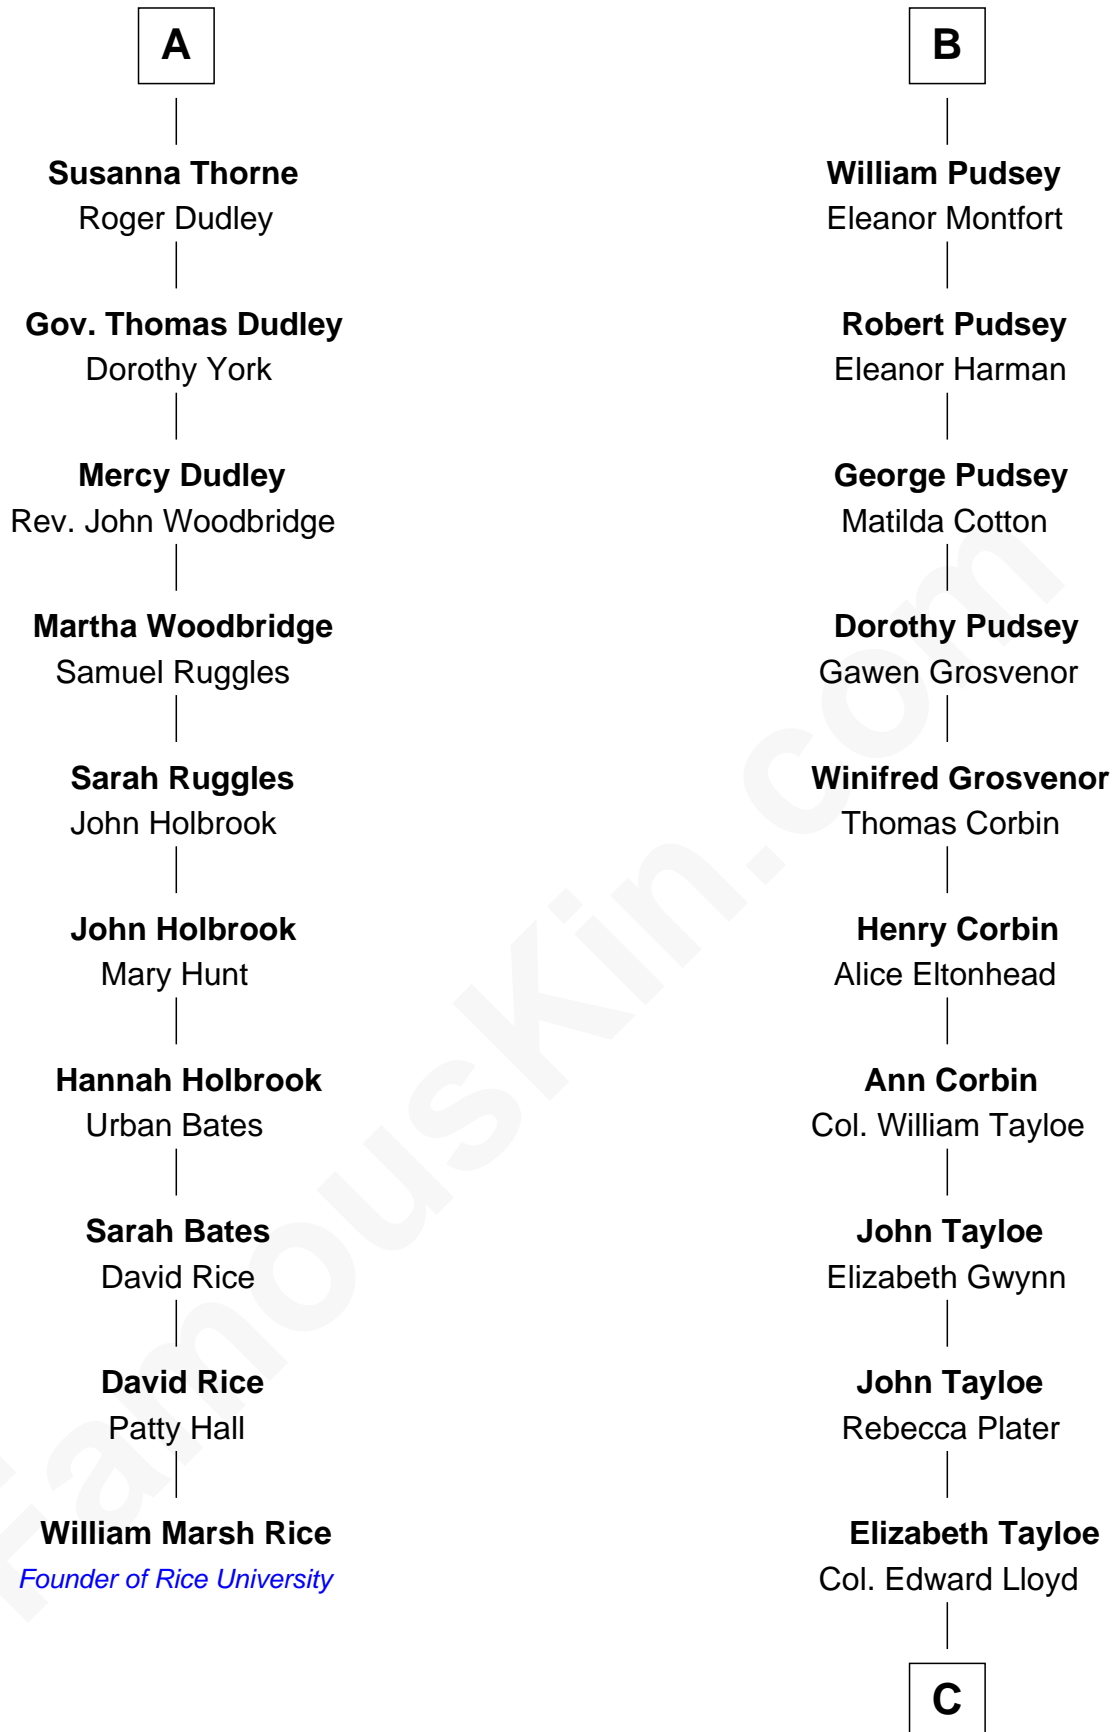

FamousKin.com
Relationship Chart of
William Marsh Rice
Founder of Rice University

16th cousin 3 times removed of

Henry Lloyd
40th Governor of Maryland

Sir John Grey
 Avice Marmion

C

Col. Edward Lloyd

Sally Scott Murray

Daniel Lloyd

Catherine Henry

Henry Lloyd

40th Governor of Maryland

FamousKin.com