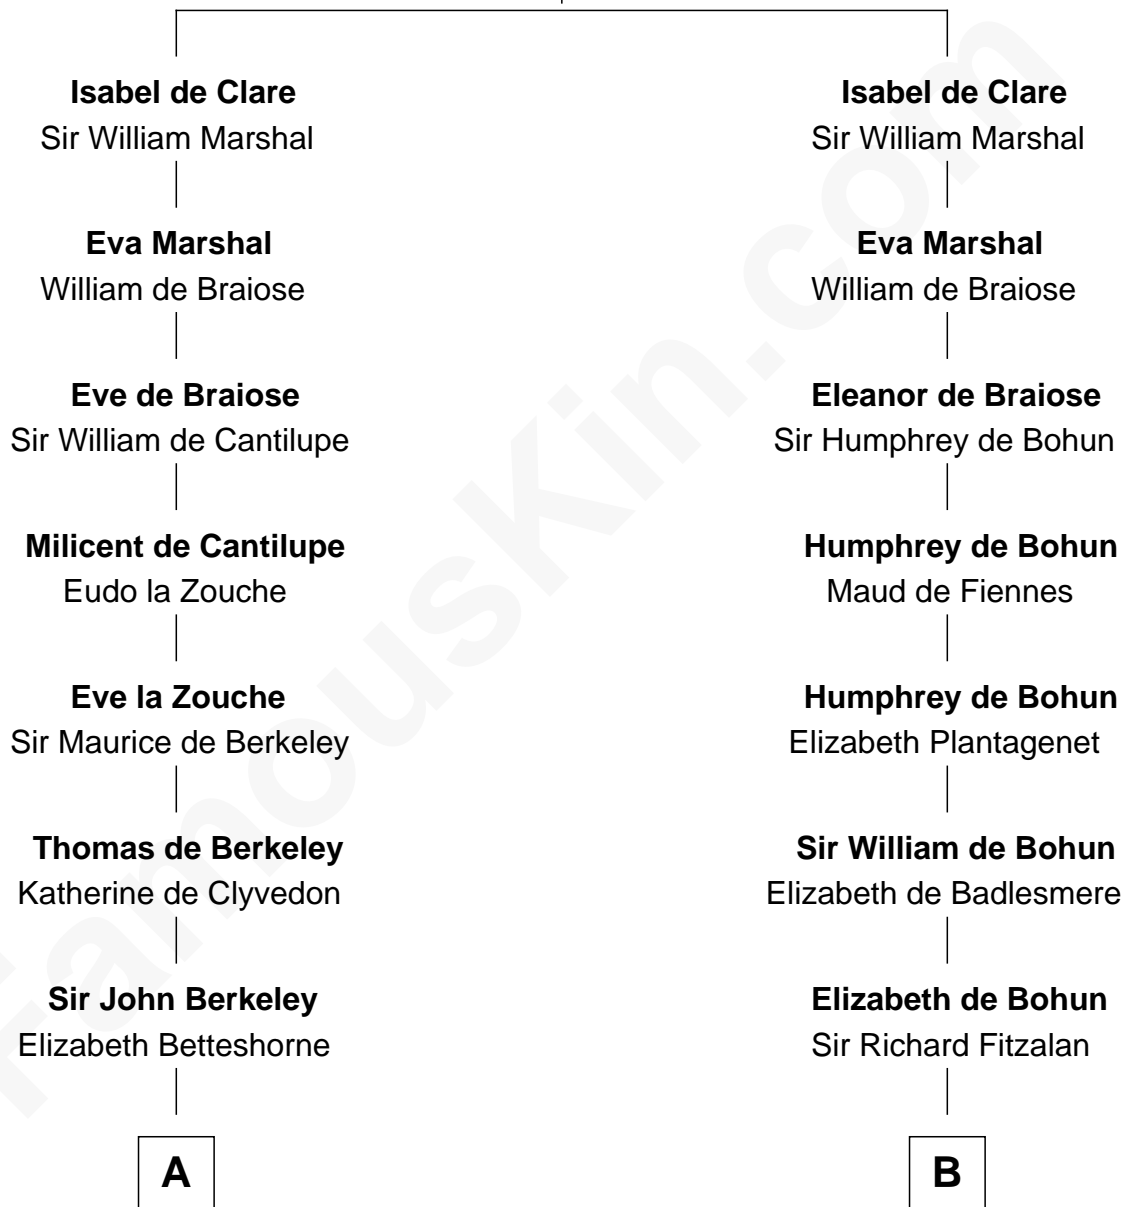

FamousKin.com Relationship Chart of

William Marsh Rice

Founder of Rice University

20th cousin 1 time removed of

Charles Goldsborough

16th Governor of Maryland

Richard de Clare
Aoife MacMurrough

C

John Holbrook

Mary Hunt

Hannah Holbrook

Urban Bates

Sarah Bates

David Rice

David Rice

Patty Hall

William Marsh Rice

Founder of Rice University

D

Anna Maria Lloyd

Richard Tilghman

William Tilghman

Margaret Lloyd

Anna Maria Tilghman