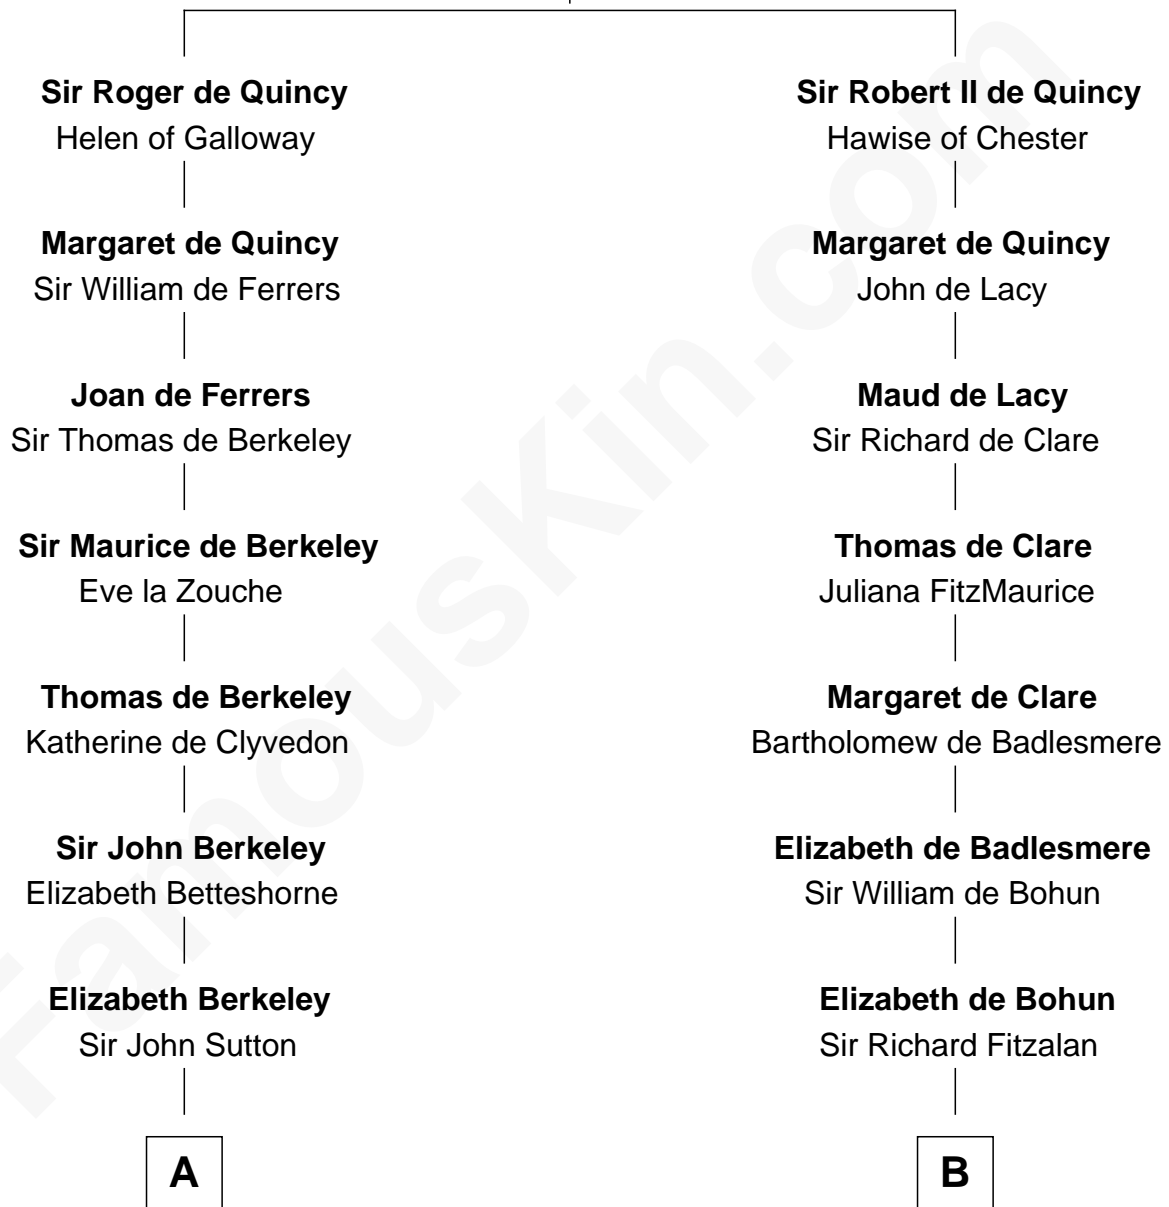

FamousKin.com Relationship Chart of

William Marsh Rice
Founder of Rice University

20th cousin of

Charles Goldsborough
16th Governor of Maryland

Saher de Quincy
Margaret de Beaumont

C

Hannah Holbrook

Urban Bates

Sarah Bates

David Rice

David Rice

Patty Hall

William Marsh Rice

Founder of Rice University

D

Anna Maria Lloyd